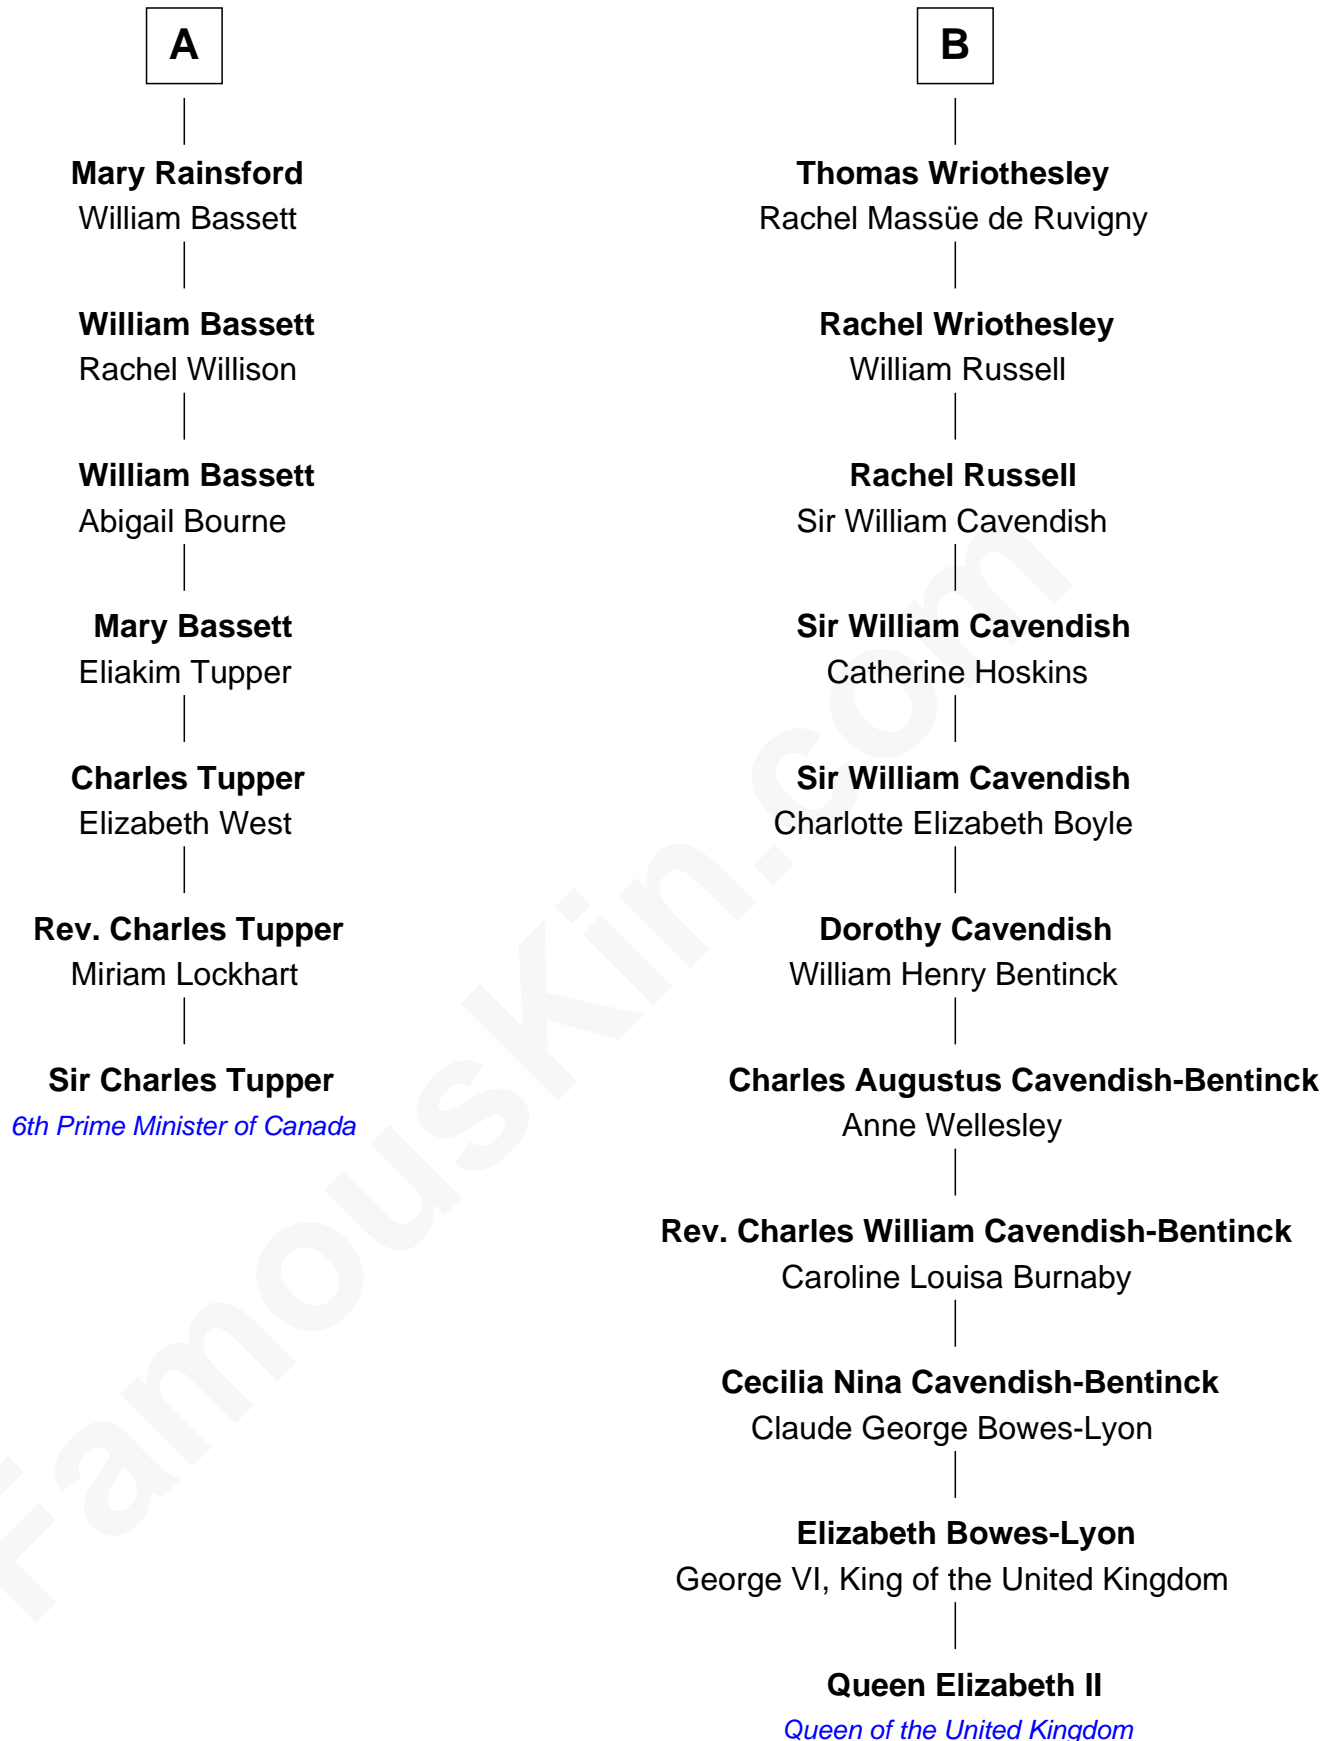

FamousKin.com Relationship Chart of

Sir Charles Tupper

6th Prime Minister of Canada

13th cousin 4 times removed of

Queen Elizabeth II

Queen of the United Kingdom

Sir Robert Hungerford

Margaret Botreaux

Eleanor Hungerford

Sir John White

Robert White

Margaret Gainsford

Margaret White

John Kirton

Stephen Kirton

Margaret Offley

Thomas Kirton

Mary Sadler

Mary Kirton

Robert Rainsford

Edward Rainsford

Mary - - - - -

A

Sir Robert Hungerford

Sir Richard Devereux

Elizabeth Devereux

John Vernon

Elizabeth Vernon

Henry Wriothesley

B

Elizabeth II photo by [Eric Draper](#)