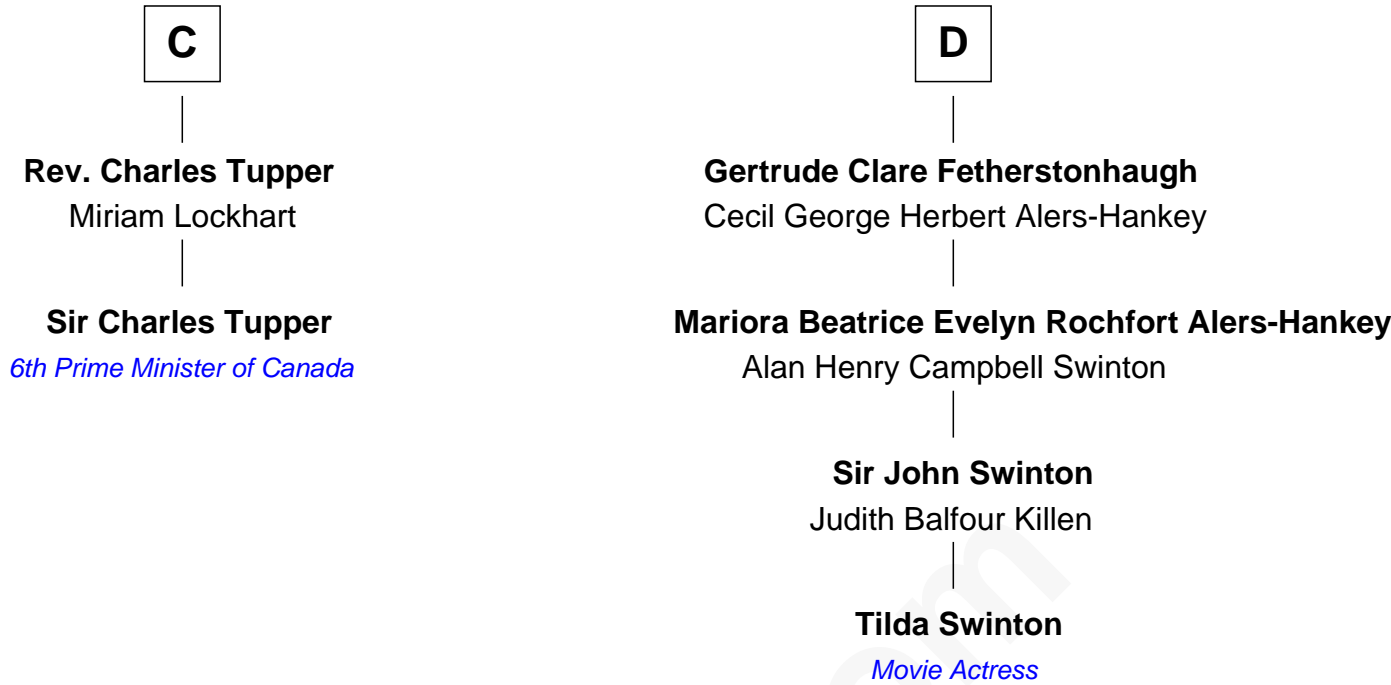

FamousKin.com Relationship Chart of

Sir Charles Tupper

6th Prime Minister of Canada

18th cousin 2 times removed of

Tilda Swinton

Movie Actress

Bartholomew de Badlesmere

Margaret de Clare

Tilda Swinton photo by [Nicolas Genin](#) (CC BY-SA 2.0)