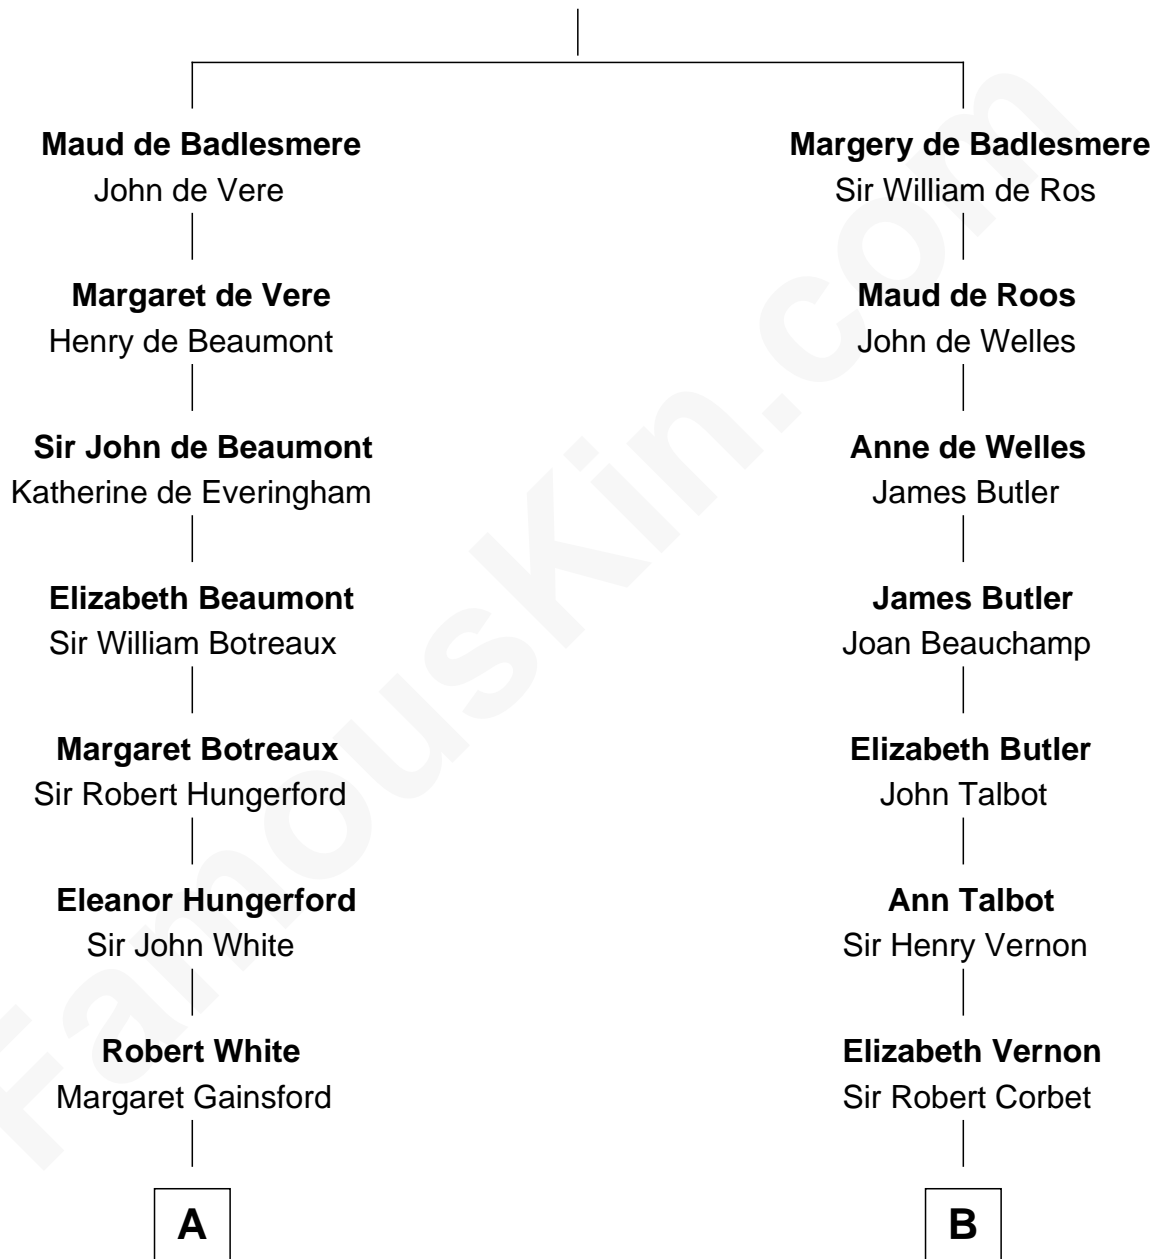

FamousKin.com

Relationship Chart of

Sir Charles Tupper

6th Prime Minister of Canada

18th cousin 2 times removed of

Henry Sturgis Morgan

Co-Founder of Morgan Stanley

Bartholomew de Badlesmere

Margaret de Clare

C

Rev. Charles Tupper

Miriam Lockhart

Sir Charles Tupper

6th Prime Minister of Canada

D

Charles F. Tracy