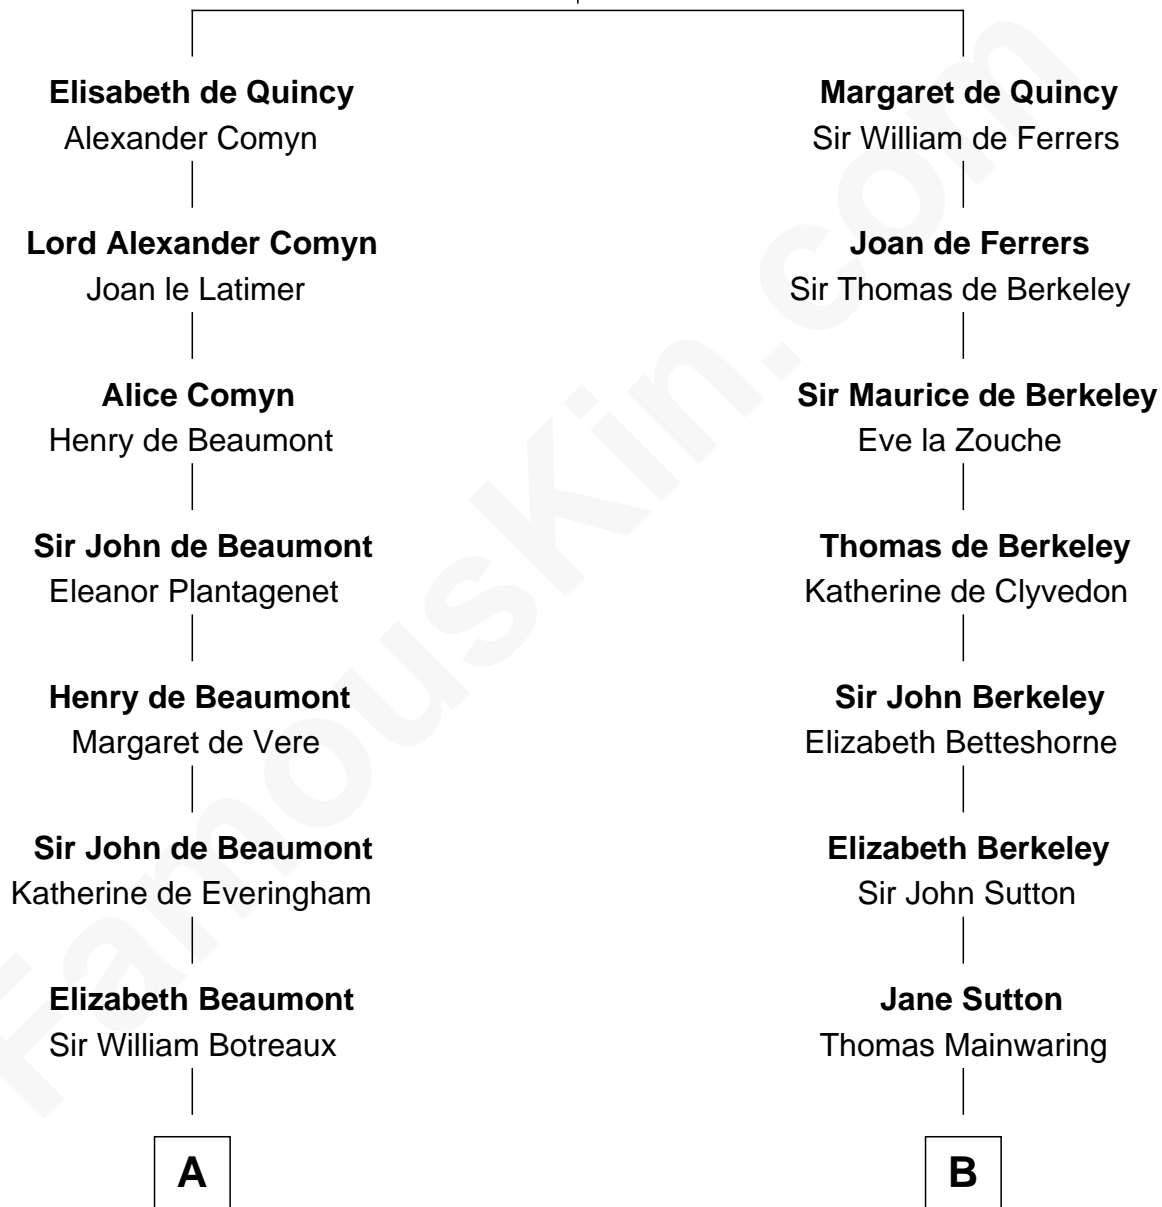

FamousKin.com

Relationship Chart of

Sir Charles Tupper

6th Prime Minister of Canada

20th cousin 1 time removed of

Henry Sturgis Morgan

Co-Founder of Morgan Stanley

Sir Roger de Quincy

Helen of Galloway

C

William Bassett

Abigail Bourne

Mary Bassett

Eliakim Tupper

Charles Tupper

Elizabeth West