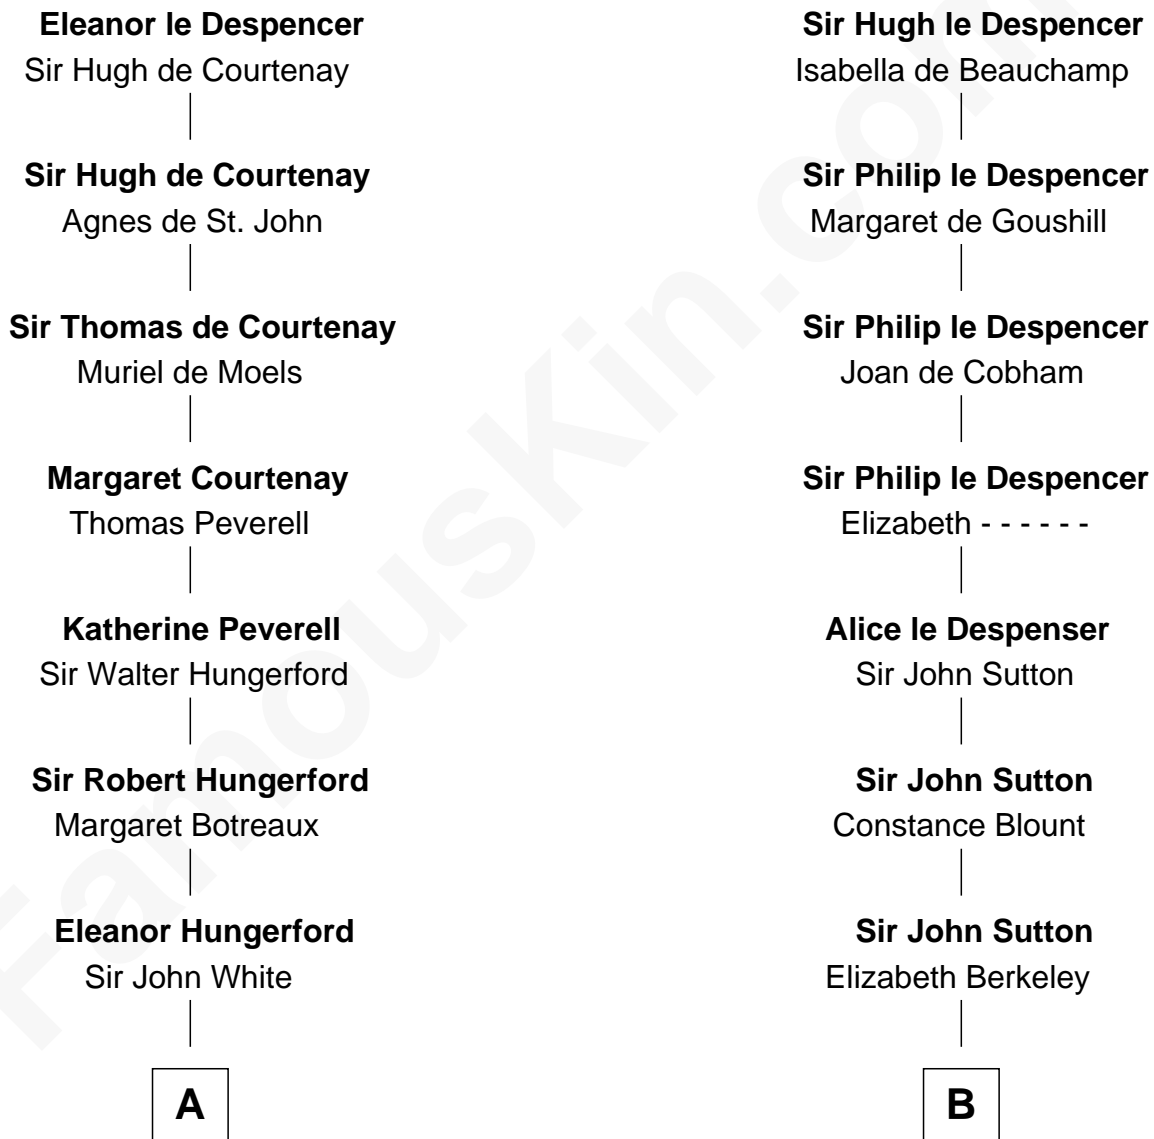

## Relationship Chart of

**Sir Charles Tupper**

*6th Prime Minister of Canada*

19th cousin 2 times removed of

**Henry Sturgis Morgan**

*Co-Founder of Morgan Stanley*

**Sir Hugh le Despencer**

Aveline Basset

**C**

**Charles Tupper**  
Elizabeth West

**Rev. Charles Tupper**  
Miriam Lockhart

**Sir Charles Tupper**  
*6th Prime Minister of Canada*

**D**

**William Gedney Tracy**  
Rachel Huntington

**Charles F. Tracy**  
Louisa Kirkland