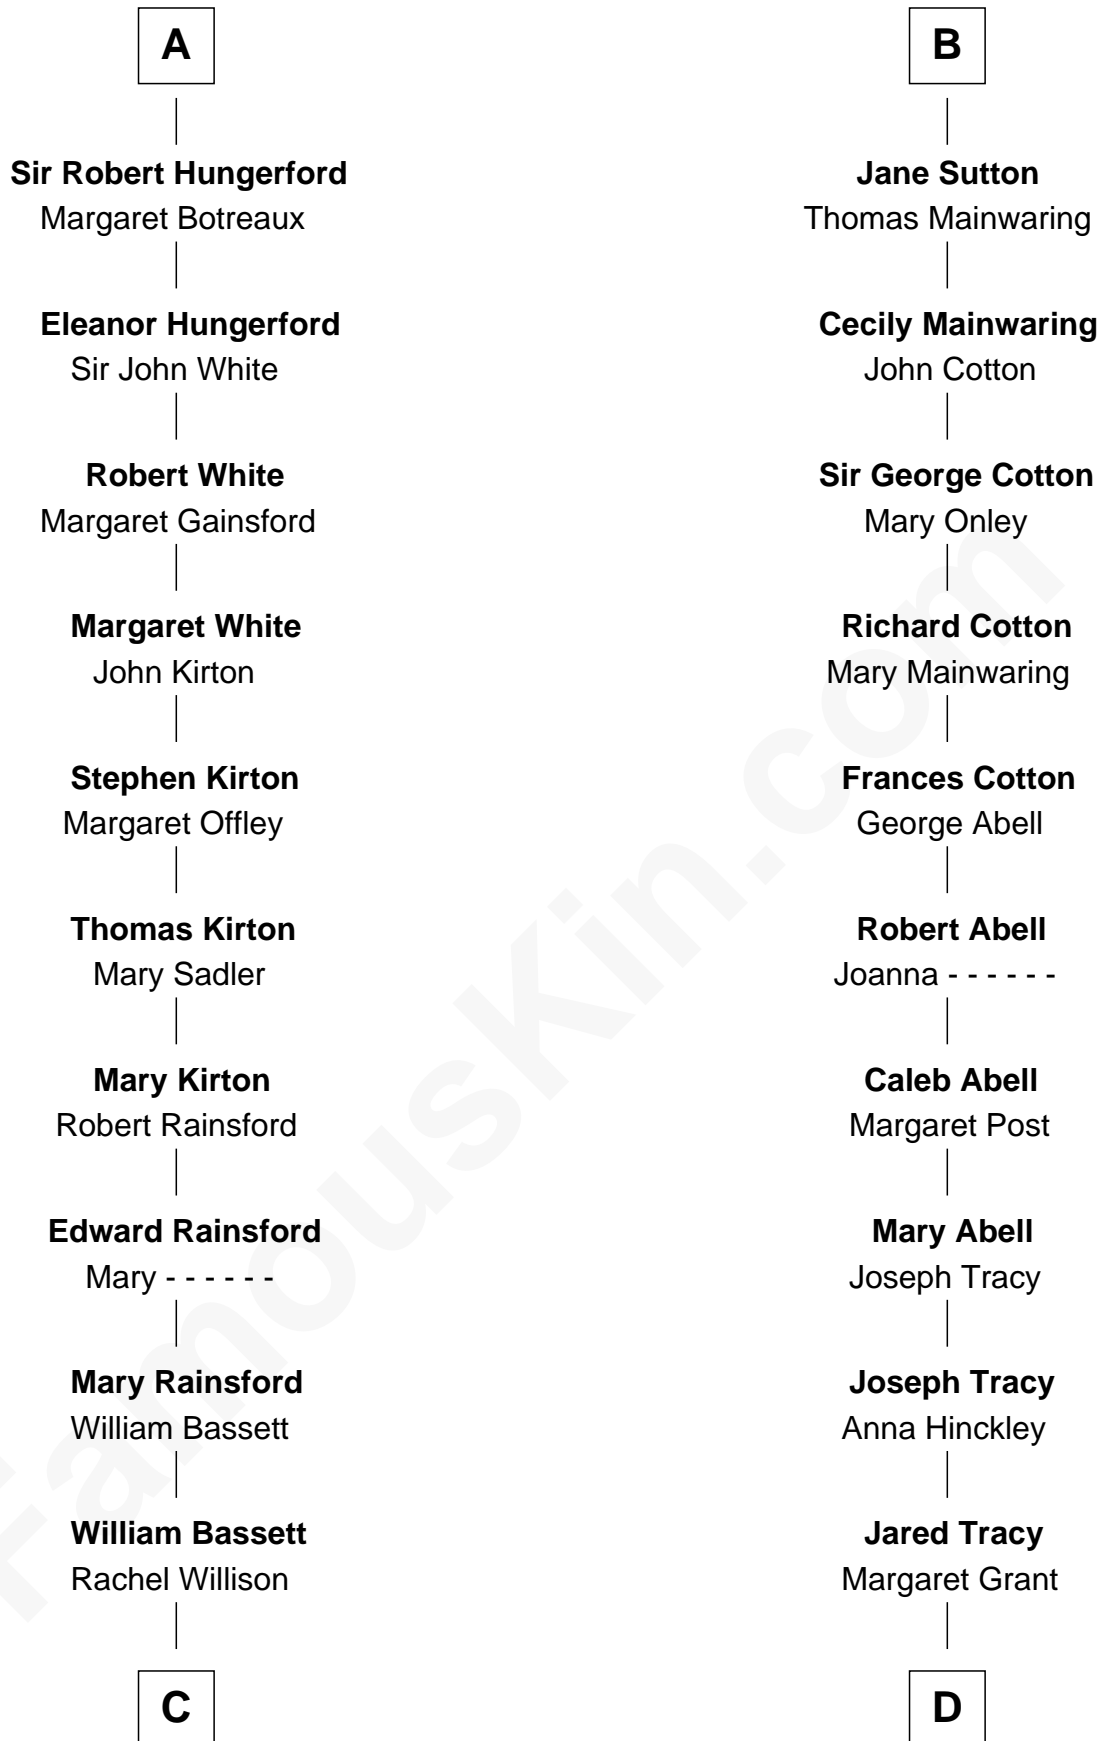

FamousKin.com Relationship Chart of

Sir Charles Tupper

6th Prime Minister of Canada

21st cousin of

Henry Sturgis Morgan

Co-Founder of Morgan Stanley

Saher de Quincy
Margaret de Beaumont

C

William Bassett

Abigail Bourne

Mary Bassett

Eliakim Tupper

Charles Tupper

Elizabeth West

Rev. Charles Tupper

Miriam Lockhart

Sir Charles Tupper

6th Prime Minister of Canada

D

William Gedney Tracy

Rachel Huntington

Charles F. Tracy

Louisa Kirkland

Frances Louisa Tracy