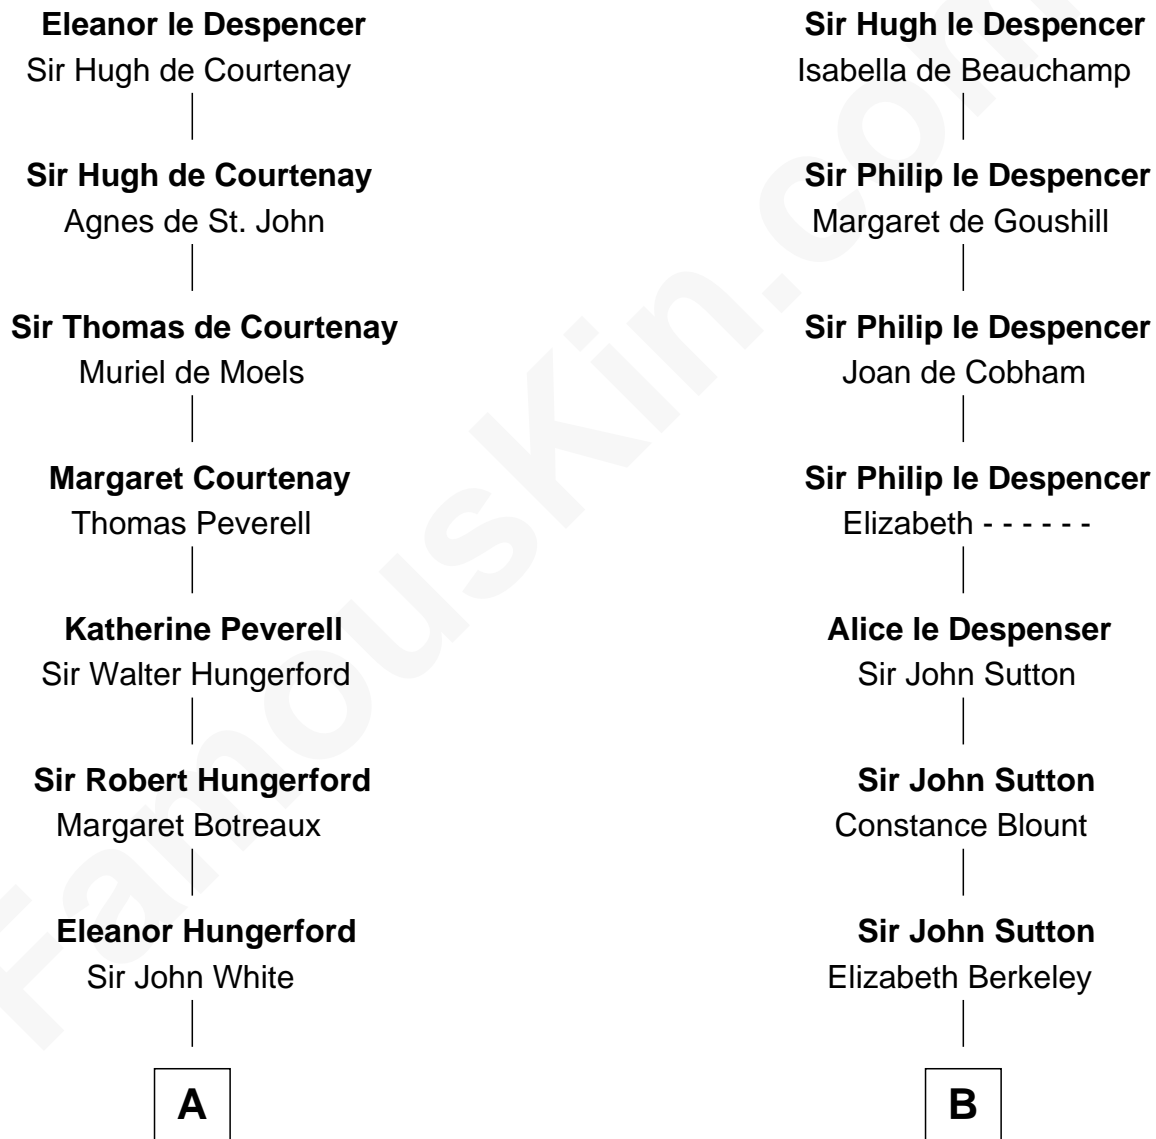

## Relationship Chart of

**Sir Charles Tupper**

*6th Prime Minister of Canada*

19th cousin 1 time removed of

**J.P. Morgan, Jr.**

*American Banker and Philanthropist*

**Sir Hugh le Despencer**

Aveline Basset

**C**

**Charles Tupper**  
Elizabeth West

**Rev. Charles Tupper**  
Miriam Lockhart

**Sir Charles Tupper**  
*6th Prime Minister of Canada*

**D**

**William Gedney Tracy**  
Rachel Huntington

**Charles F. Tracy**  
Louisa Kirkland