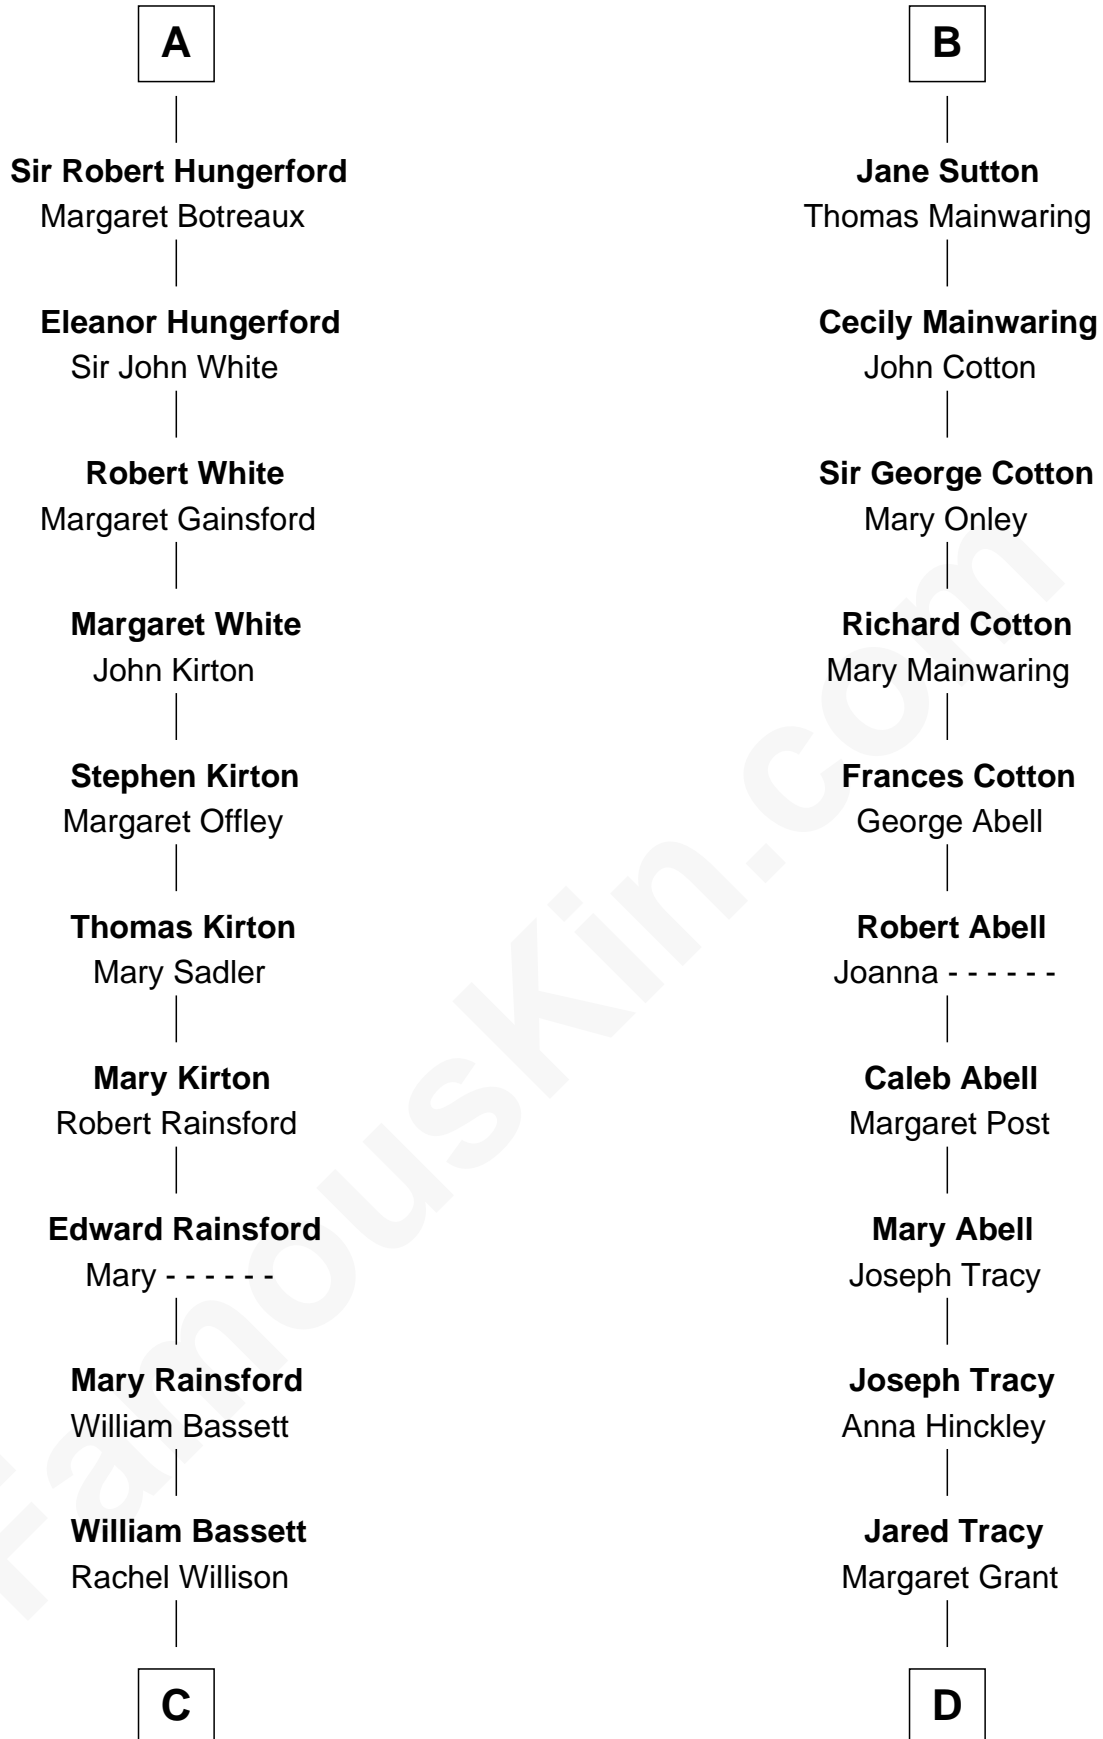

FamousKin.com

Relationship Chart of

Sir Charles Tupper

6th Prime Minister of Canada

20th cousin 1 time removed of

J.P. Morgan, Jr.

American Banker and Philanthropist

Saher de Quincy
Margaret de Beaumont

C

William Bassett

Abigail Bourne

Mary Bassett

Eliakim Tupper

Charles Tupper

Elizabeth West

Rev. Charles Tupper

Miriam Lockhart

Sir Charles Tupper

6th Prime Minister of Canada

D

William Gedney Tracy

Rachel Huntington

Charles F. Tracy

Louisa Kirkland