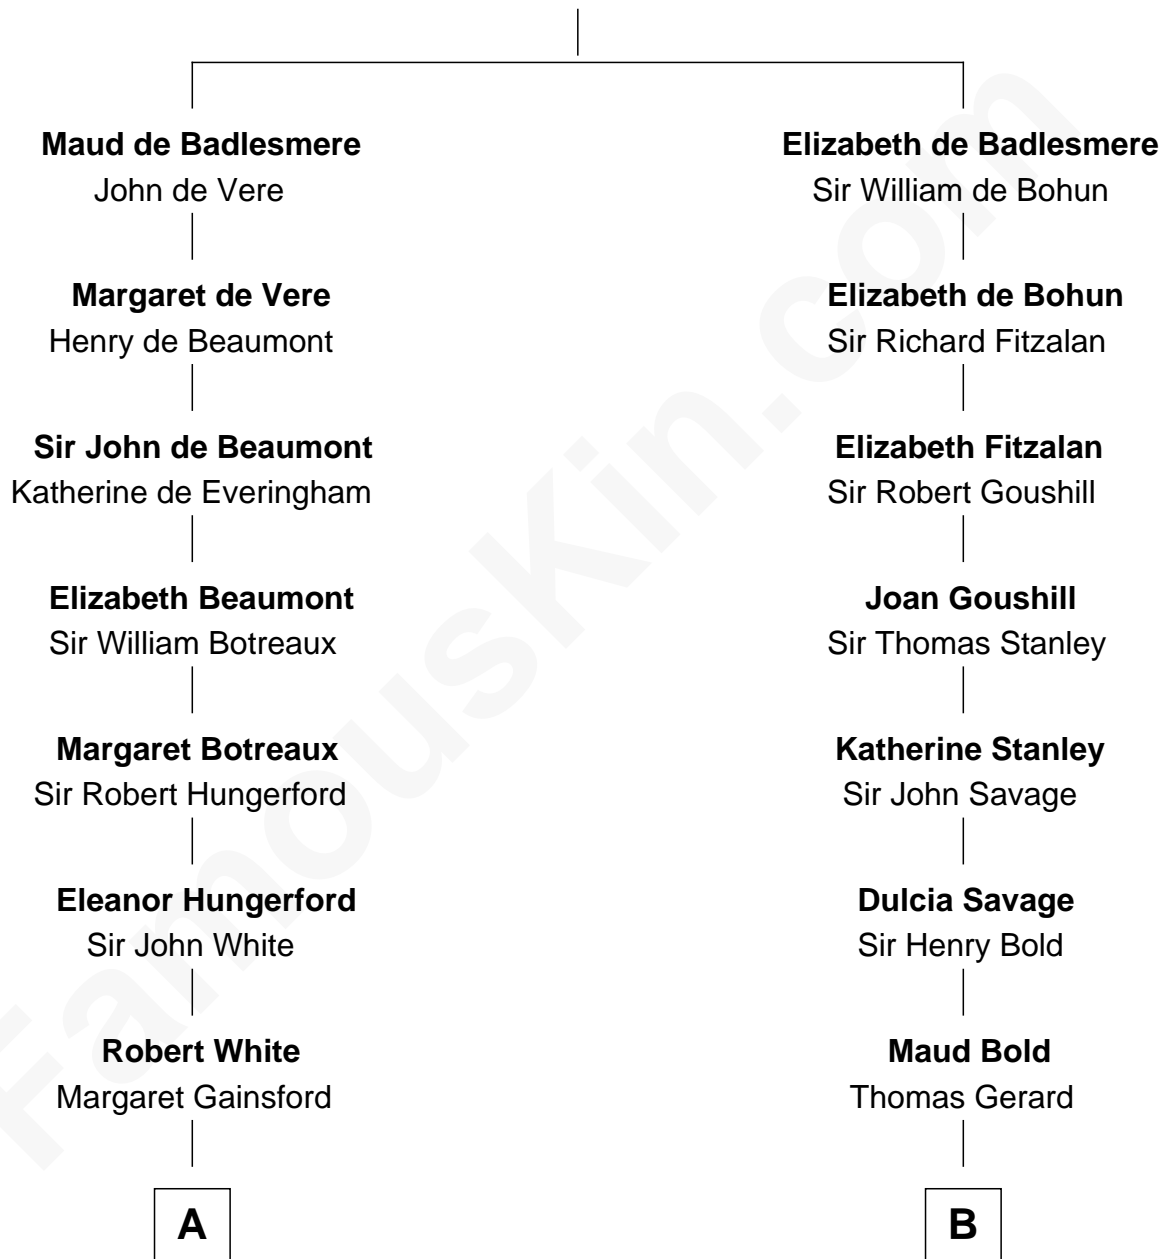

# FamousKin.com Relationship Chart of

**Sir Charles Tupper**

*6th Prime Minister of Canada*

16th cousin 2 times removed of

**Fitzhugh Lee**

*40th Governor of Virginia*

**Bartholomew de Badlesmere**

Margaret de Clare

**C**

—  
**Rev. Charles Tupper**

Miriam Lockhart

—  
**Sir Charles Tupper**

*6th Prime Minister of Canada*

FamousKin.com