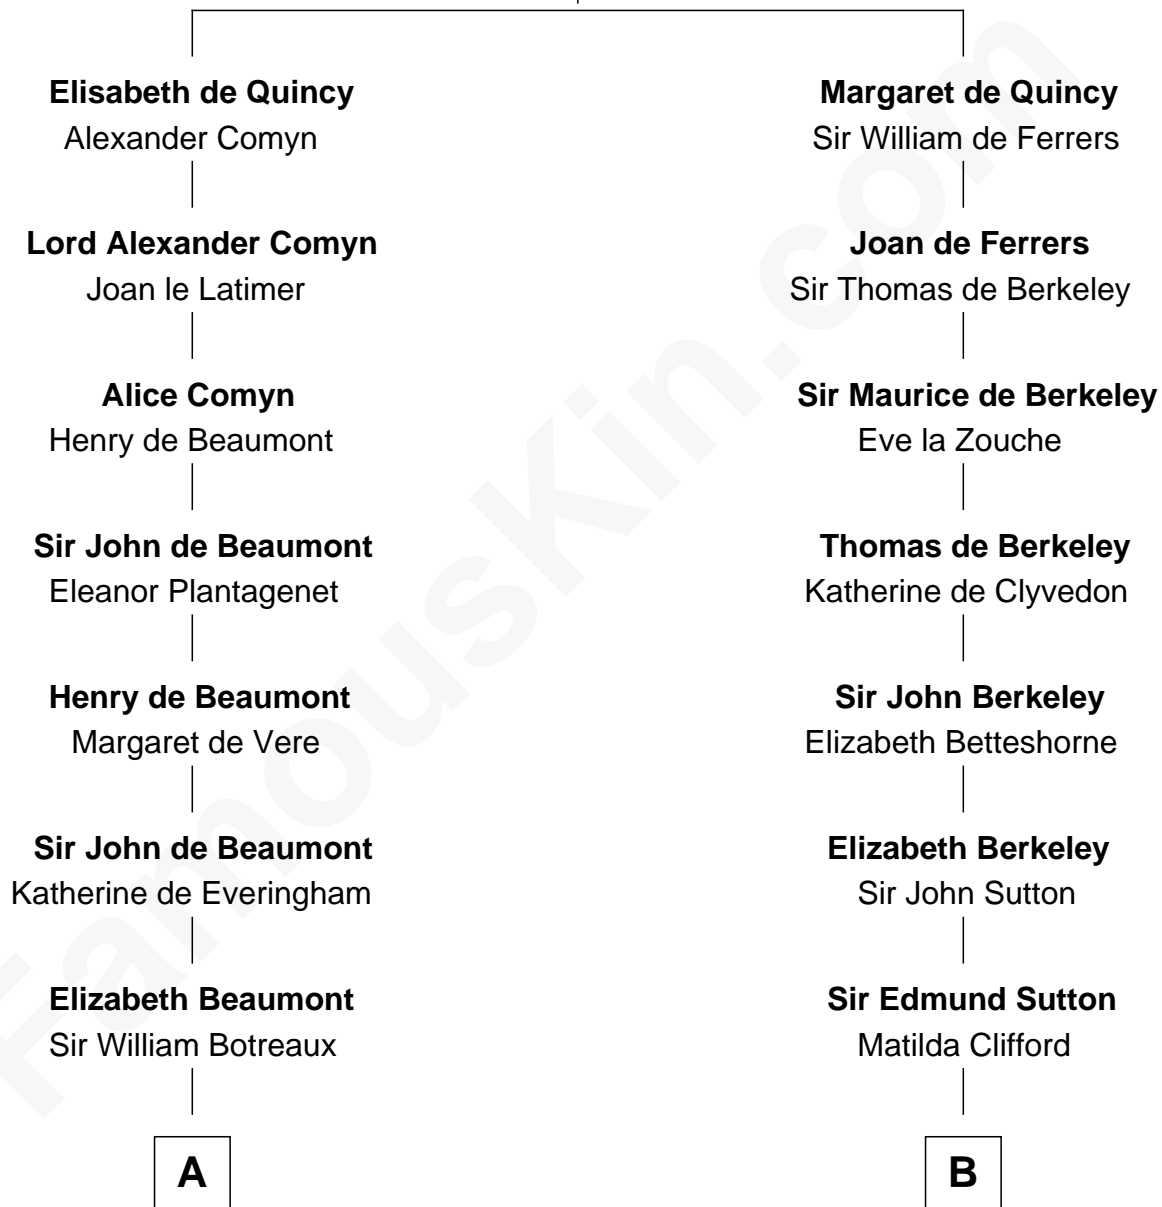

# FamousKin.com Relationship Chart of

**Sir Charles Tupper**

*6th Prime Minister of Canada*

19th cousin 2 times removed of

**Fitzhugh Lee**

*40th Governor of Virginia*

**Sir Roger de Quincy**

Helen of Galloway

**C**

**William Bassett**

Abigail Bourne

**Mary Bassett**

Eliakim Tupper

**Charles Tupper**

Elizabeth West

**Rev. Charles Tupper**

Miriam Lockhart

**Sir Charles Tupper**

*6th Prime Minister of Canada*

**D**

**Gen. John Mason**

Anne Maria Murray

**Anna Maria Mason**

Sydney Smith Lee