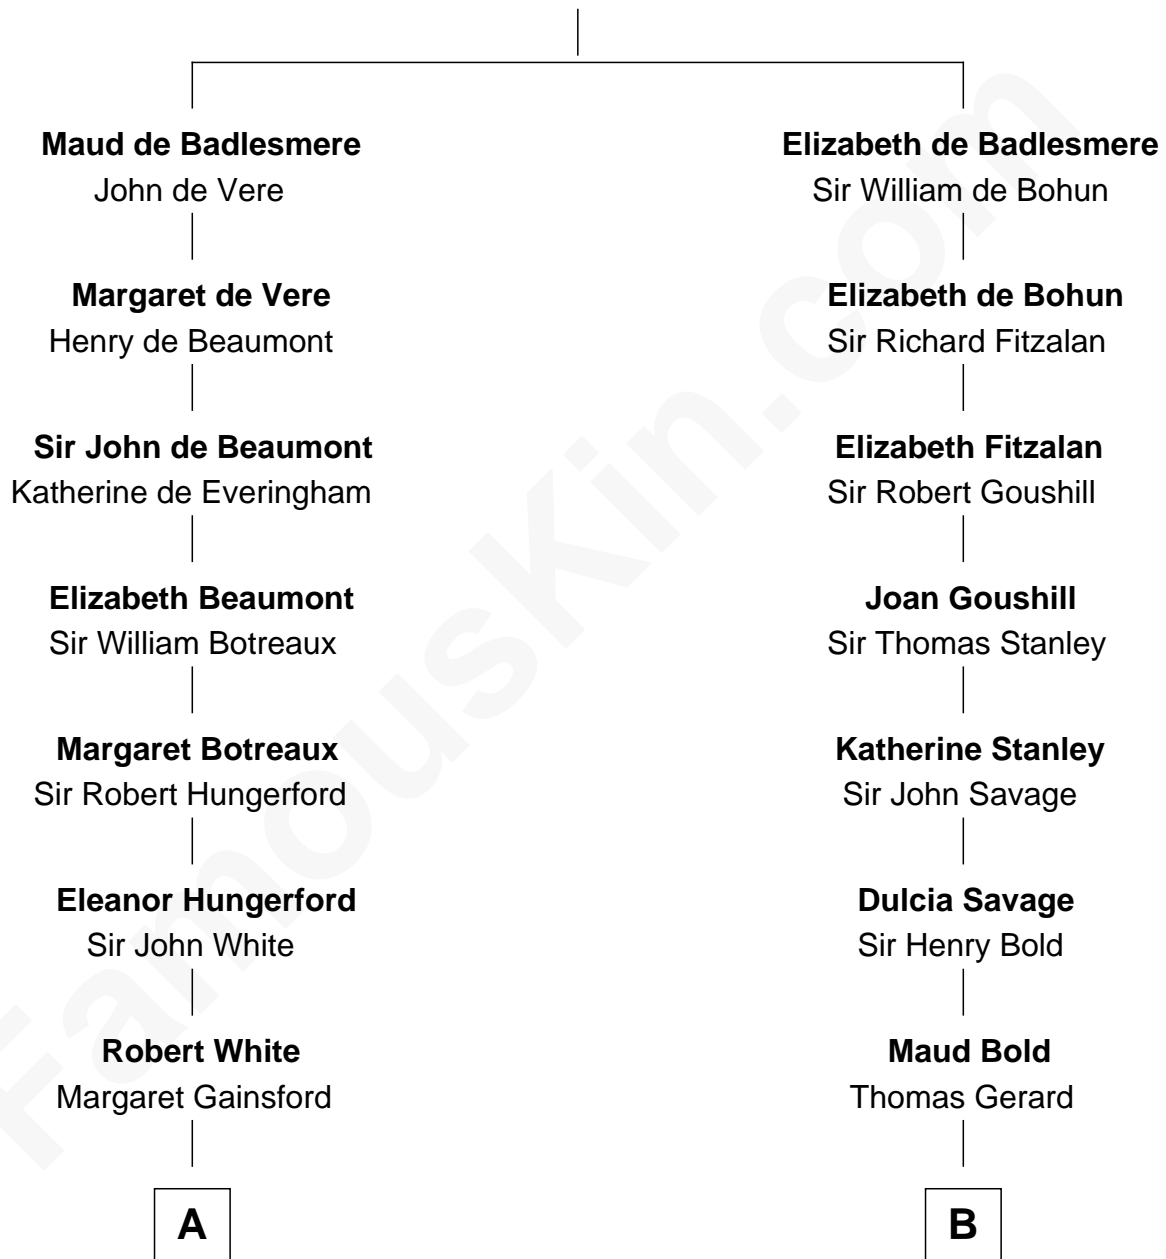

# FamousKin.com Relationship Chart of

**Sir Charles Tupper**

*6th Prime Minister of Canada*

**14th cousin 4 times removed of**

**Thomas Sim Lee**

*2nd and 7th Governor of Maryland*

**Bartholomew de Badlesmere**

Margaret de Clare

**C**

—  
**Rev. Charles Tupper**

Miriam Lockhart

—  
**Sir Charles Tupper**

*6th Prime Minister of Canada*

FamousKin.com