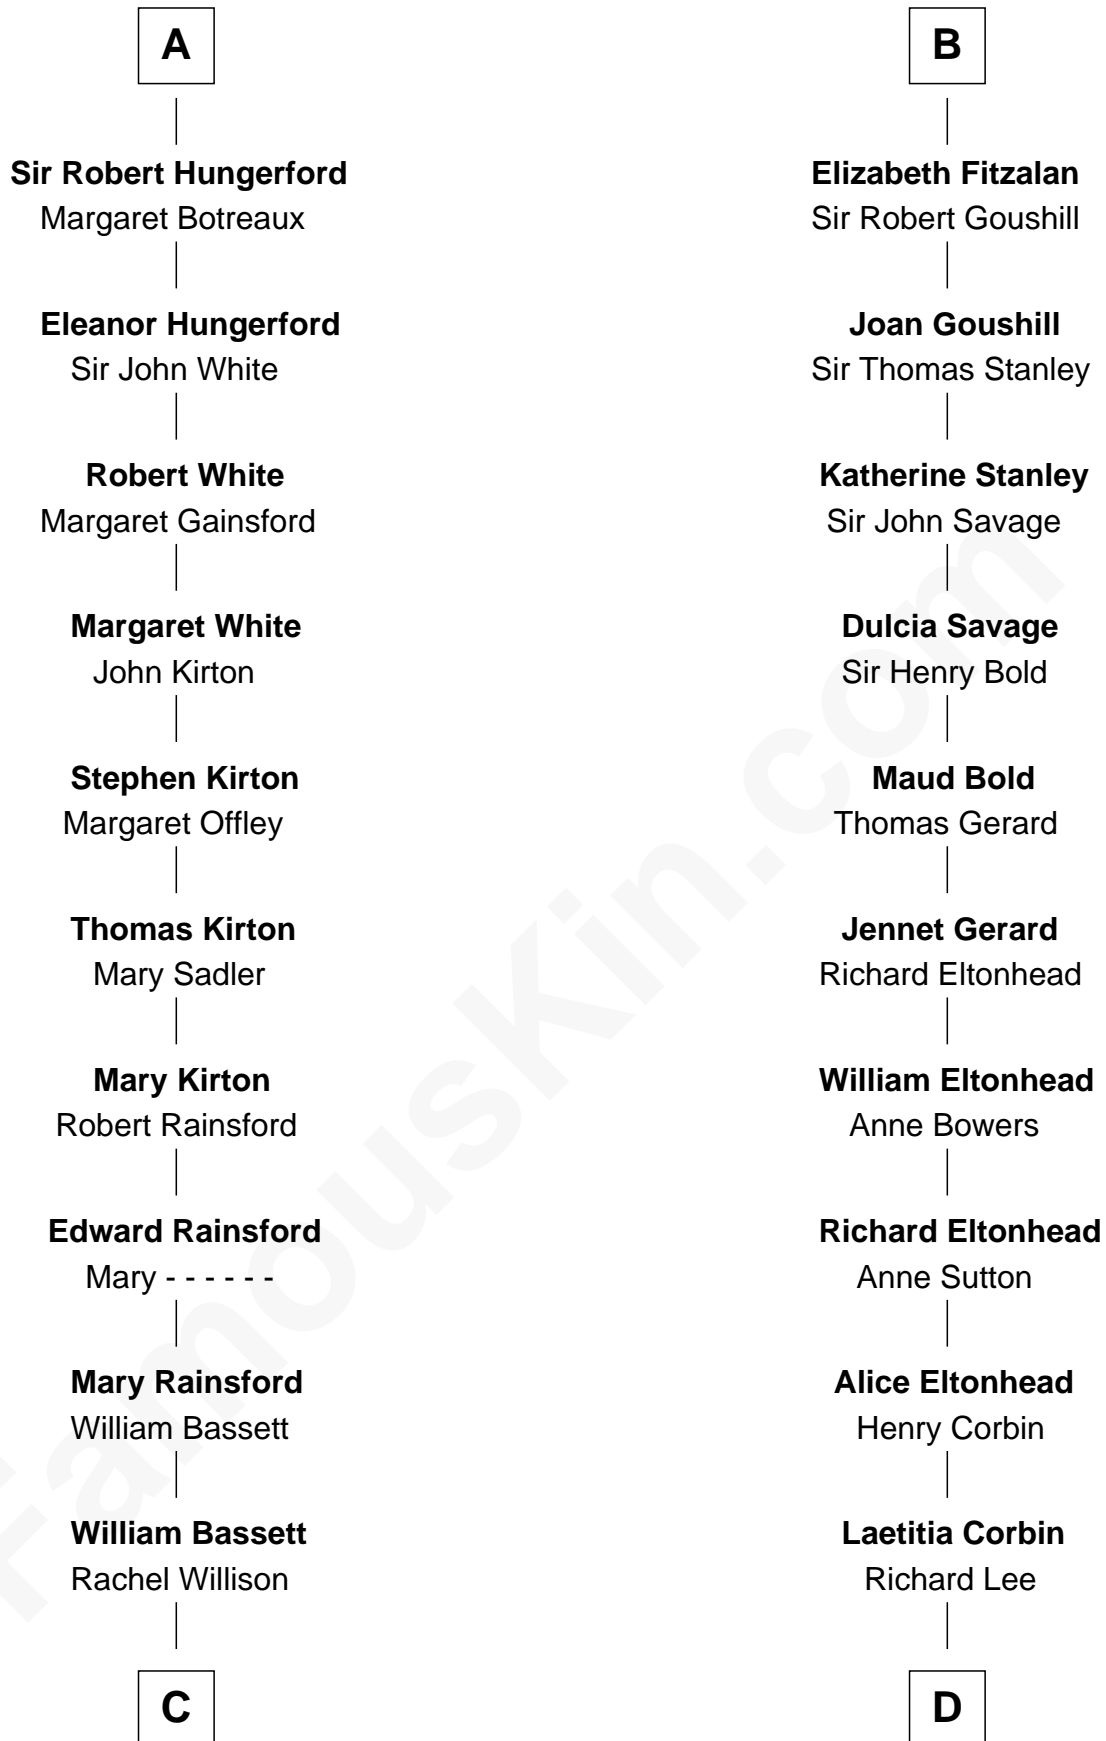

## Relationship Chart of

**Sir Charles Tupper**

*6th Prime Minister of Canada*

19th cousin 2 times removed of

**Thomas Sim Lee**

*2nd and 7th Governor of Maryland*

**C**

**William Bassett**

Abigail Bourne

**Mary Bassett**

Eliakim Tupper

**Charles Tupper**

Elizabeth West

**Rev. Charles Tupper**

Miriam Lockhart

**Sir Charles Tupper**