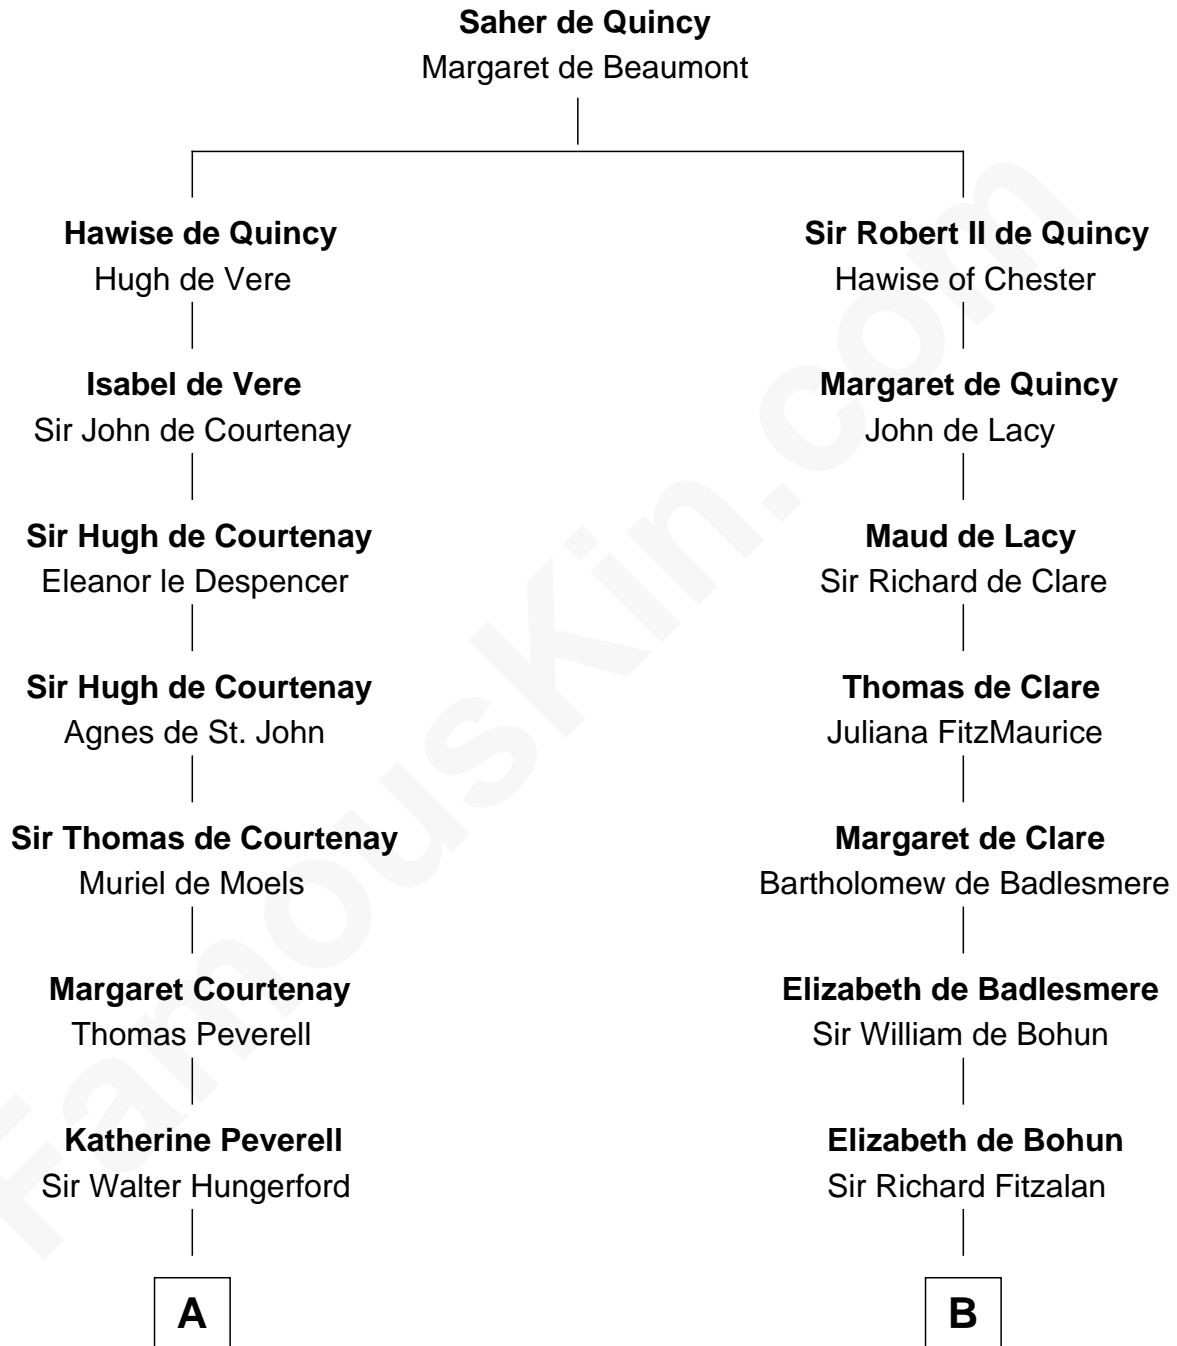

## Relationship Chart of

**Sir Charles Tupper**

*6th Prime Minister of Canada*

19th cousin 2 times removed of

**Thomas Sim Lee**

*2nd and 7th Governor of Maryland*

**C**

**William Bassett**

Abigail Bourne

**Mary Bassett**

Eliakim Tupper

**Charles Tupper**

Elizabeth West

**Rev. Charles Tupper**

Miriam Lockhart

**Sir Charles Tupper**