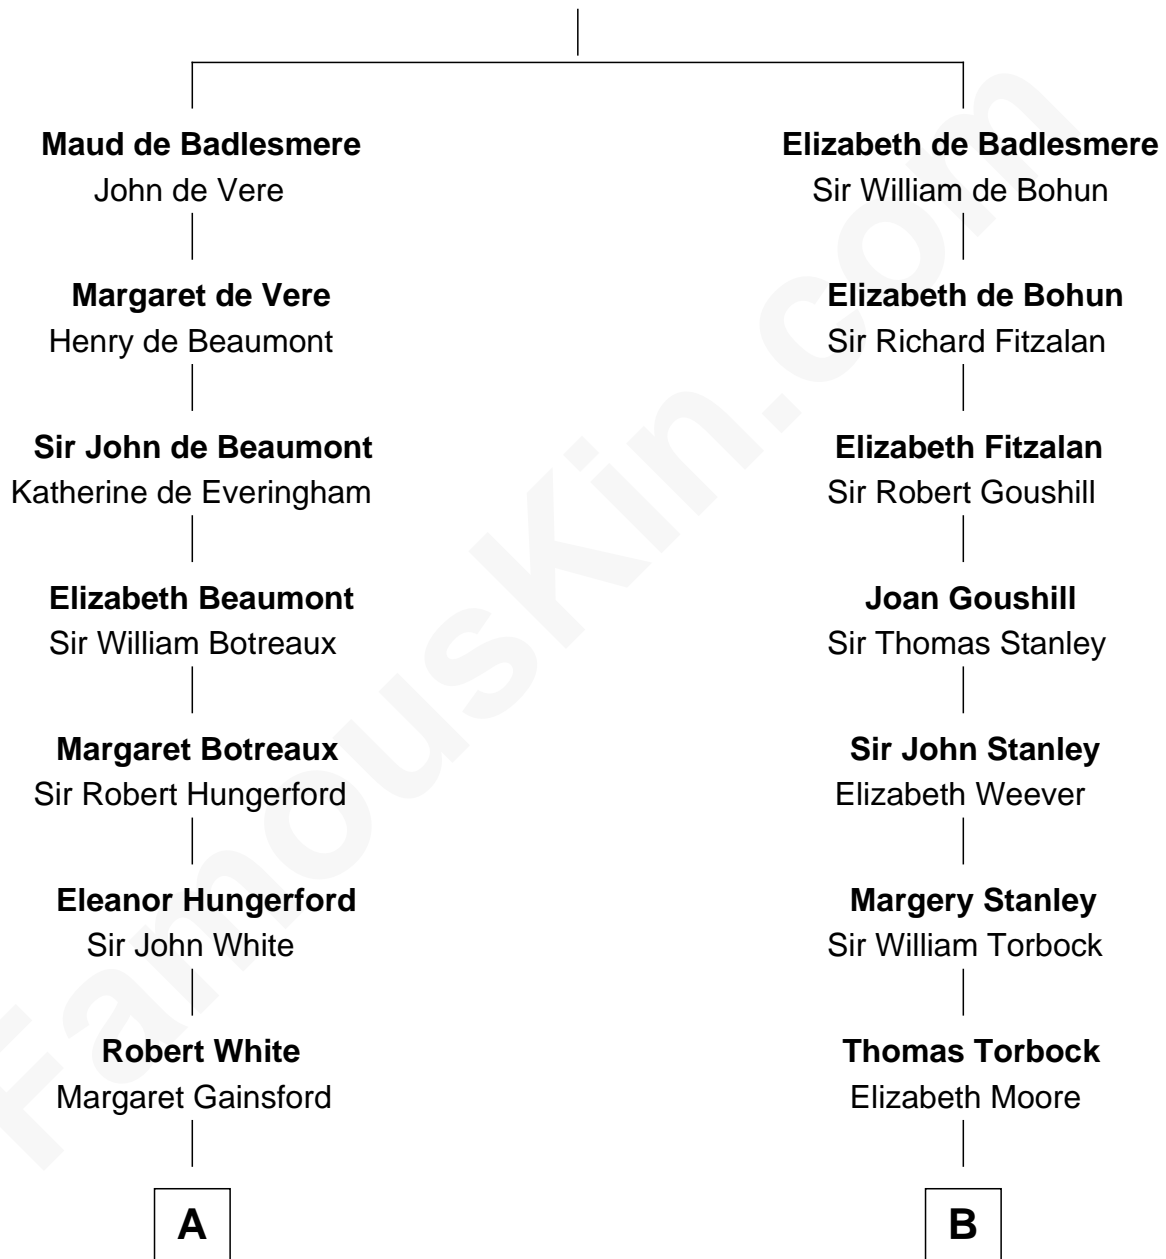

FamousKin.com

Relationship Chart of

Sir Charles Tupper

6th Prime Minister of Canada

15th cousin 3 times removed of

Edward Lloyd V

13th Governor of Maryland

Bartholomew de Badlesmere

Margaret de Clare

C

—
Rev. Charles Tupper

Miriam Lockhart

—
Sir Charles Tupper

6th Prime Minister of Canada

FamousKin.com