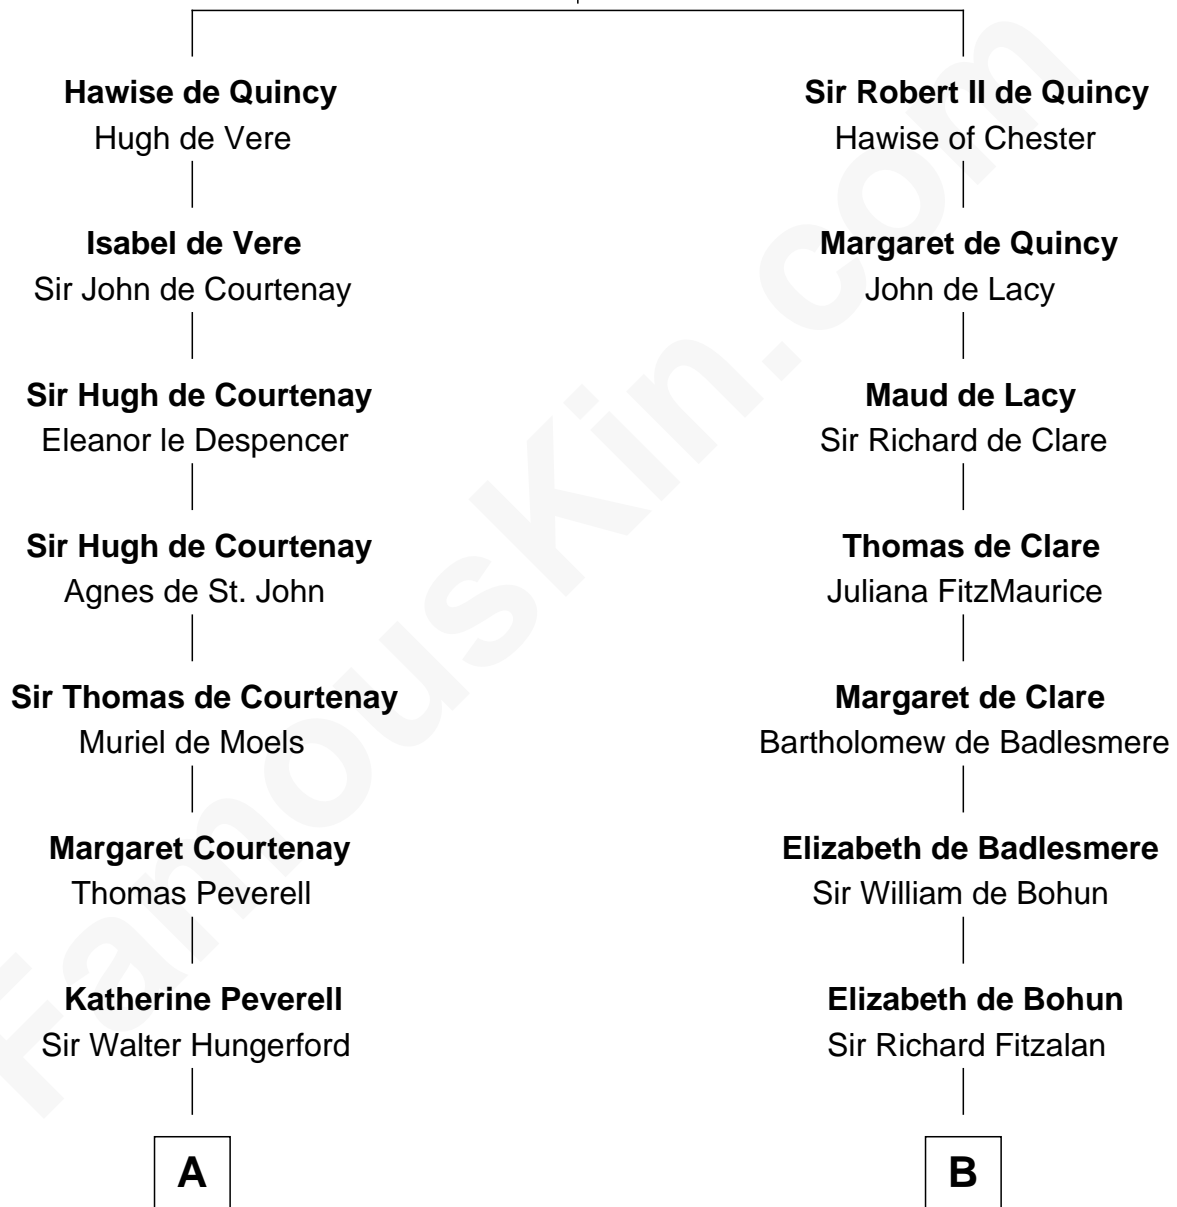

FamousKin.com Relationship Chart of

Sir Charles Tupper

6th Prime Minister of Canada

20th cousin 1 time removed of

Edward Lloyd V

13th Governor of Maryland

Saher de Quincy
Margaret de Beaumont

C

William Bassett

Abigail Bourne

Mary Bassett

Eliakim Tupper

Charles Tupper

Elizabeth West

Rev. Charles Tupper

Miriam Lockhart

Elizabeth Tayloe

Edward Lloyd V

13th Governor of Maryland