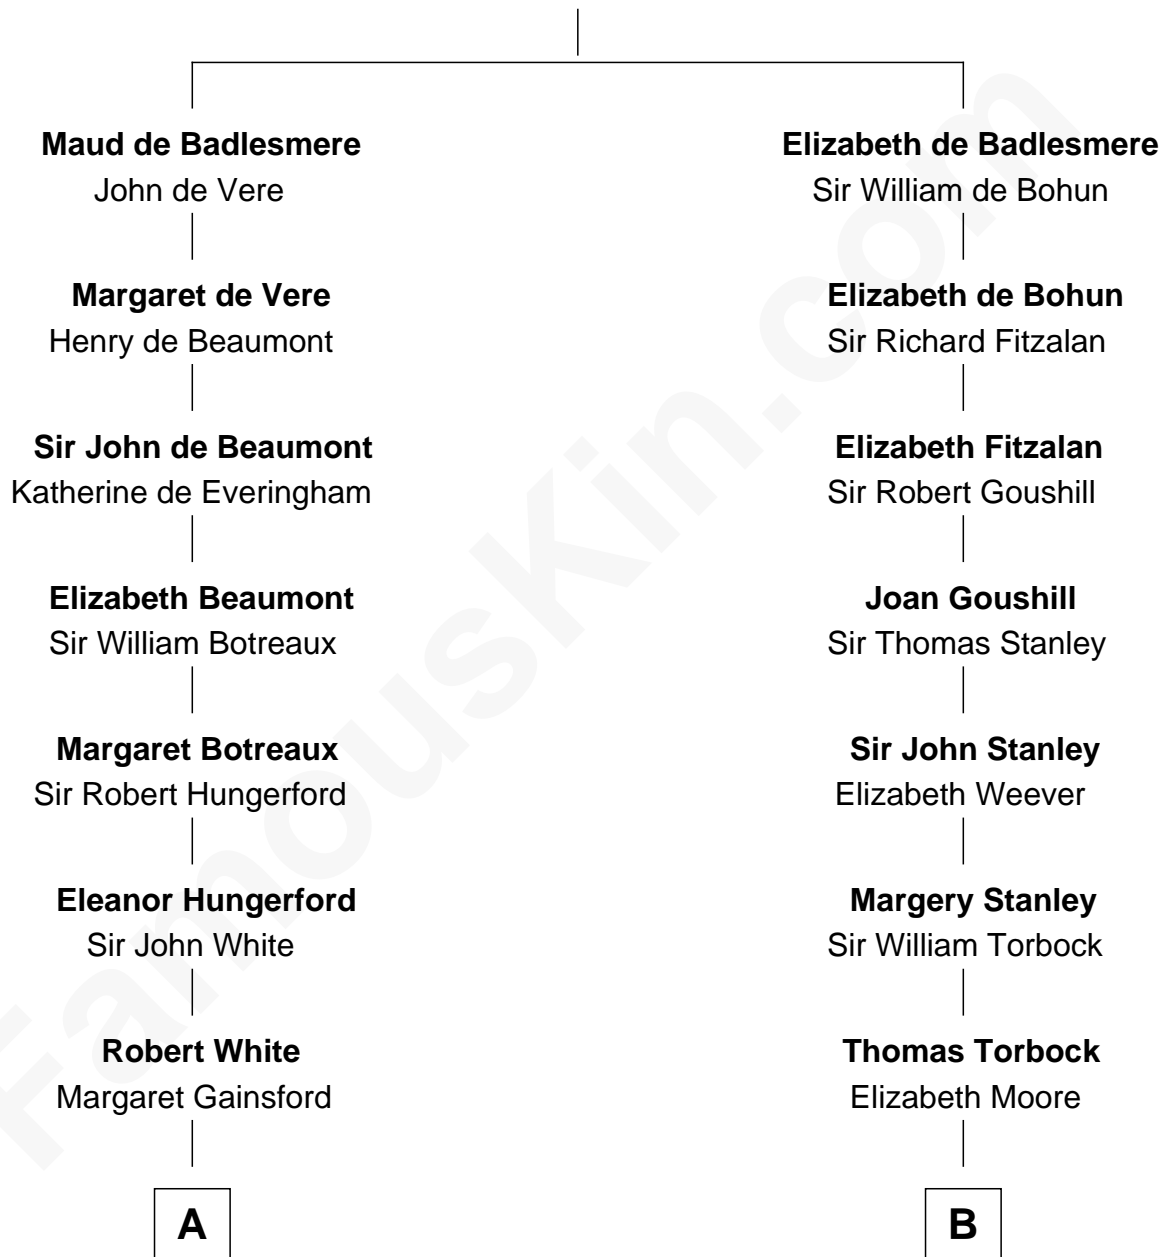

## Relationship Chart of

**Sir Charles Tupper**

*6th Prime Minister of Canada*

17th cousin 1 time removed of

**Henry Lloyd**

*40th Governor of Maryland*

**Bartholomew de Badlesmere**

Margaret de Clare

**C**

—  
**Rev. Charles Tupper**

Miriam Lockhart

—  
**Sir Charles Tupper**

*6th Prime Minister of Canada*

FamousKin.com