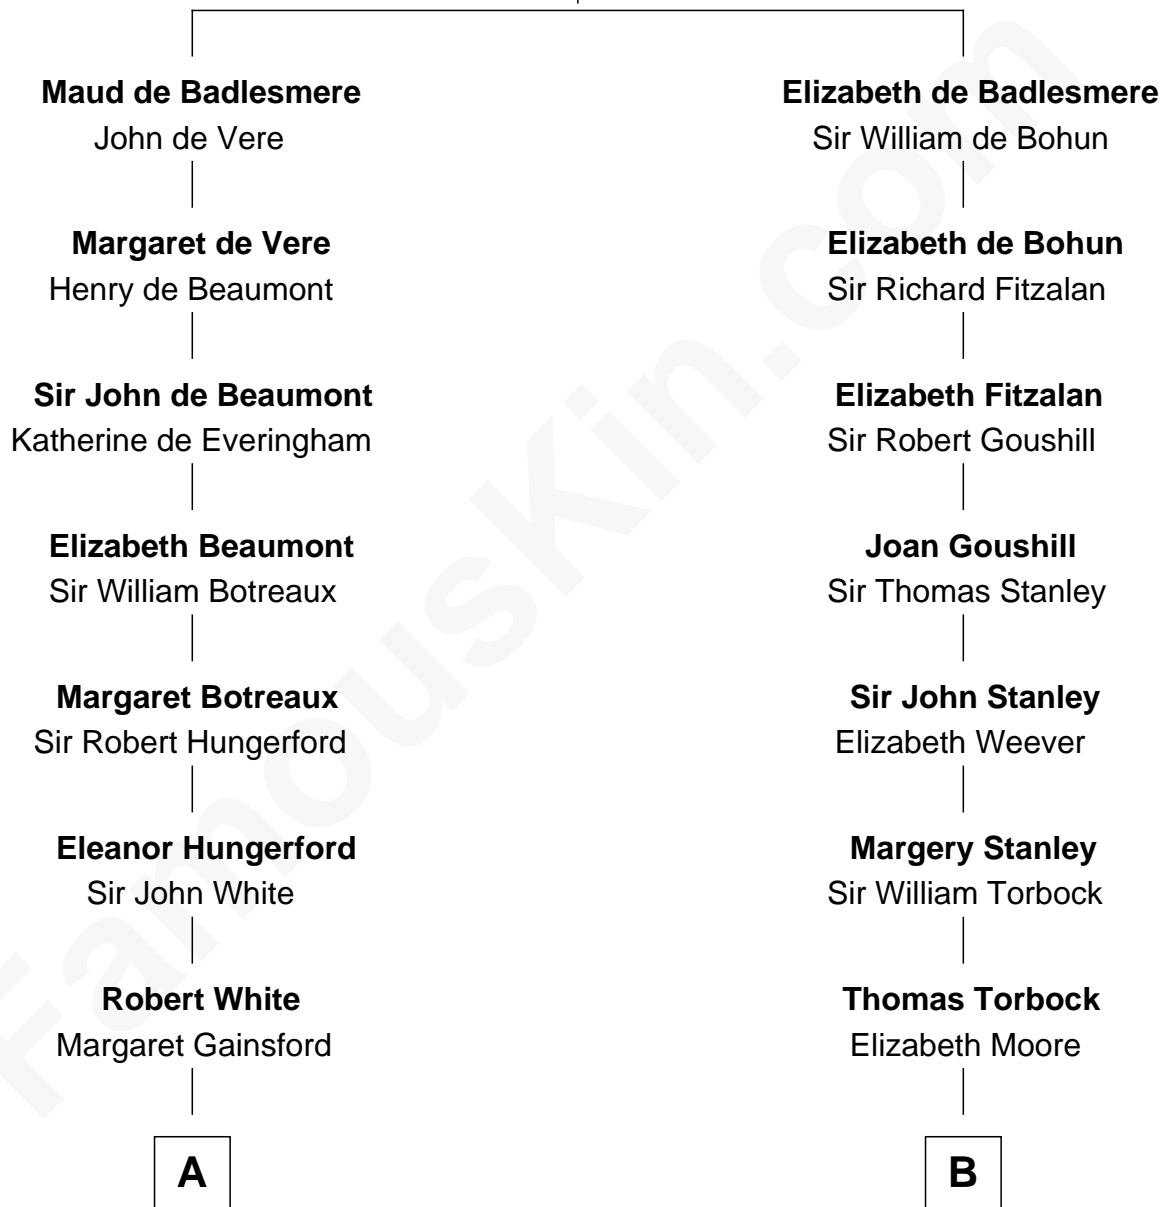

FamousKin.com

Relationship Chart of

Sir Charles Tupper

6th Prime Minister of Canada

15th cousin 3 times removed of

Charles Goldsborough

16th Governor of Maryland

Bartholomew de Badlesmere

Margaret de Clare

C

—
Rev. Charles Tupper

Miriam Lockhart

—
Sir Charles Tupper

6th Prime Minister of Canada

FamousKin.com