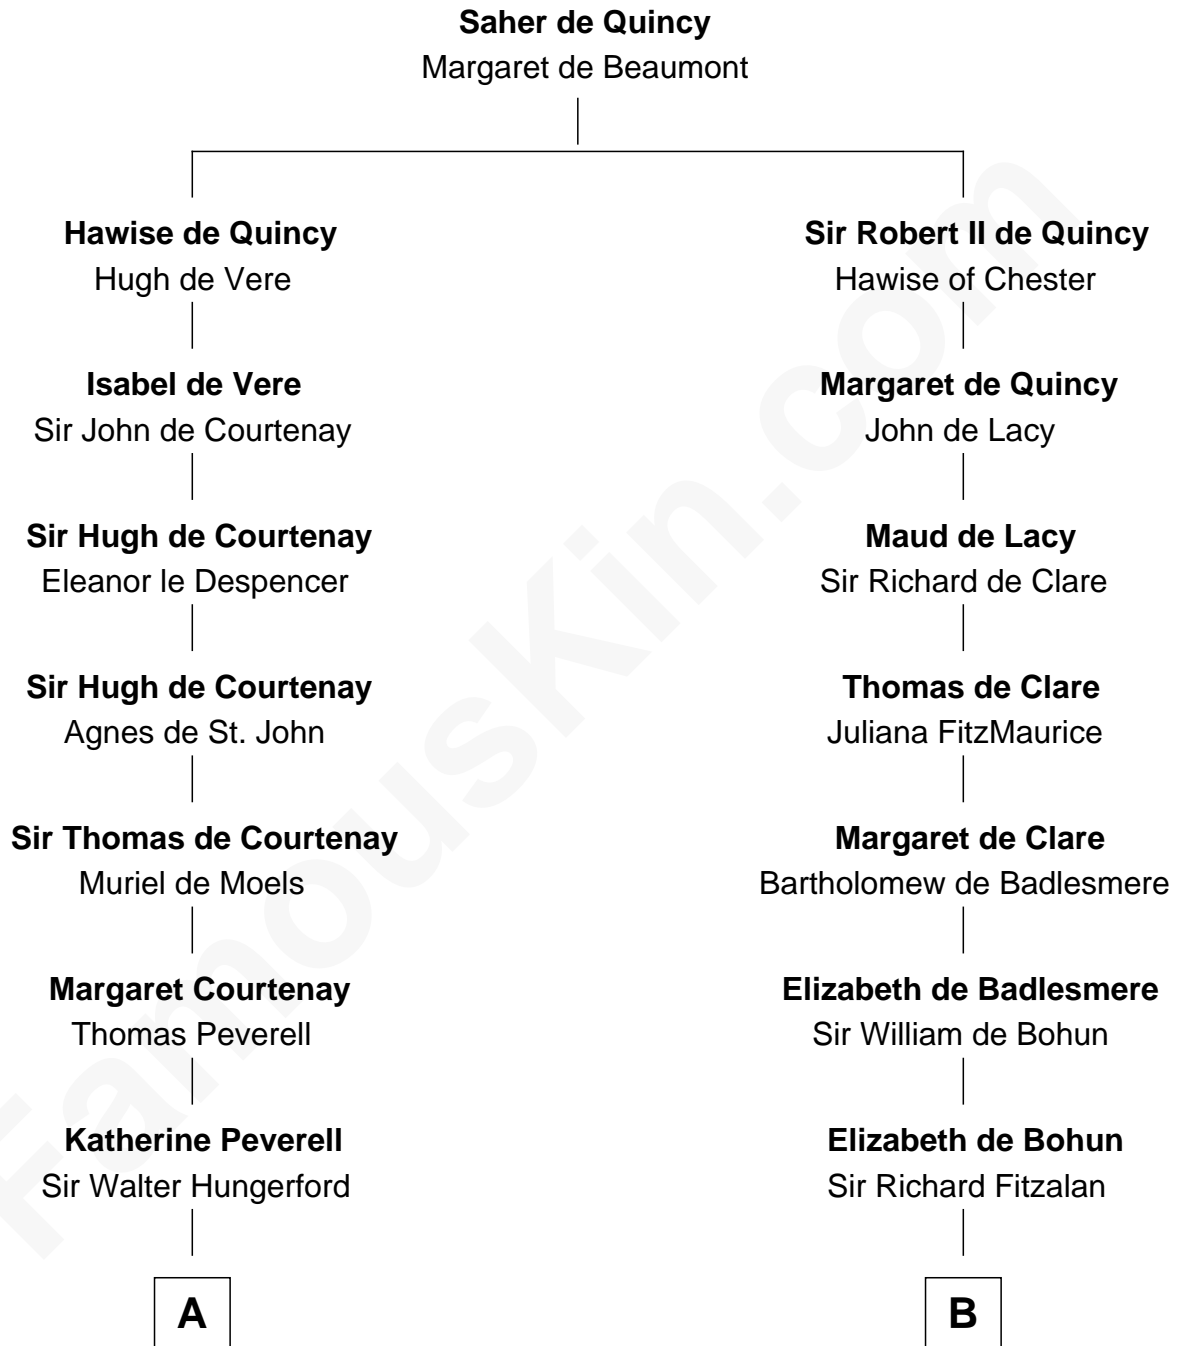

FamousKin.com Relationship Chart of

Sir Charles Tupper

6th Prime Minister of Canada

20th cousin 1 time removed of

Charles Goldsborough

16th Governor of Maryland

C

William Bassett

Abigail Bourne

Mary Bassett

Eliakim Tupper

Charles Tupper

Elizabeth West

Rev. Charles Tupper

Miriam Lockhart

Sir Charles Tupper