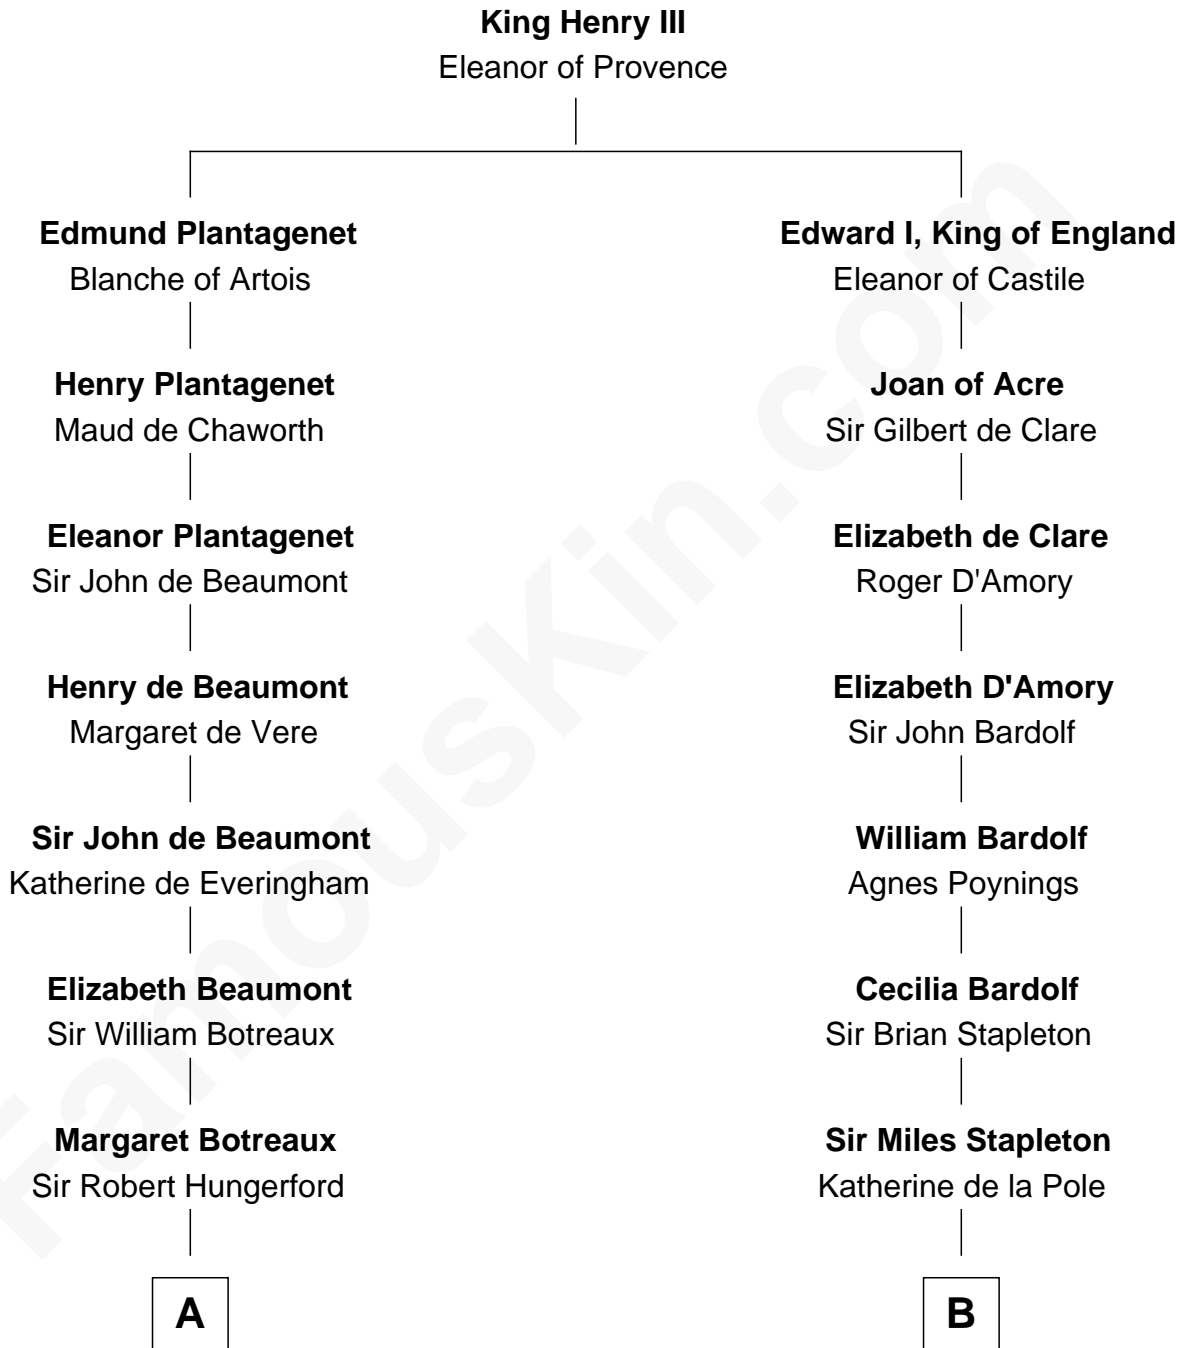

FamousKin.com Relationship Chart of

Sir Charles Tupper

6th Prime Minister of Canada

18th cousin 2 times removed of

Charles Carnan Ridgely

15th Governor of Maryland

C

Mary Bassett
Eliakim Tupper

Charles Tupper
Elizabeth West

Rev. Charles Tupper
Miriam Lockhart

Sir Charles Tupper
6th Prime Minister of Canada

D

Achsah Ridgely
Charles R. Carnan

Charles Carnan Ridgely
15th Governor of Maryland

FamousKin.com