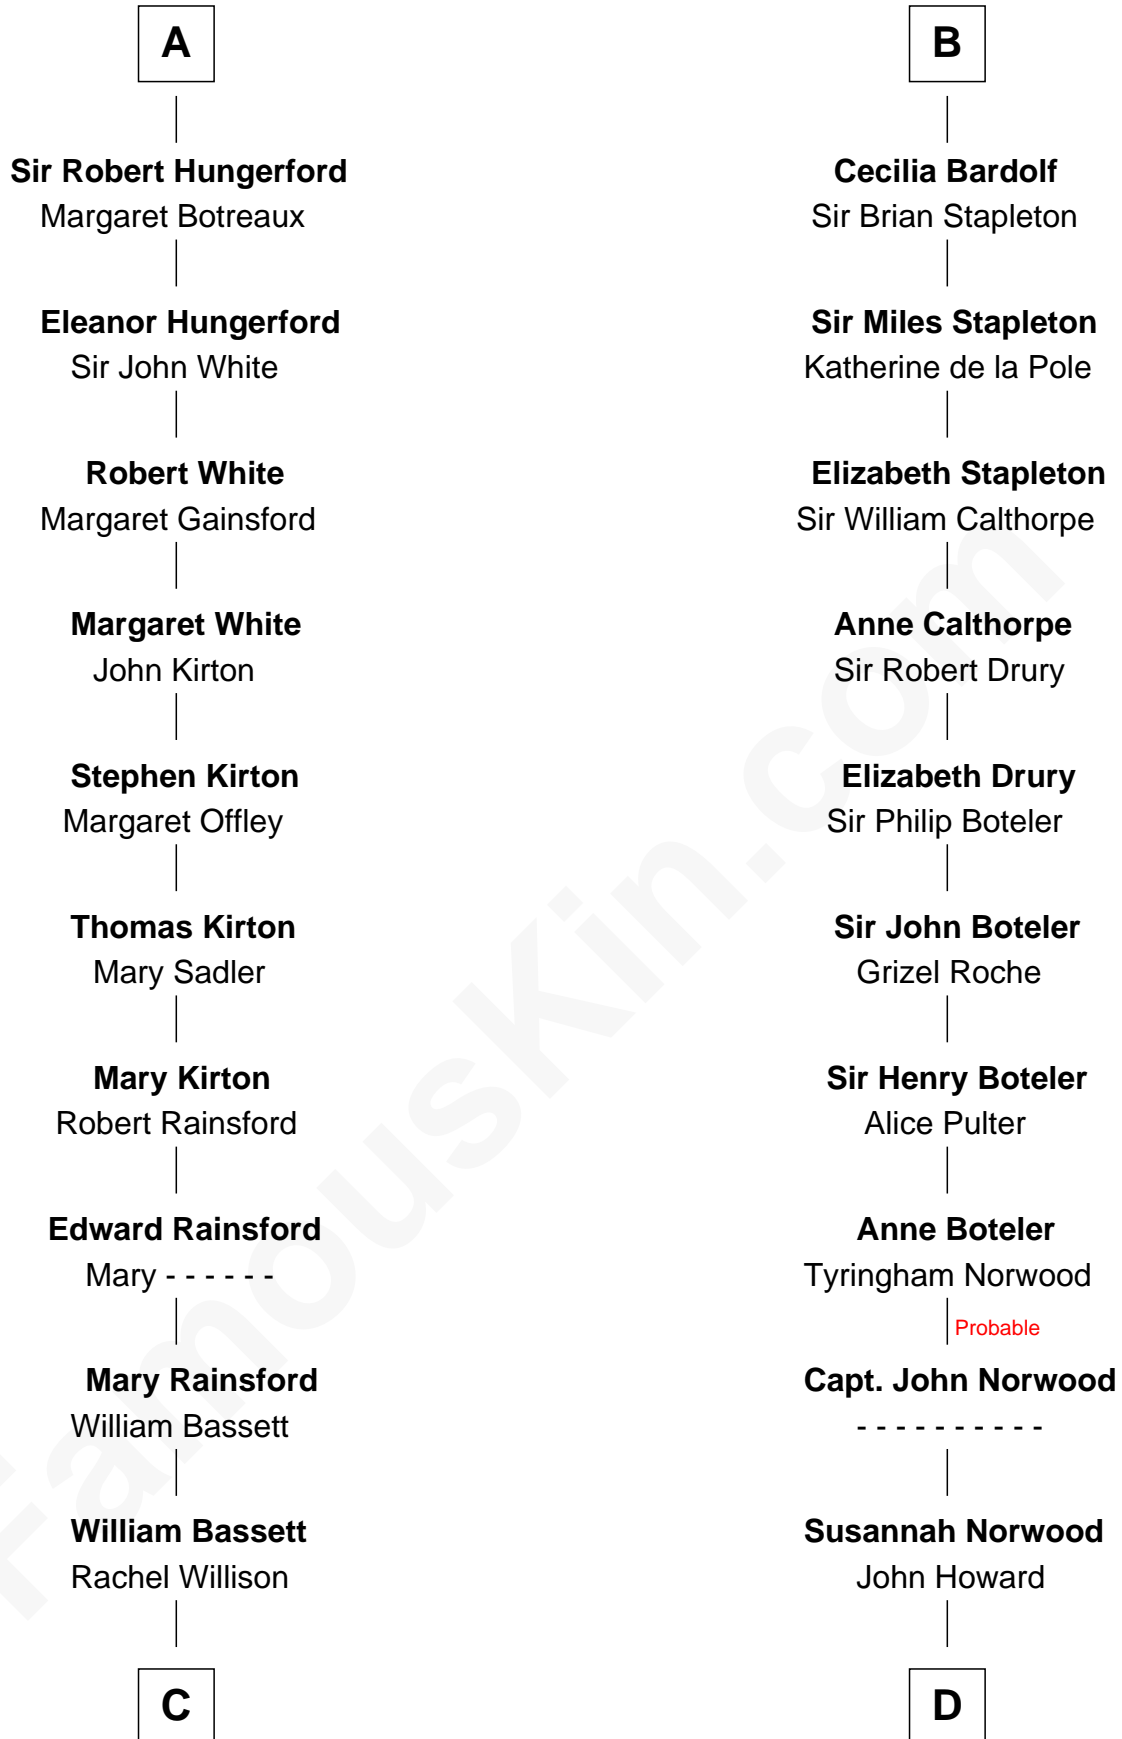

FamousKin.com Relationship Chart of

Sir Charles Tupper

6th Prime Minister of Canada

20th cousin 1 time removed of

Charles Carnan Ridgely

15th Governor of Maryland

C

William Bassett

Abigail Bourne

Mary Bassett

Eliakim Tupper

Charles Tupper

Elizabeth West

Rev. Charles Tupper

Miriam Lockhart

Sir Charles Tupper

Charles Carnan Ridgely

15th Governor of Maryland