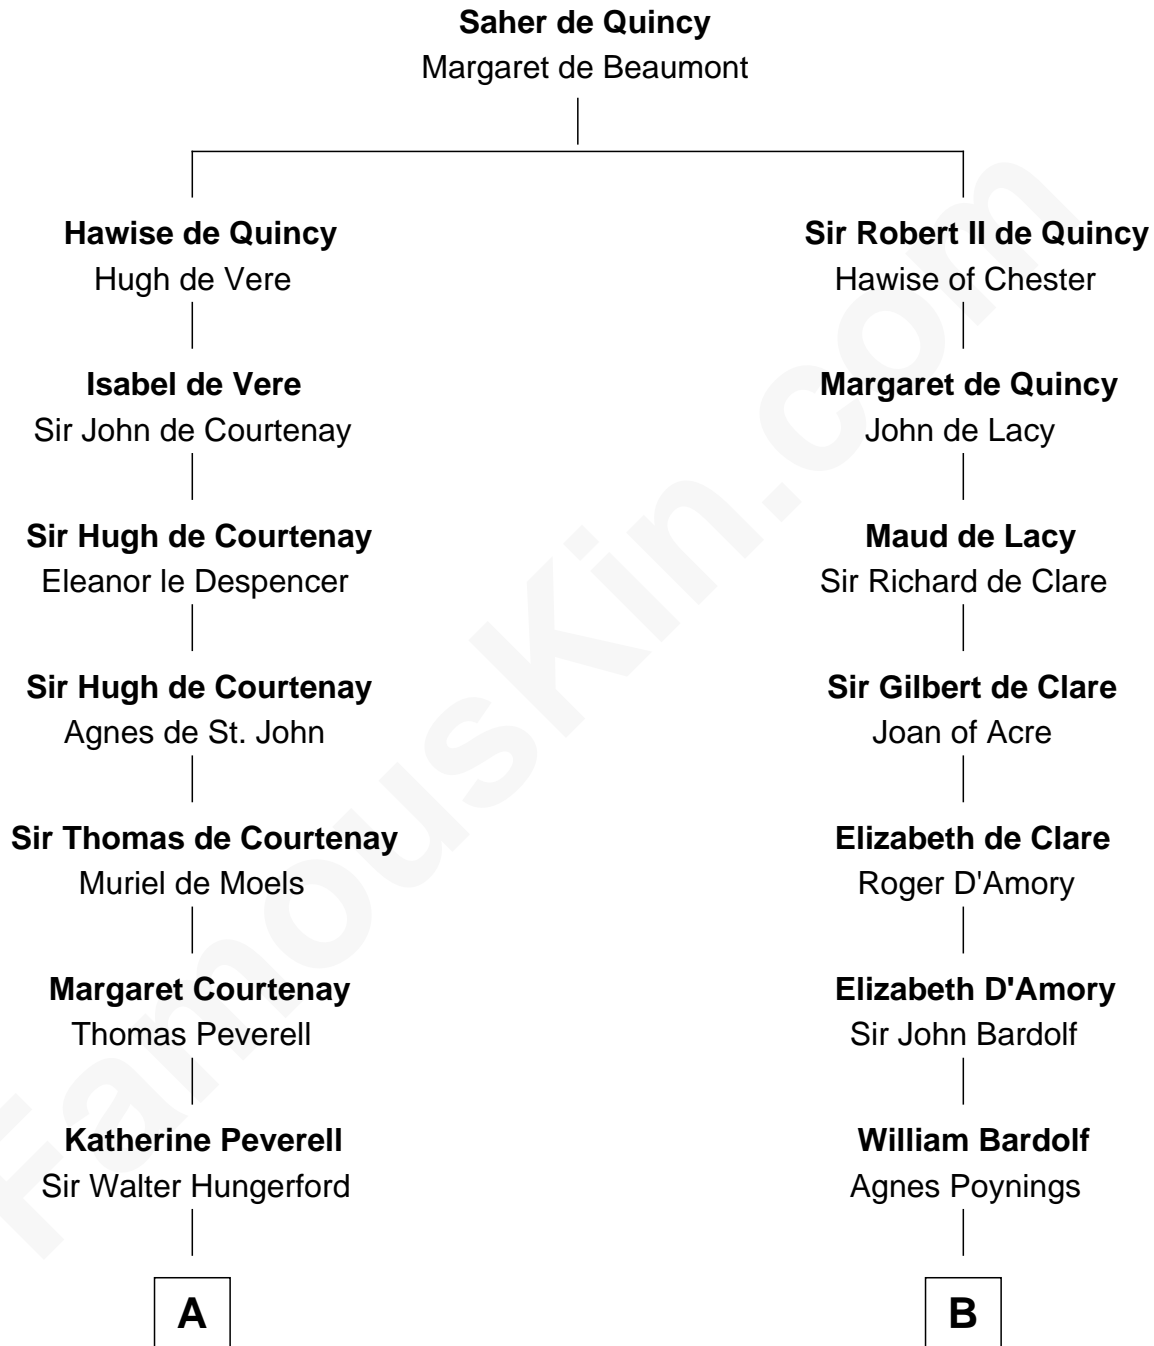

FamousKin.com Relationship Chart of

Sir Charles Tupper

6th Prime Minister of Canada

20th cousin 1 time removed of

Charles Carnan Ridgely

15th Governor of Maryland

C

William Bassett

Abigail Bourne

Mary Bassett

Eliakim Tupper

Charles Tupper

Elizabeth West

Rev. Charles Tupper

Miriam Lockhart

Sir Charles Tupper

Charles Carnan Ridgely

15th Governor of Maryland