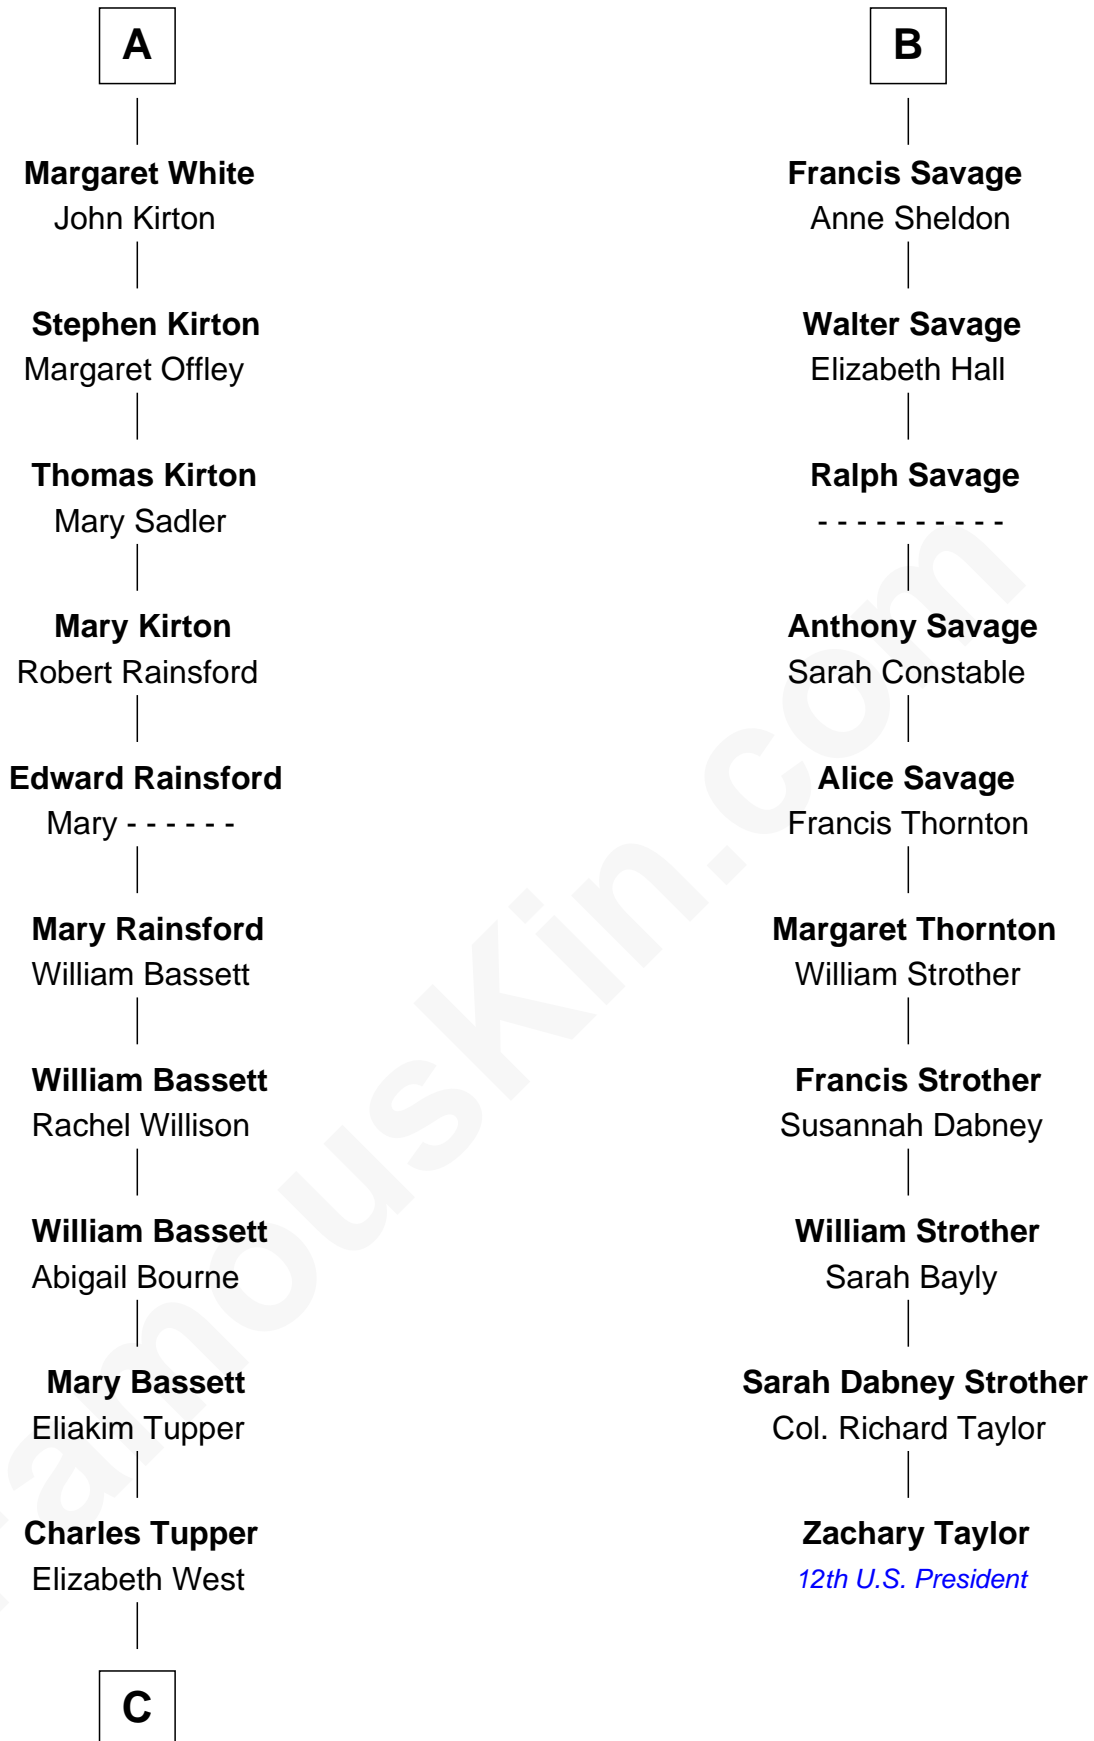

## Relationship Chart of

**Sir Charles Tupper**

*6th Prime Minister of Canada*

16th cousin 2 times removed of

**Zachary Taylor**

*12th U.S. President*

**Bartholomew de Badlesmere**

Margaret de Clare

**C**

—  
**Rev. Charles Tupper**

Miriam Lockhart

—  
**Sir Charles Tupper**

*6th Prime Minister of Canada*

FamousKin.com