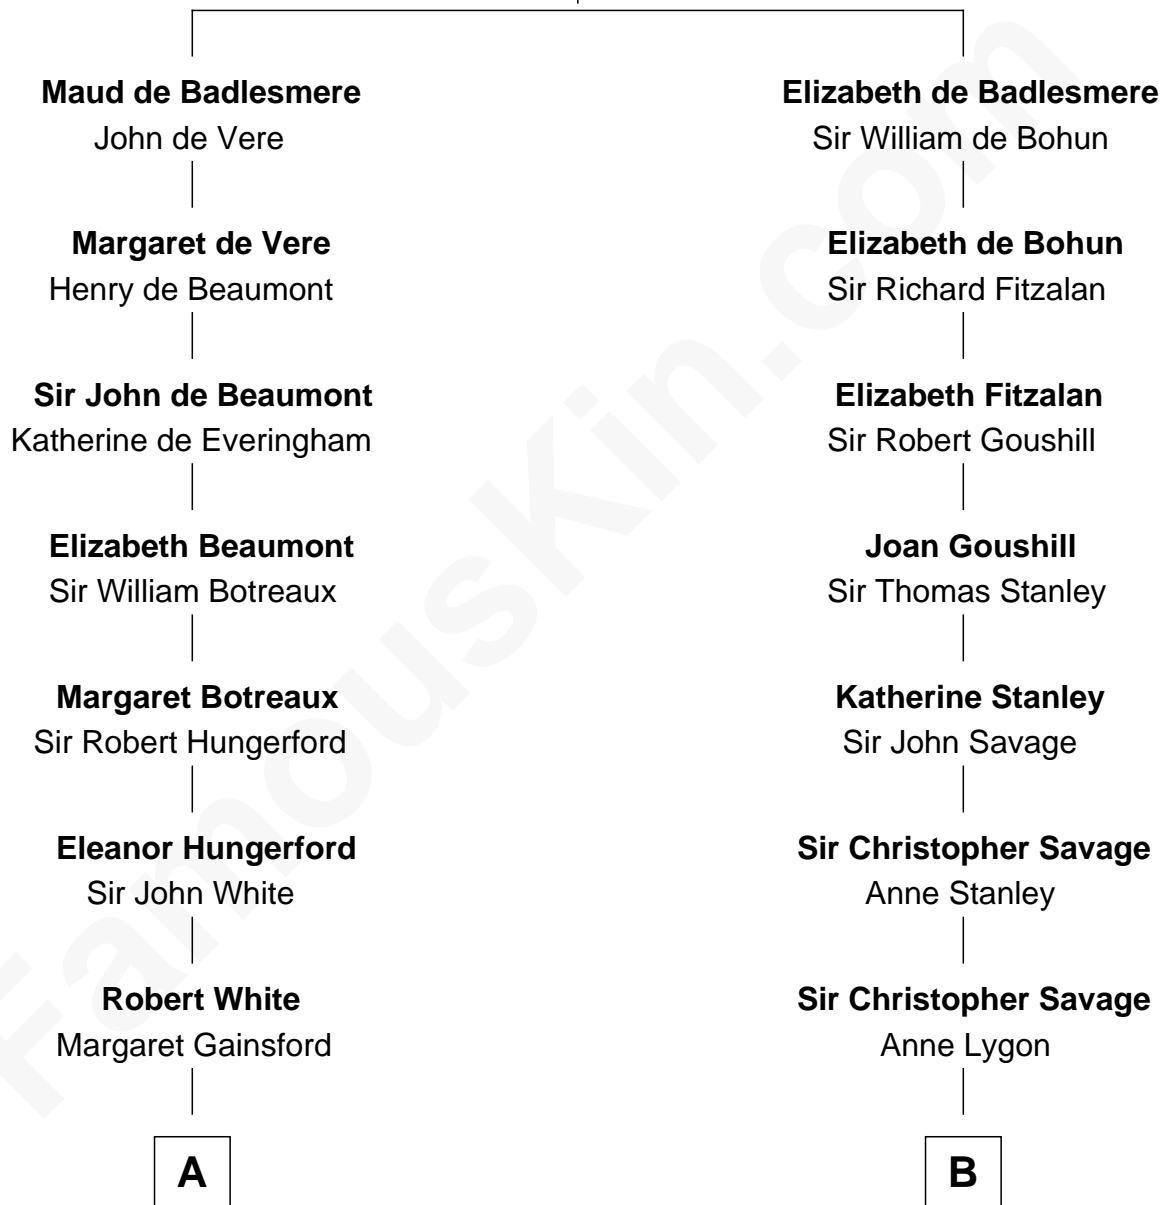

## Relationship Chart of

**Sir Charles Tupper**

*6th Prime Minister of Canada*

16th cousin 2 times removed of

**Zachary Taylor**

*12th U.S. President*

**Bartholomew de Badlesmere**

Margaret de Clare

**C**

—  
**Rev. Charles Tupper**

Miriam Lockhart

—  
**Sir Charles Tupper**

*6th Prime Minister of Canada*

FamousKin.com