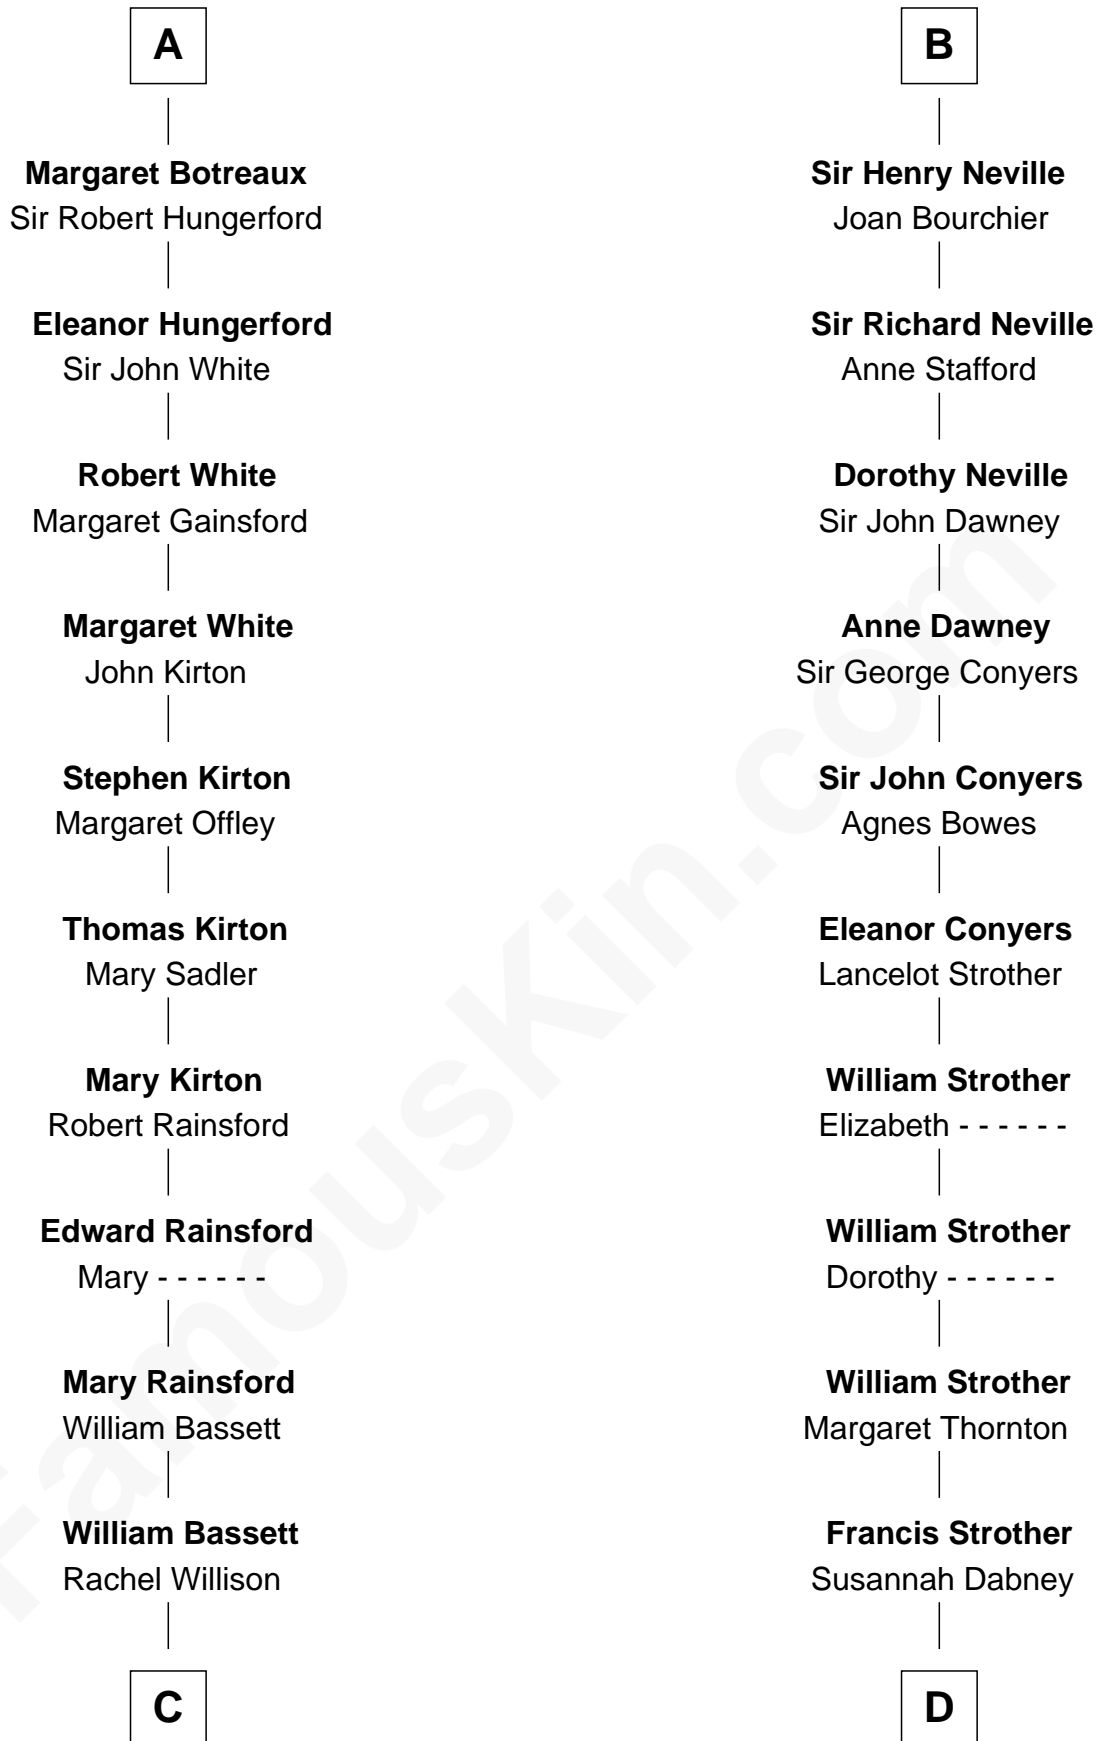

## Relationship Chart of

**Sir Charles Tupper**

*6th Prime Minister of Canada*

19th cousin 2 times removed of

**Zachary Taylor**

*12th U.S. President*

**Sir Roger de Quincy**

Helen of Galloway

**C**

**William Bassett**

Abigail Bourne

**Mary Bassett**

Eliakim Tupper

**Charles Tupper**

Elizabeth West

**Rev. Charles Tupper**