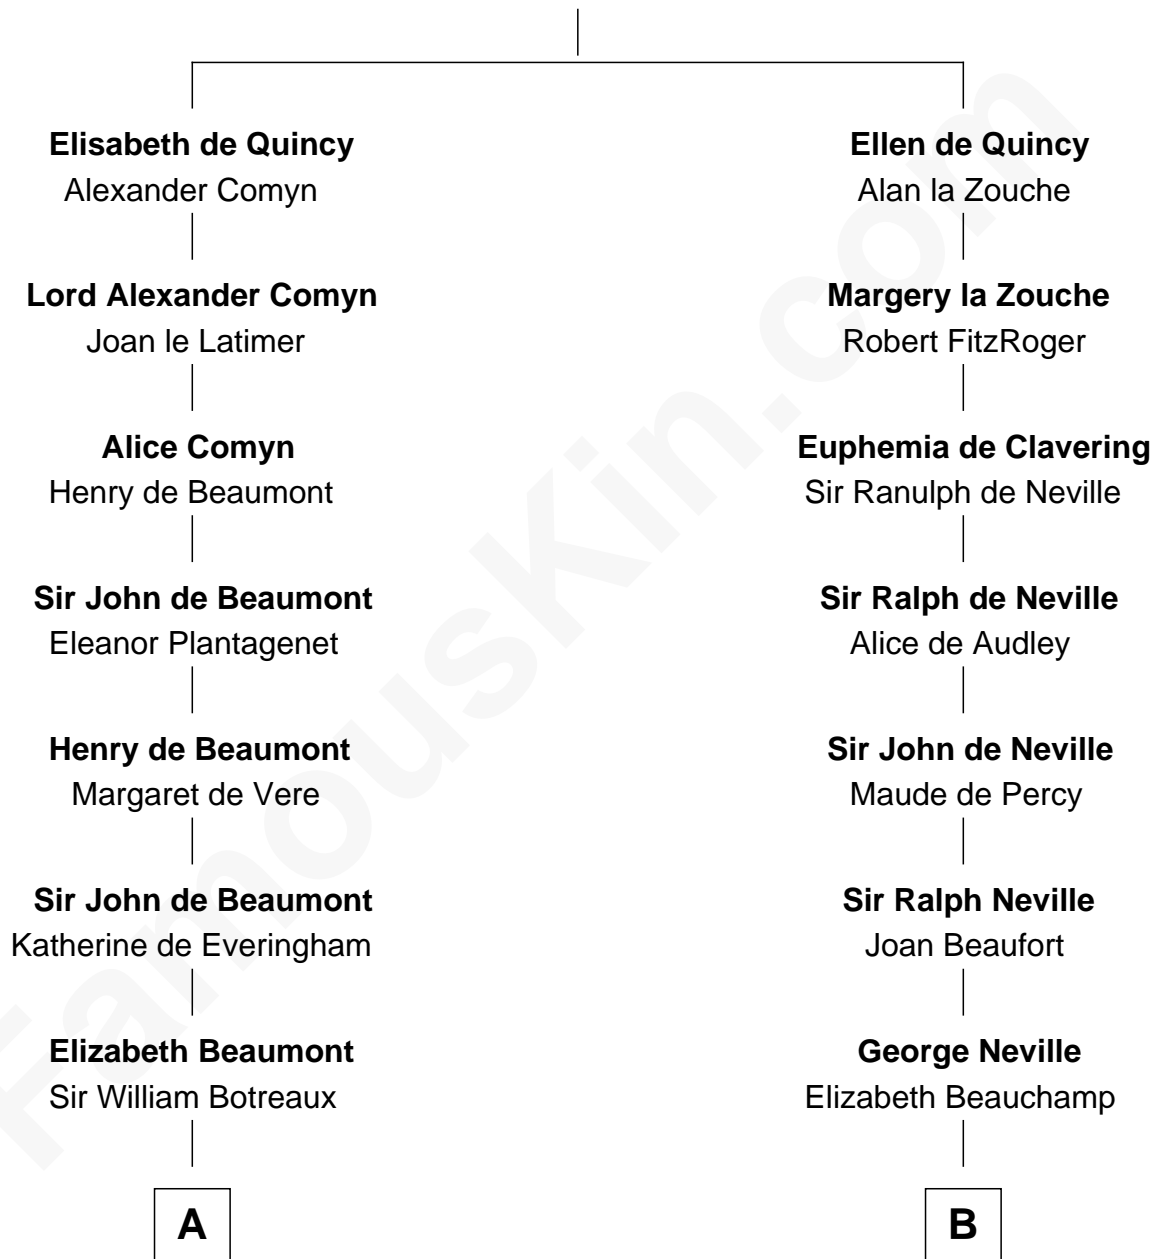

## Relationship Chart of

**Sir Charles Tupper**

*6th Prime Minister of Canada*

19th cousin 2 times removed of

**Zachary Taylor**

*12th U.S. President*

**Sir Roger de Quincy**

Helen of Galloway

**C**

**William Bassett**

Abigail Bourne

**Mary Bassett**

Eliakim Tupper

**Charles Tupper**

Elizabeth West

**Rev. Charles Tupper**

Miriam Lockhart

**Sir Charles Tupper**

*6th Prime Minister of Canada*

**D**

**William Strother**

Sarah Bayly

**Sarah Dabney Strother**

Col. Richard Taylor

**Zachary Taylor**

*12th U.S. President*

FamousKin.com