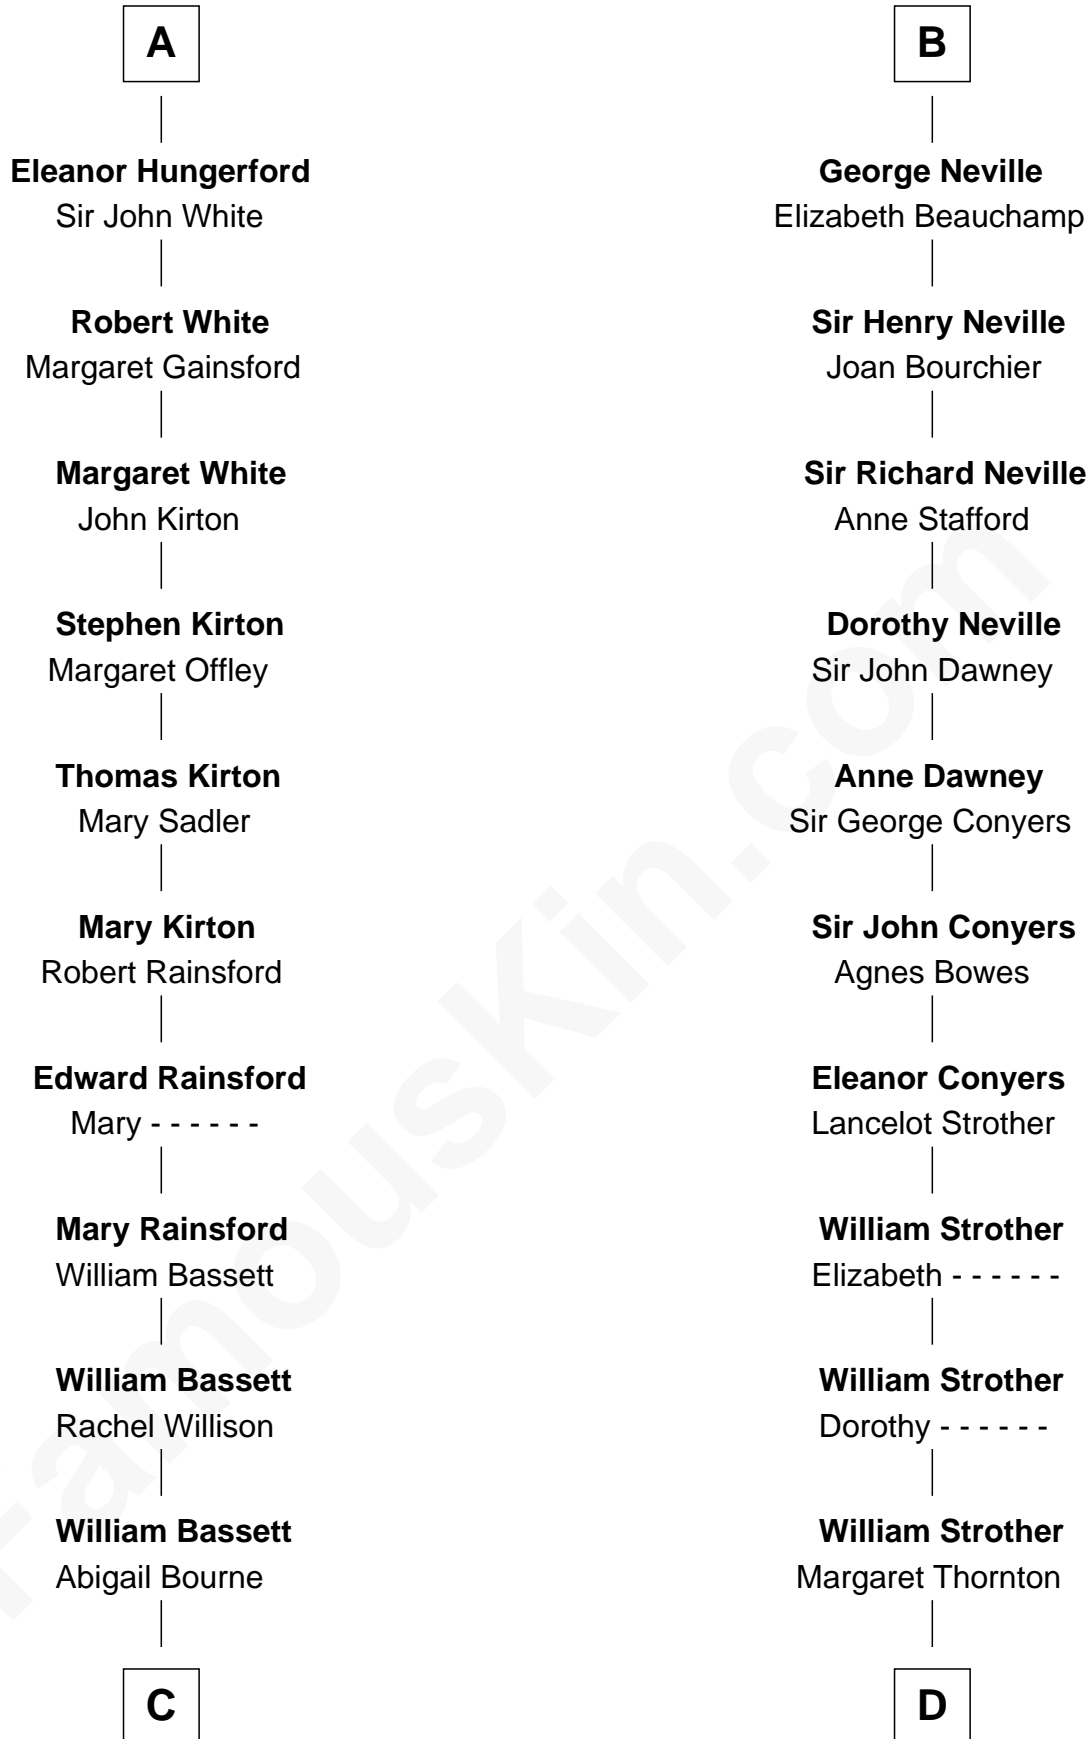

## Relationship Chart of

**Sir Charles Tupper**

*6th Prime Minister of Canada*

20th cousin of

**Zachary Taylor**

*12th U.S. President*

**John de Brienne**  
Berenguela of Leon

**C**

**Mary Bassett**  
Eliakim Tupper

**Charles Tupper**  
Elizabeth West

**Rev. Charles Tupper**  
Miriam Lockhart

**Sir Charles Tupper**  
*6th Prime Minister of Canada*

**D**

**Francis Strother**  
Susannah Dabney

**William Strother**  
Sarah Bayly

**Sarah Dabney Strother**  
Col. Richard Taylor

**Zachary Taylor**  
*12th U.S. President*

FamousKin.com