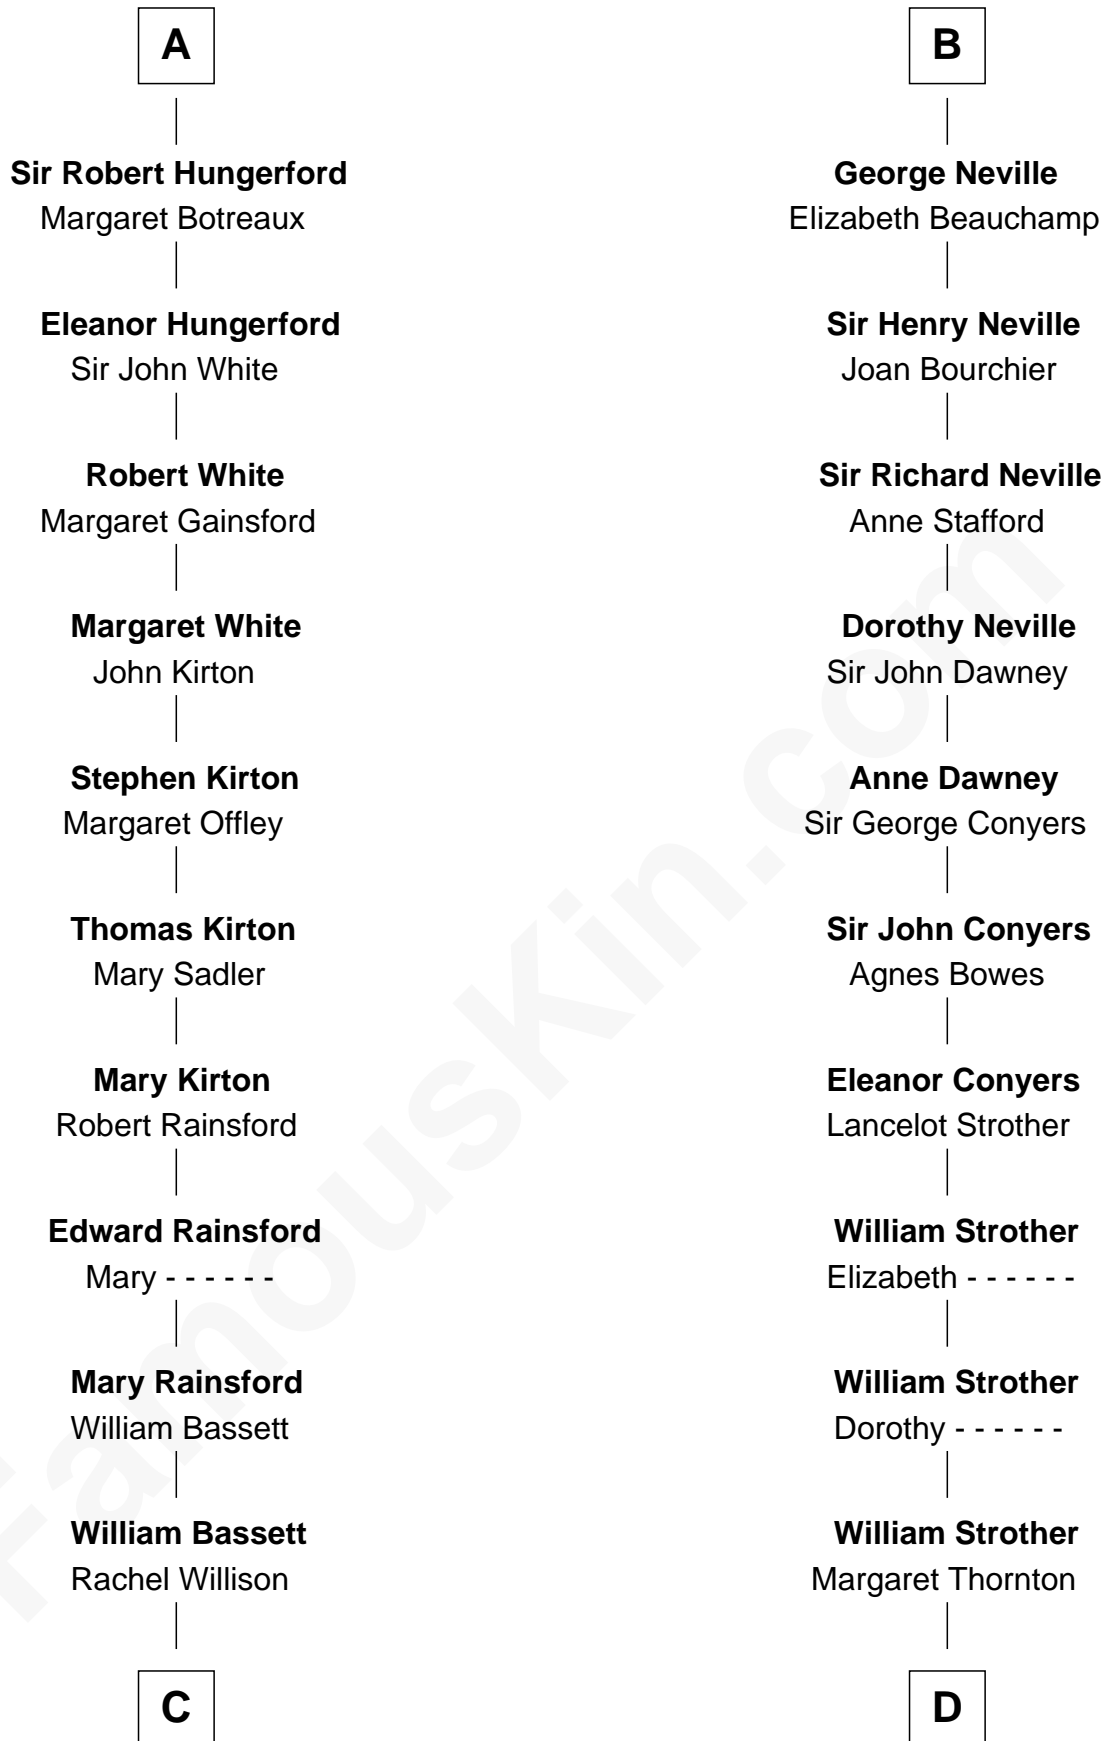

FamousKin.com Relationship Chart of

Sir Charles Tupper

6th Prime Minister of Canada

20th cousin 1 time removed of

Zachary Taylor

12th U.S. President

Saher de Quincy
Margaret de Beaumont

C

William Bassett

Abigail Bourne

Mary Bassett

Eliakim Tupper

Charles Tupper

Elizabeth West

Rev. Charles Tupper

Miriam Lockhart

Sir Charles Tupper

6th Prime Minister of Canada

D

Francis Strother

Susannah Dabney

William Strother

Sarah Bayly

Sarah Dabney Strother