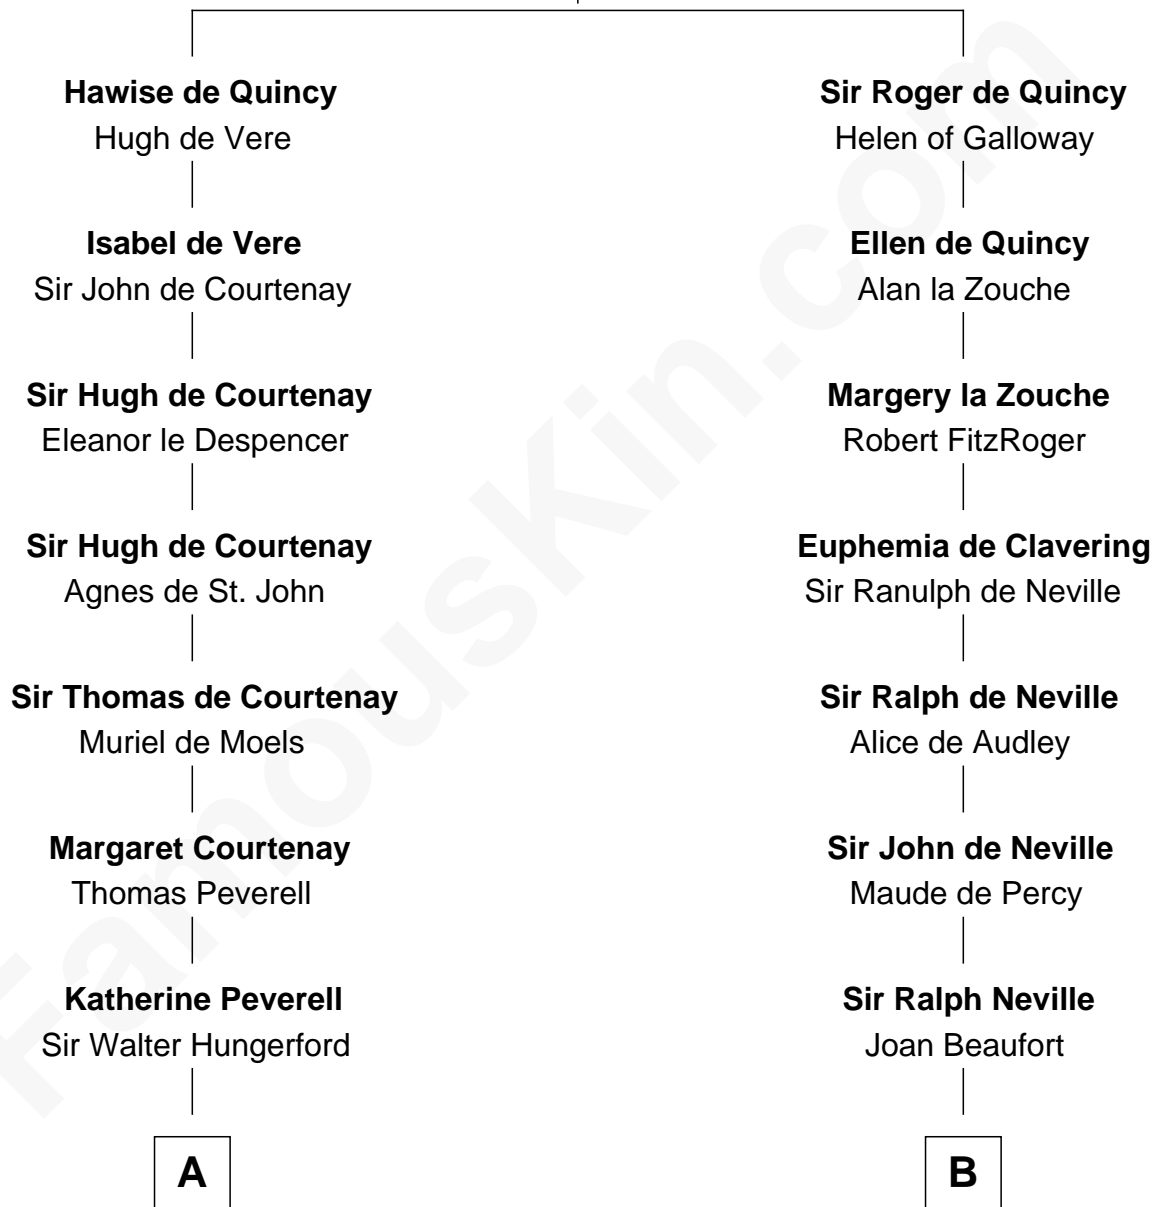

FamousKin.com Relationship Chart of

Sir Charles Tupper

6th Prime Minister of Canada

20th cousin 1 time removed of

Zachary Taylor

12th U.S. President

Saher de Quincy
Margaret de Beaumont

C

William Bassett

Abigail Bourne

Mary Bassett

Eliakim Tupper

Charles Tupper

Elizabeth West

Rev. Charles Tupper

Miriam Lockhart

Sir Charles Tupper

6th Prime Minister of Canada

D

Francis Strother

Susannah Dabney

William Strother

Sarah Bayly

Sarah Dabney Strother