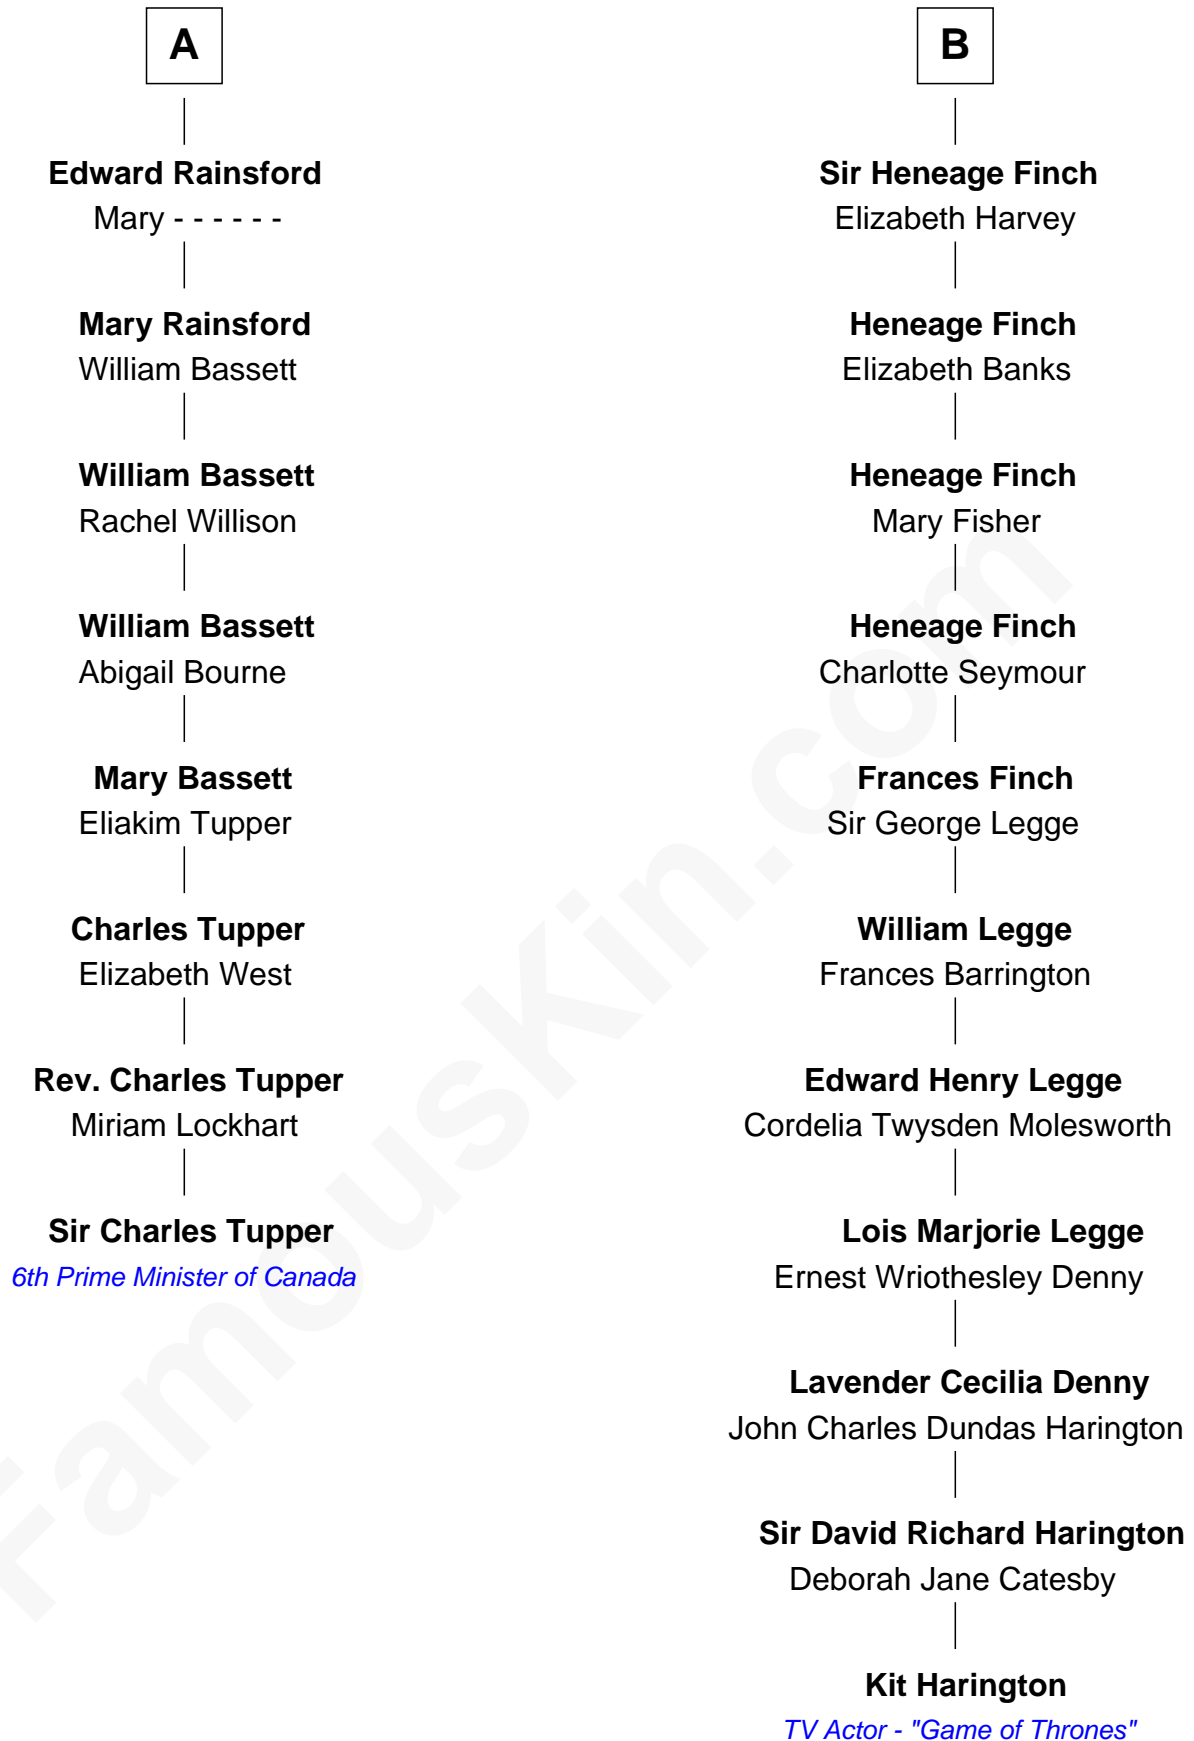

FamousKin.com

Relationship Chart of

Sir Charles Tupper

6th Prime Minister of Canada

14th cousin 3 times removed of

Kit Harington

TV Actor - "Game of Thrones"

Sir Walter Hungerford

Katherine Peverell

Sir Robert Hungerford

Margaret Botreaux

Eleanor Hungerford

Sir John White

Robert White

Margaret Gainsford

Margaret White

John Kirton

Stephen Kirton

Margaret Offley

Thomas Kirton

Mary Sadler

Mary Kirton

Robert Rainsford

A

Anne Poyntz

Sir Thomas Heneage

Elizabeth Heneage

Sir Moyle Finch

Sir Heneage Finch

Frances Bell

B

Kit Harington photo by [Gage Skidmore](#) (CC BY-SA 2.0)