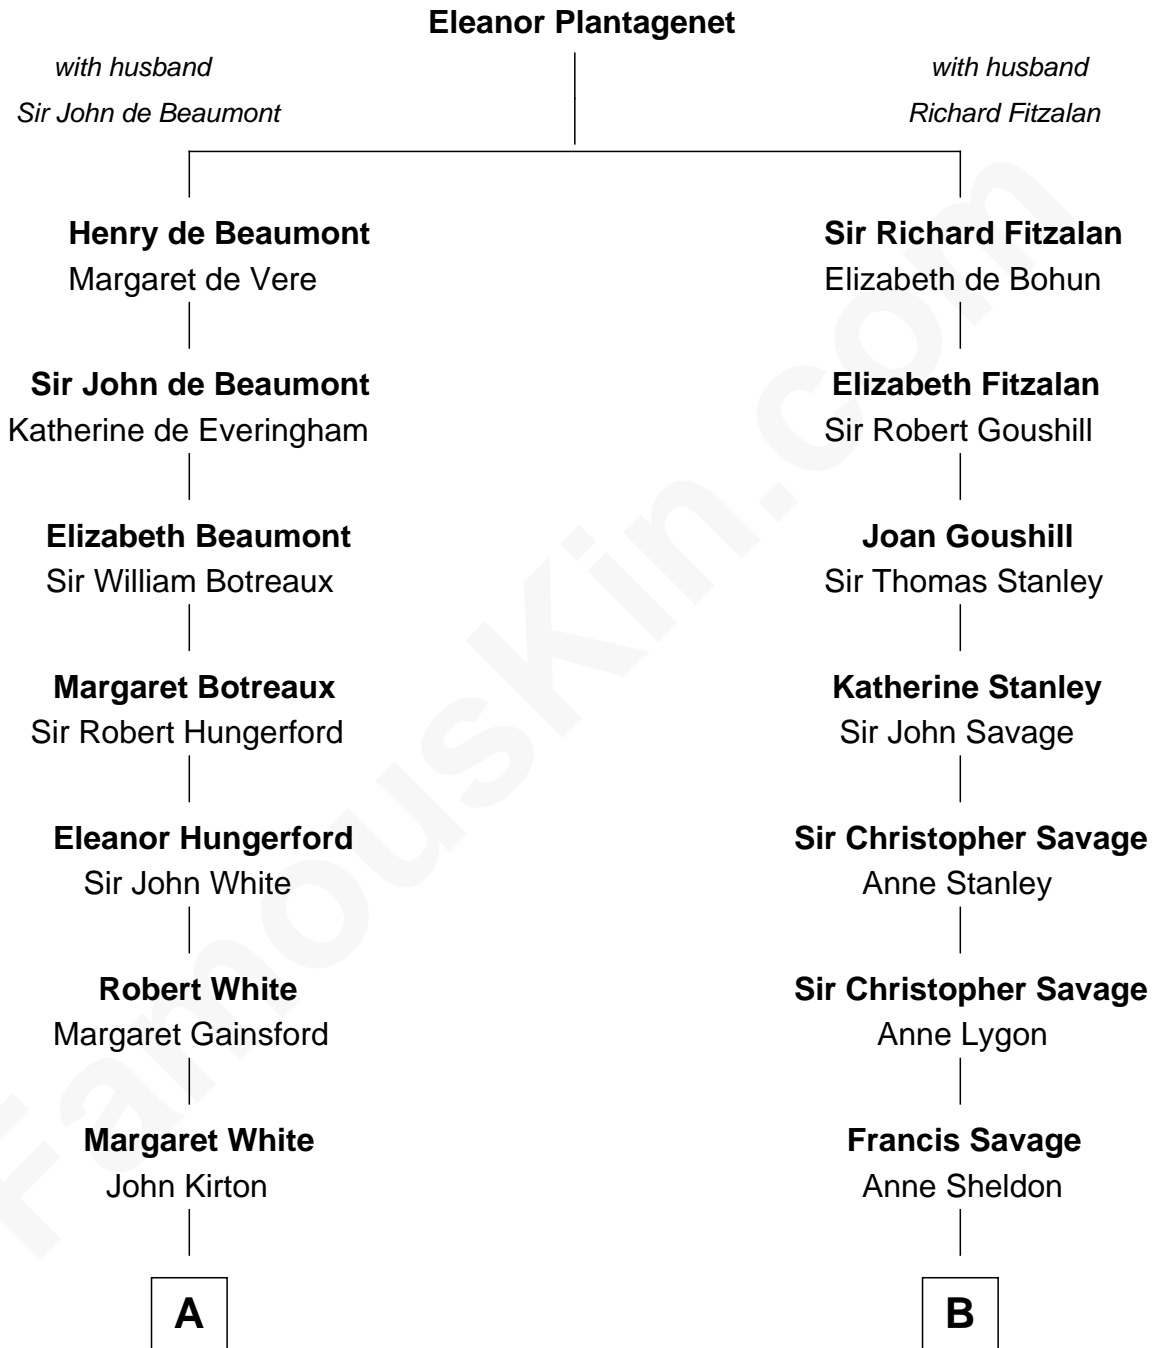

# FamousKin.com Relationship Chart of

**Sir Charles Tupper**

*6th Prime Minister of Canada*

17th cousin 2 times removed of

**William H. Macy**

*TV and Movie Actor*

C

**Mary Lois Everitt**  
Clement Overstreet

**Lois Elizabeth Overstreet**  
William Hall Macy

**William H. Macy**  
*TV and Movie Actor*

FamousKin.com