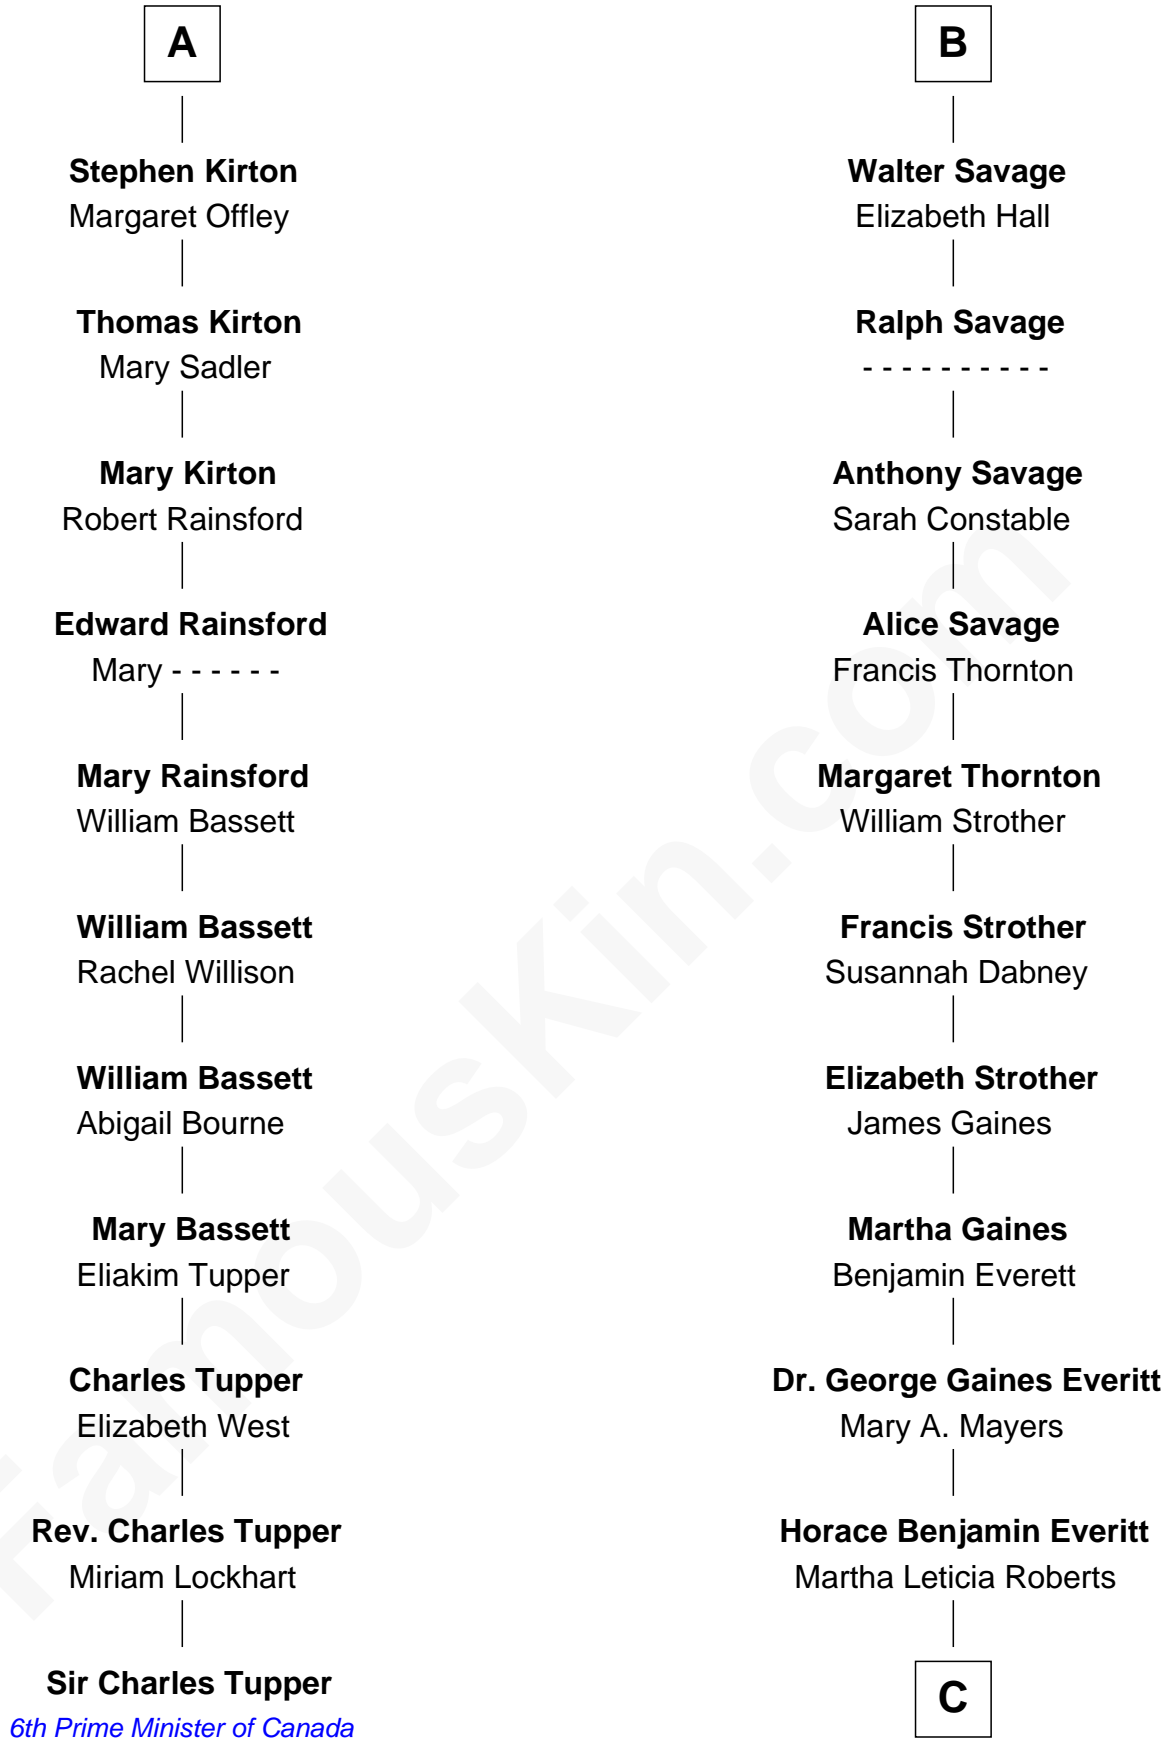

# FamousKin.com Relationship Chart of

**Sir Charles Tupper**

*6th Prime Minister of Canada*

17th cousin 2 times removed of

**William H. Macy**

*TV and Movie Actor*

C

**Mary Lois Everitt**  
Clement Overstreet

**Lois Elizabeth Overstreet**  
William Hall Macy

**William H. Macy**  
*TV and Movie Actor*

FamousKin.com