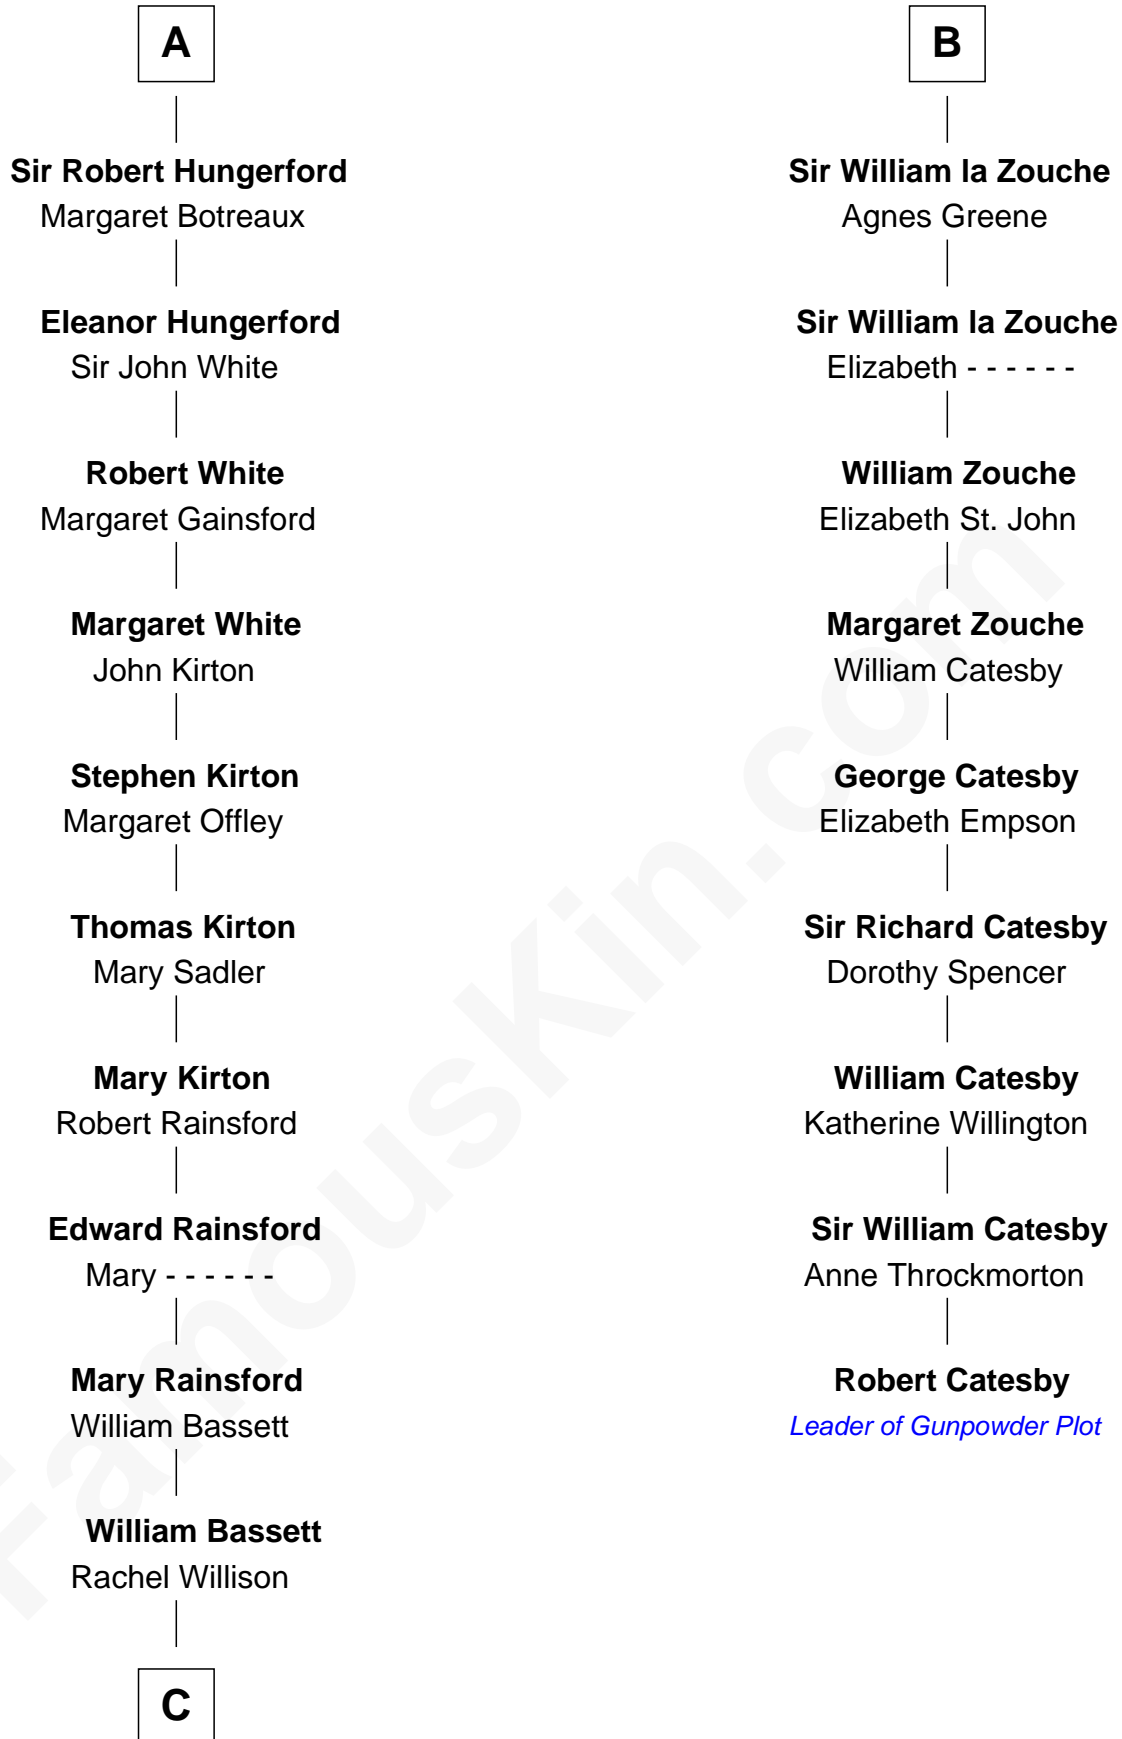

## Relationship Chart of

**Sir Charles Tupper**

*6th Prime Minister of Canada*

15th cousin 6 times removed of

**Robert Catesby**

*Leader of Gunpowder Plot*

**Saher de Quincy**  
Margaret de Beaumont

**C**

**William Bassett**

Abigail Bourne

**Mary Bassett**

Eliakim Tupper

**Charles Tupper**

Elizabeth West

**Rev. Charles Tupper**

Miriam Lockhart