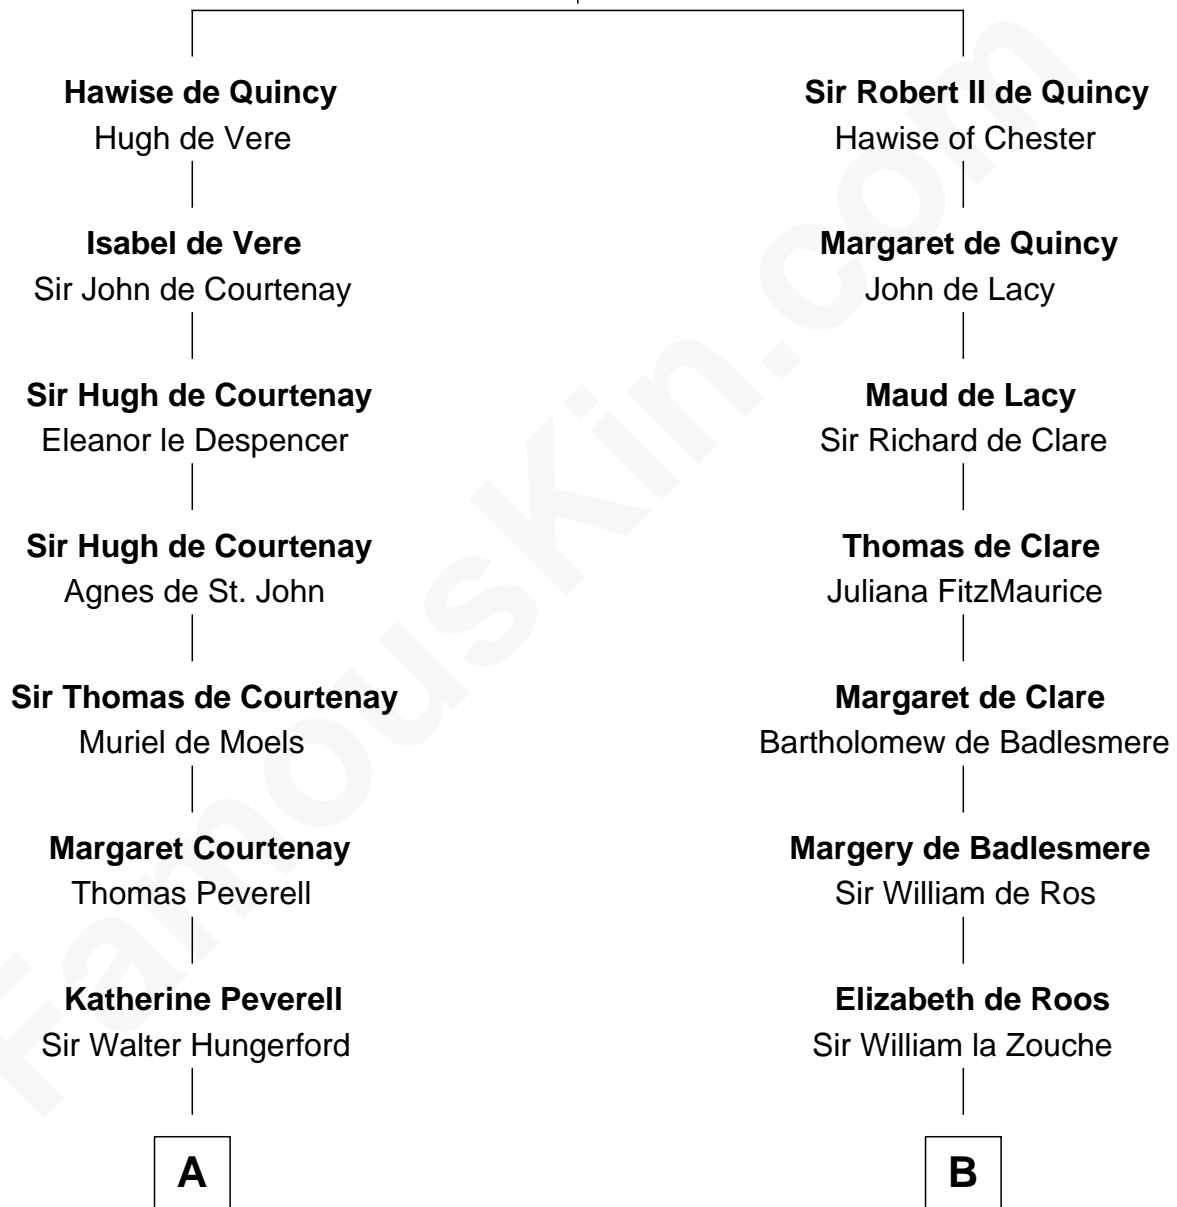

## Relationship Chart of

**Sir Charles Tupper**

*6th Prime Minister of Canada*

15th cousin 6 times removed of

**Robert Catesby**

*Leader of Gunpowder Plot*

**Saher de Quincy**  
Margaret de Beaumont

**C**

**William Bassett**

Abigail Bourne

**Mary Bassett**

Eliakim Tupper

**Charles Tupper**

Elizabeth West

**Rev. Charles Tupper**

Miriam Lockhart