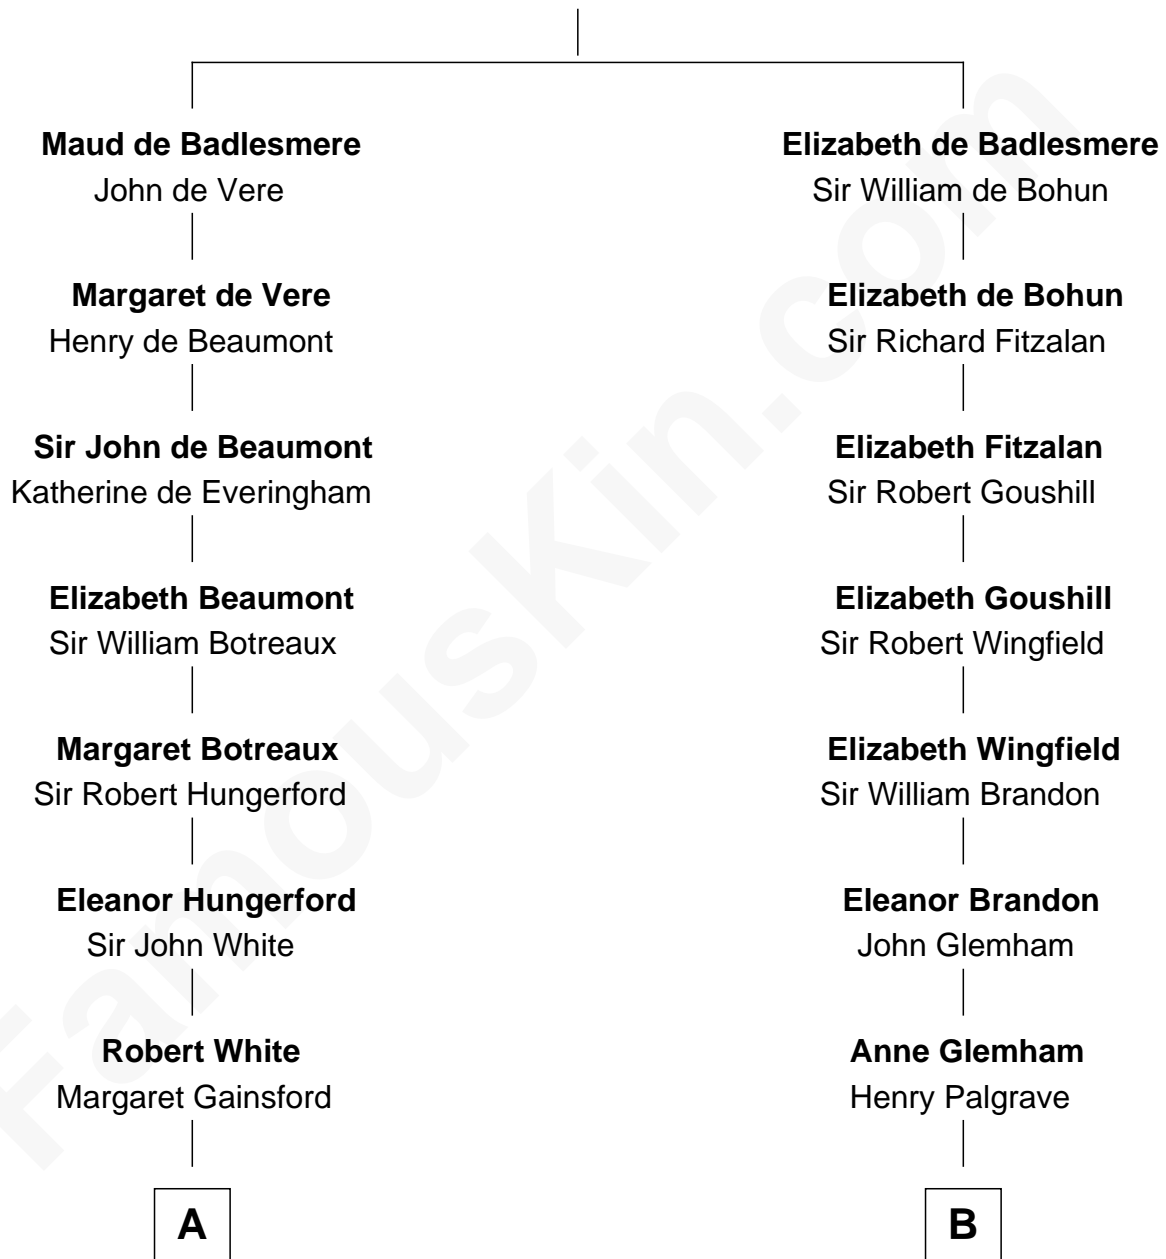

FamousKin.com Relationship Chart of

Sir Charles Tupper

6th Prime Minister of Canada

18th cousin of

Henry Clay Folger

Founder of Folger Shakespeare Library and Chairman of Standard Oil

Bartholomew de Badlesmere

Margaret de Clare

C

Rev. Charles Tupper

Miriam Lockhart

Sir Charles Tupper

6th Prime Minister of Canada

D

Henry Clay Folger

Eliza Jane Clark

Henry Clay Folger

Chairman of Standard Oil

FamousKin.com