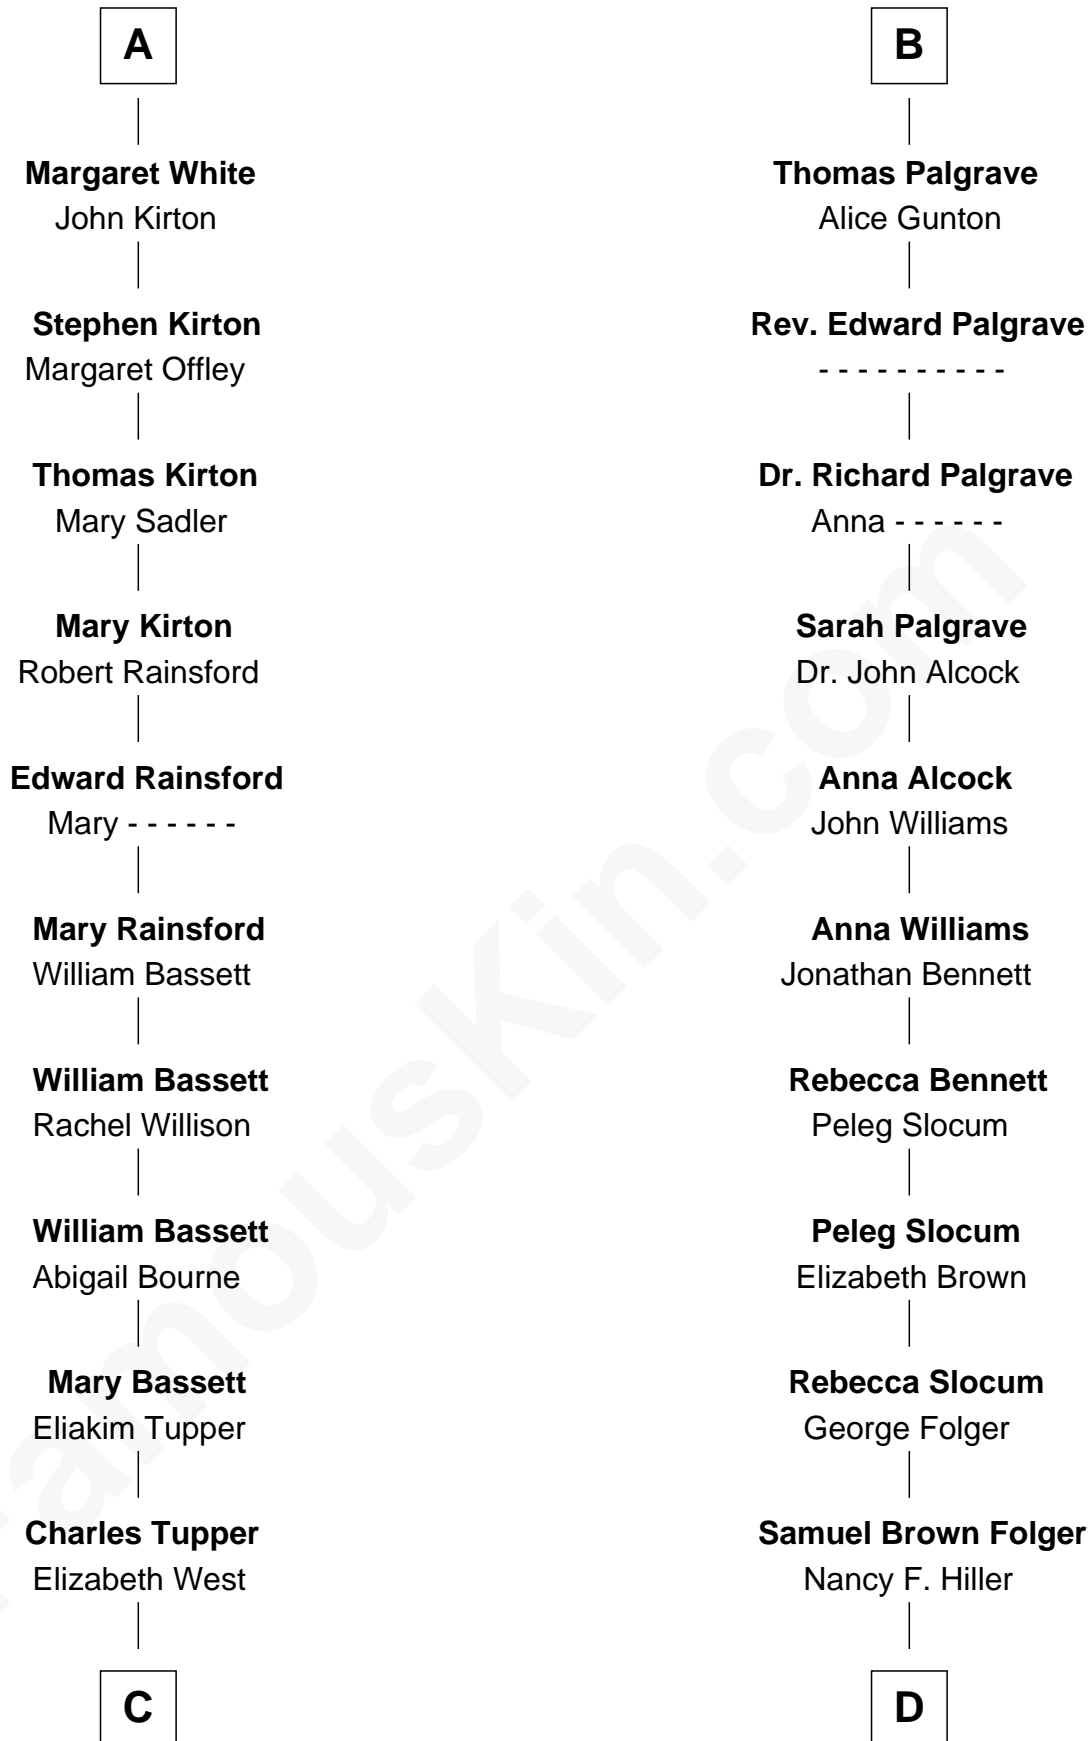

FamousKin.com Relationship Chart of

Sir Charles Tupper

6th Prime Minister of Canada

18th cousin of

Henry Clay Folger

Founder of Folger Shakespeare Library and Chairman of Standard Oil

Bartholomew de Badlesmere

Margaret de Clare

C

Rev. Charles Tupper

Miriam Lockhart

Sir Charles Tupper

6th Prime Minister of Canada

D

Henry Clay Folger

Eliza Jane Clark

Henry Clay Folger

Chairman of Standard Oil

FamousKin.com