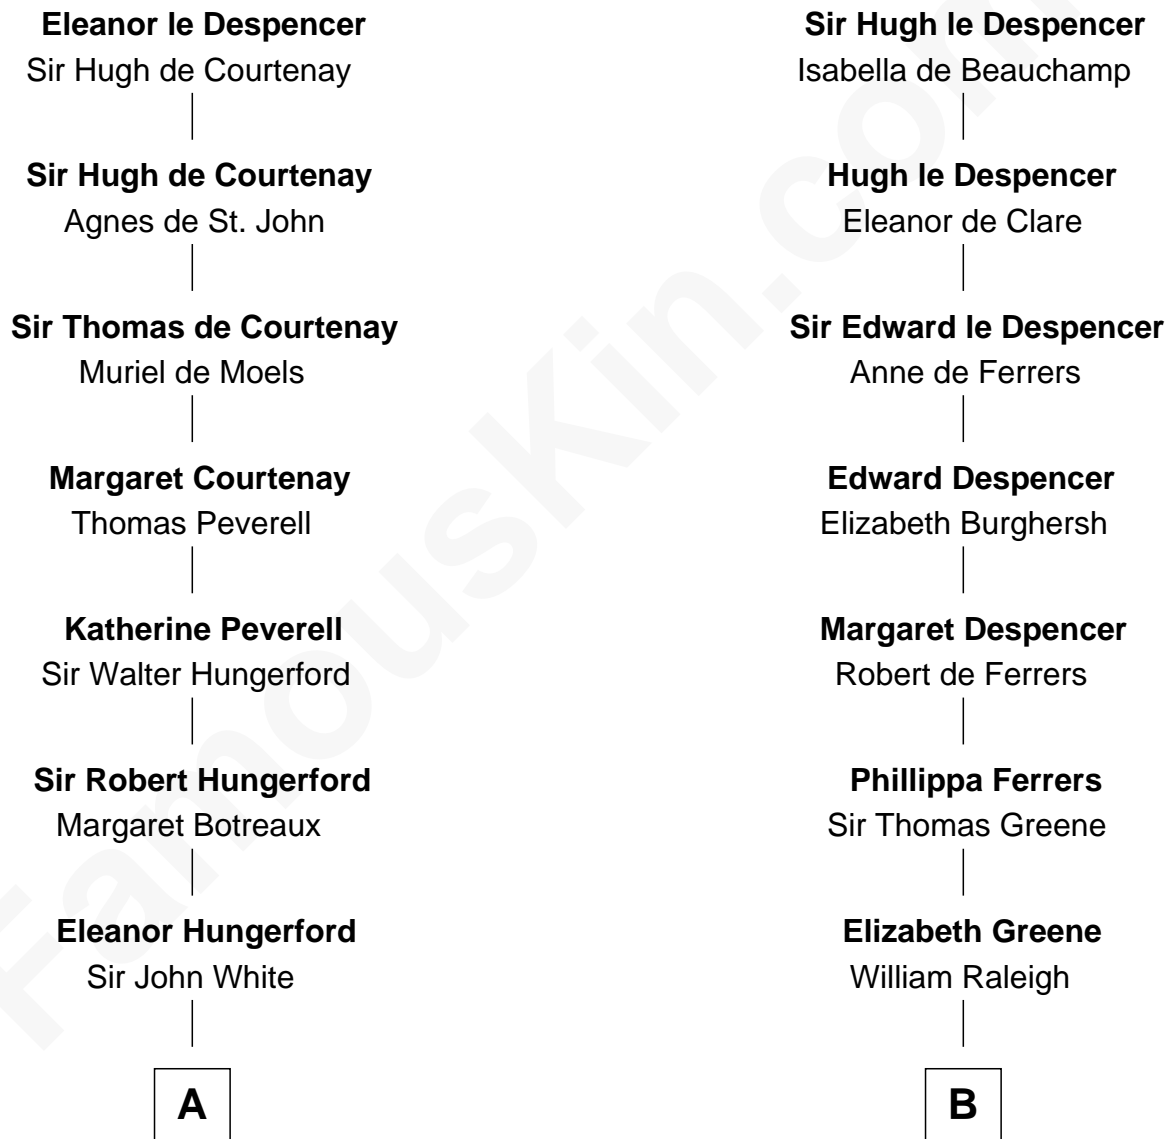

# FamousKin.com Relationship Chart of

**Sir Charles Tupper**

*6th Prime Minister of Canada*

19th cousin 1 time removed of

**Henry Clay Folger**

*Founder of Folger Shakespeare Library and Chairman of Standard Oil*

**Sir Hugh le Despencer**

Aveline Basset

**C**

**Charles Tupper**  
Elizabeth West

**Rev. Charles Tupper**  
Miriam Lockhart

**Sir Charles Tupper**  
*6th Prime Minister of Canada*

**D**

**Rebecca Slocum**  
George Folger

**Samuel Brown Folger**  
Nancy F. Hiller

**Henry Clay Folger**  
Eliza Jane Clark

**Henry Clay Folger**  
*Chairman of Standard Oil*

FamousKin.com