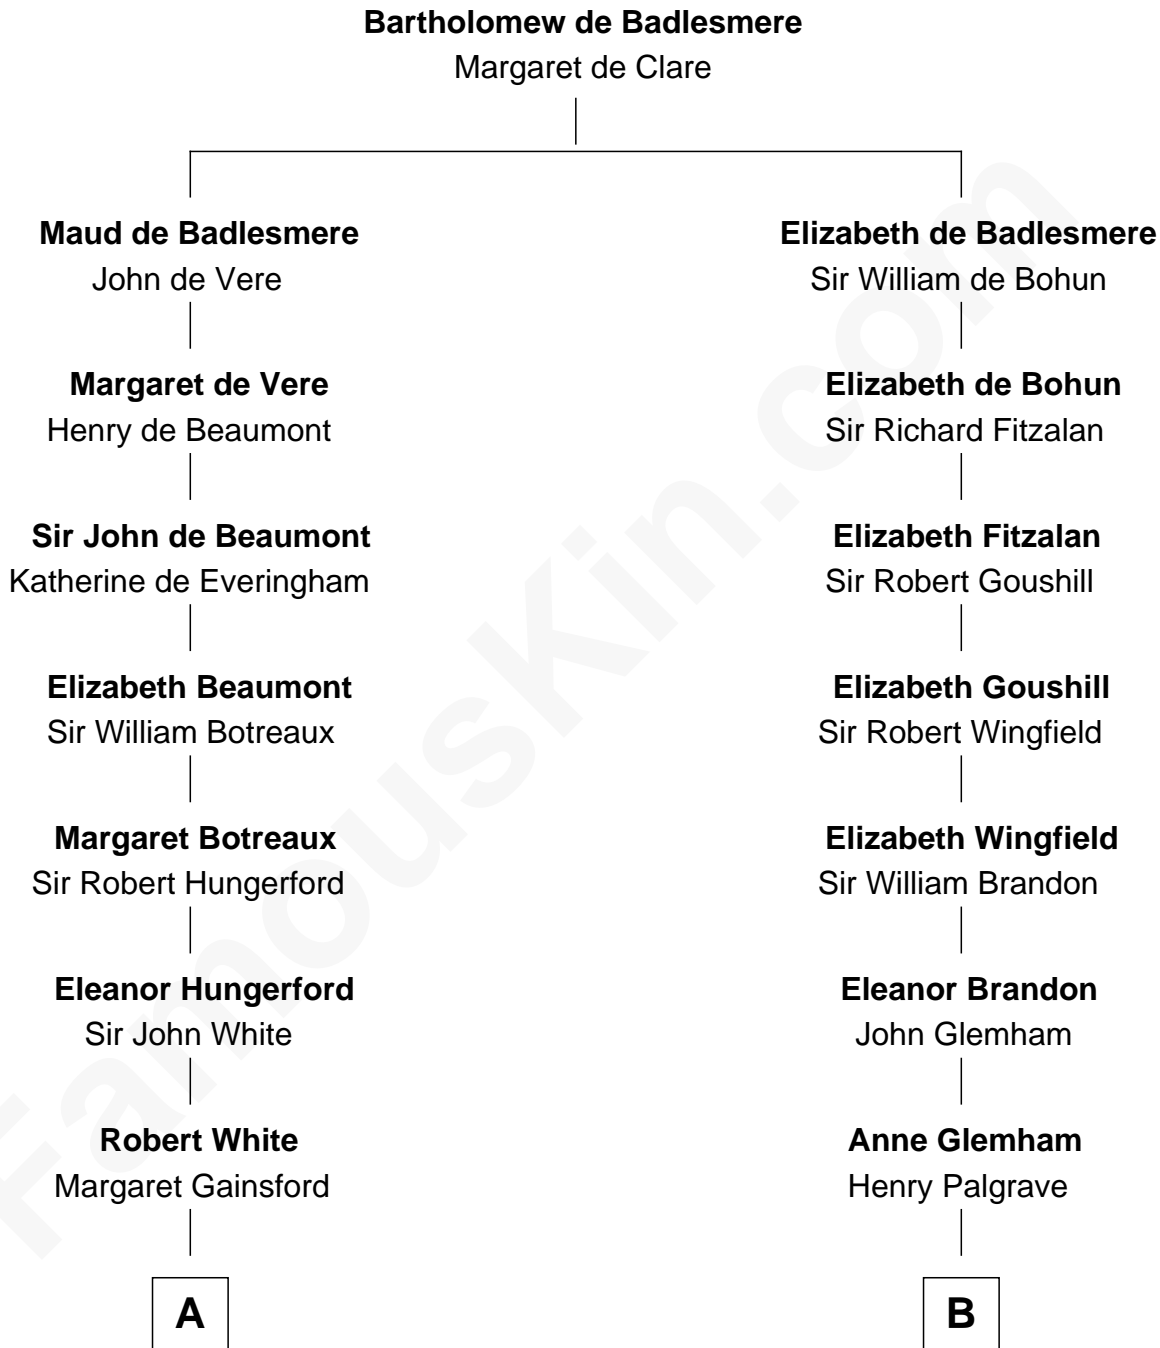

FamousKin.com

Relationship Chart of

Sir Charles Tupper

6th Prime Minister of Canada

17th cousin 1 time removed of

J. A. Folger

Founder of Folger Coffee Company

C

—
Rev. Charles Tupper

Miriam Lockhart

—
Sir Charles Tupper

6th Prime Minister of Canada

FamousKin.com