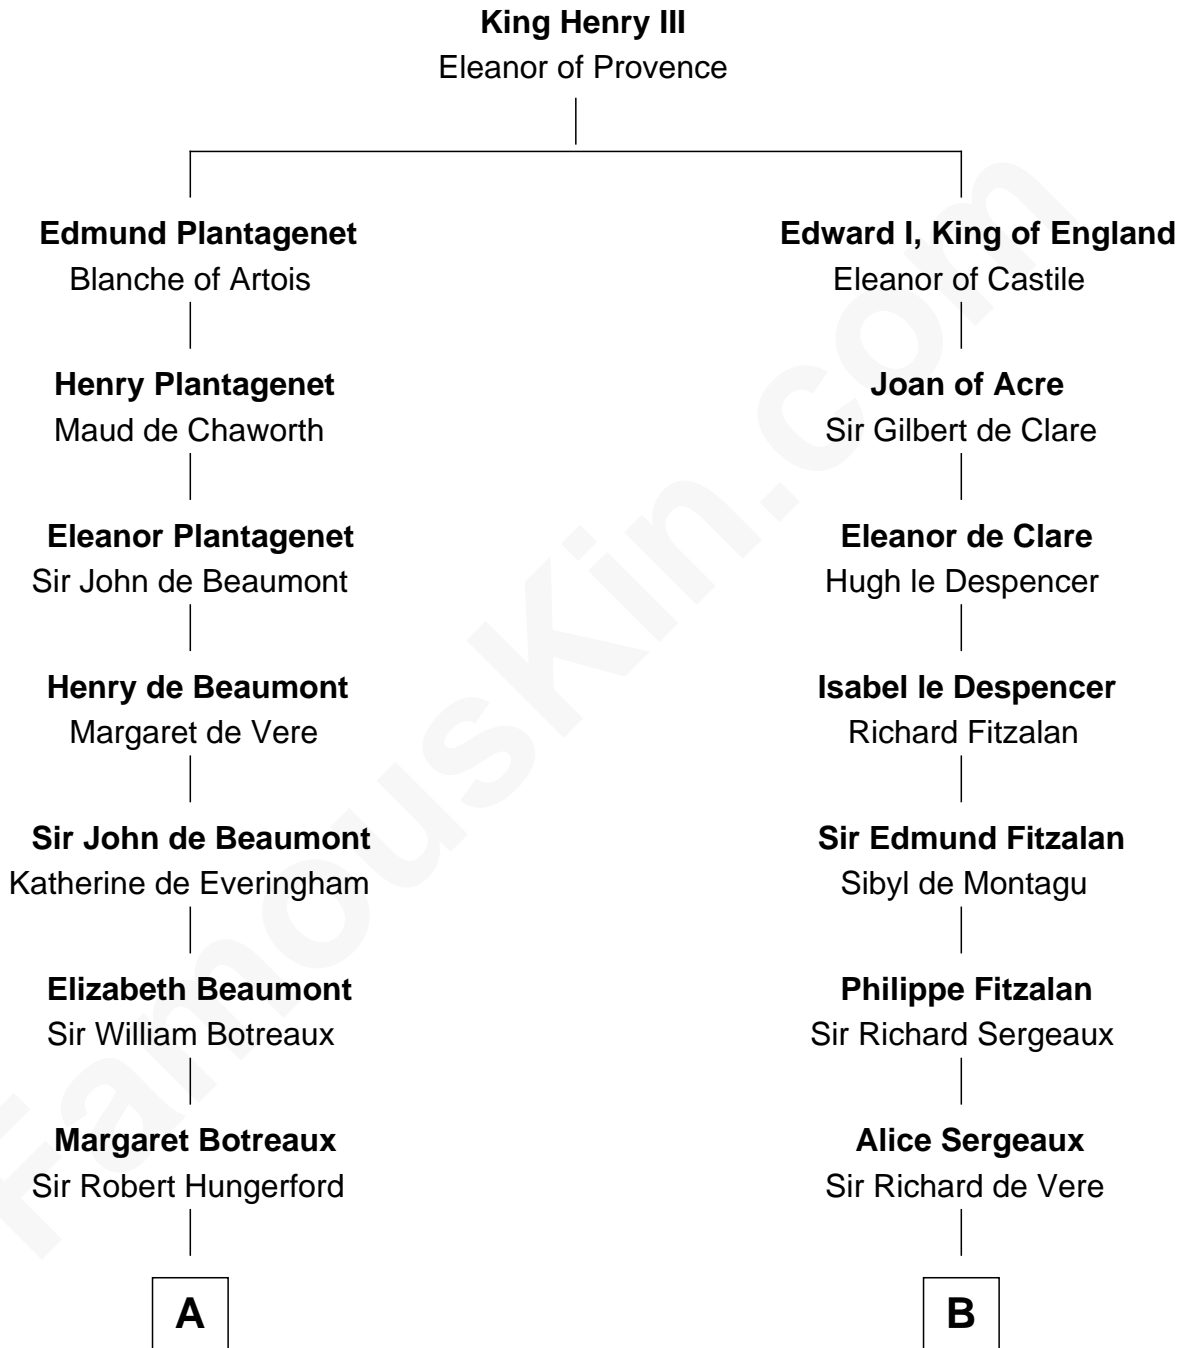

FamousKin.com

Relationship Chart of

Sir Charles Tupper

6th Prime Minister of Canada

18th cousin 2 times removed of

Samuel Howard

Boston Tea Party Participant

C

Mary Bassett
Eliakim Tupper

Charles Tupper
Elizabeth West

Rev. Charles Tupper
Miriam Lockhart

Sir Charles Tupper
6th Prime Minister of Canada

D

Martha Goffe
Ebenezer Howard

Samuel Howard
Boston Tea Party Participant