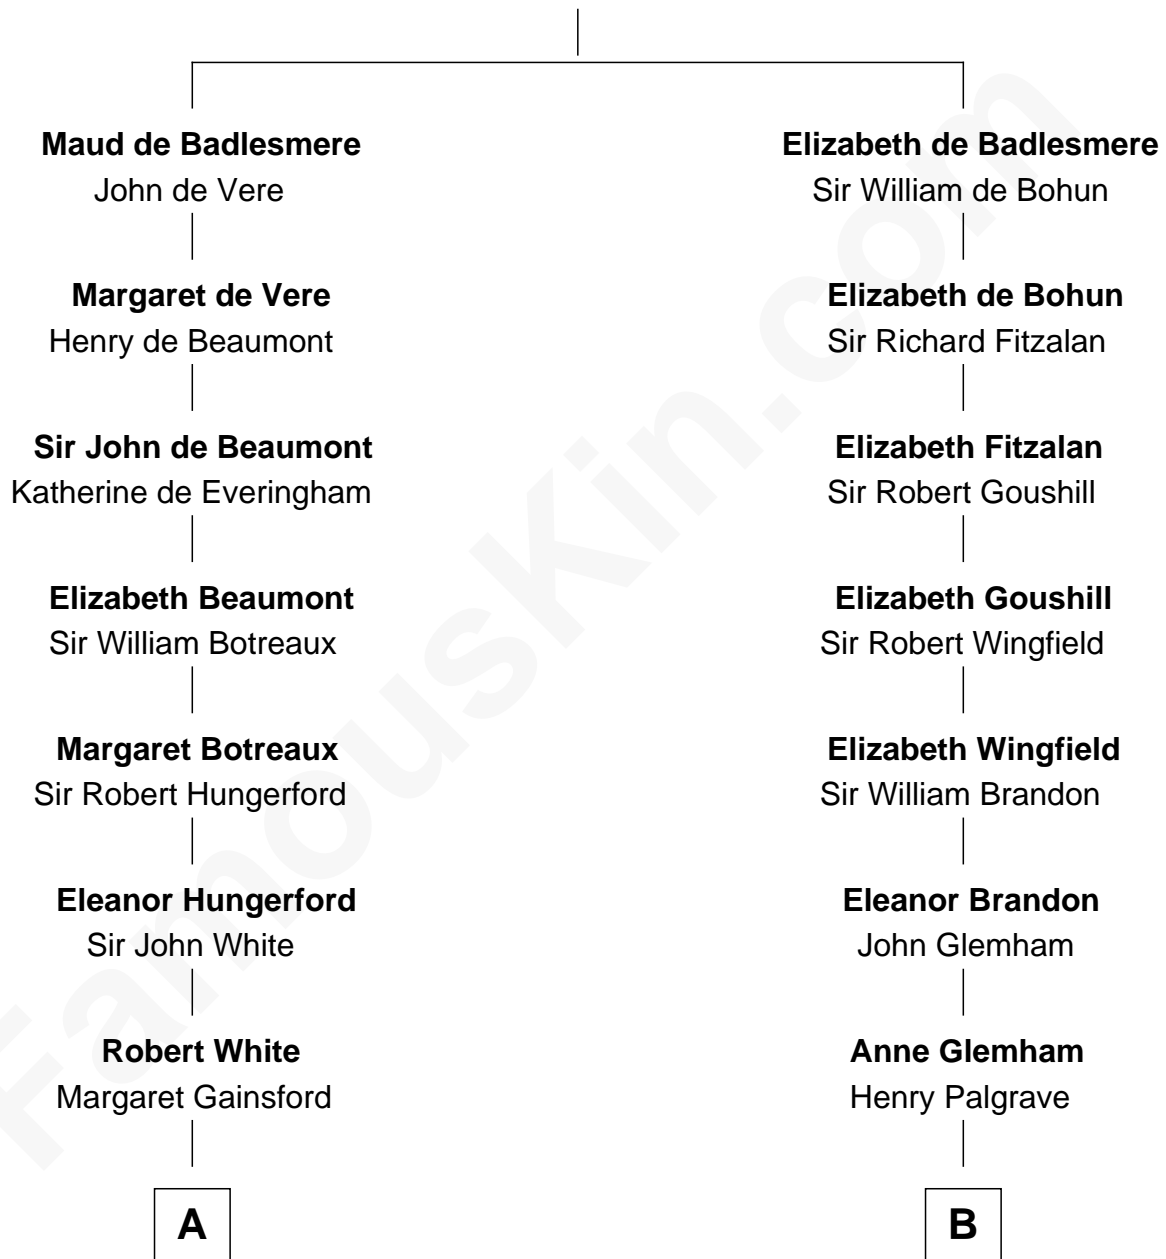

FamousKin.com

Relationship Chart of

Sir Charles Tupper

6th Prime Minister of Canada

15th cousin 3 times removed of

Eli Whitney

Inventor of the Cotton Gin

Bartholomew de Badlesmere

Margaret de Clare

C

—
Rev. Charles Tupper

Miriam Lockhart

—
Sir Charles Tupper

6th Prime Minister of Canada

FamousKin.com