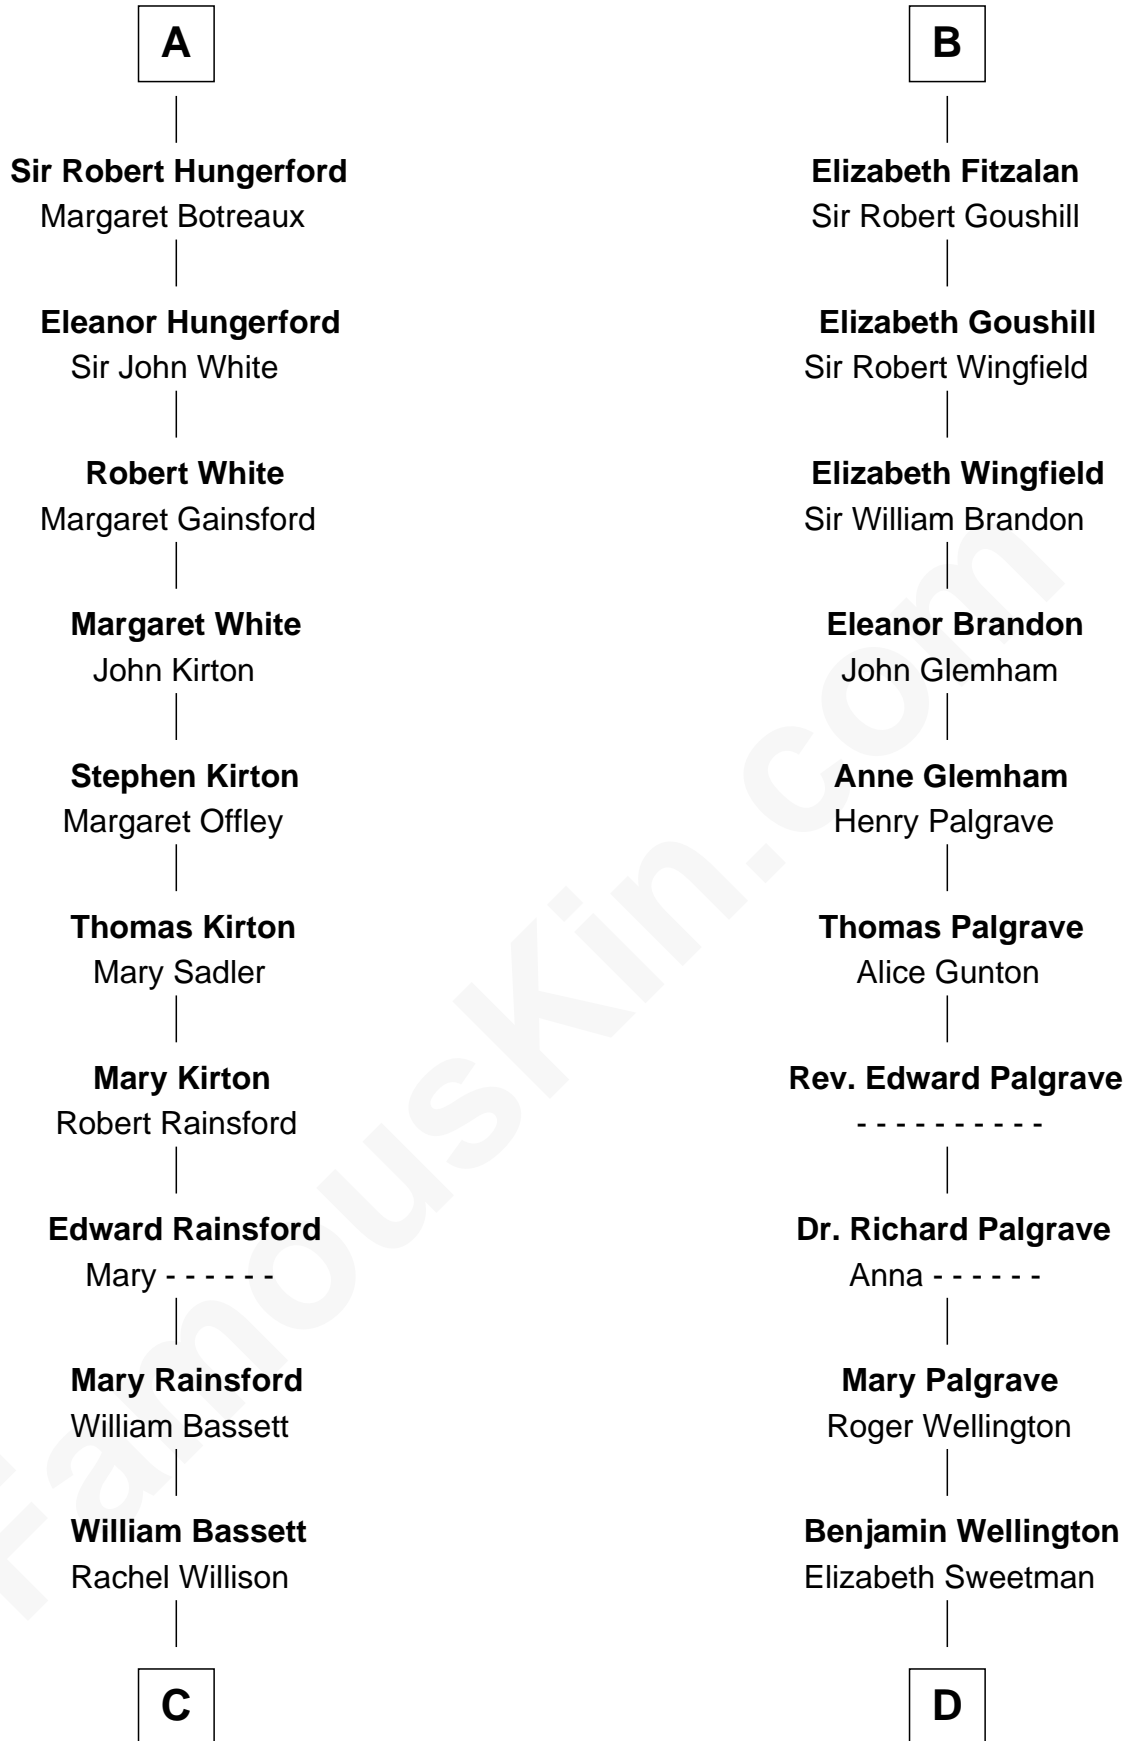

FamousKin.com Relationship Chart of

Sir Charles Tupper

6th Prime Minister of Canada

20th cousin 1 time removed of

Eli Whitney

Inventor of the Cotton Gin

C

William Bassett

Abigail Bourne

Mary Bassett

Eliakim Tupper

Charles Tupper

Elizabeth West

Rev. Charles Tupper

Miriam Lockhart

Sir Charles Tupper