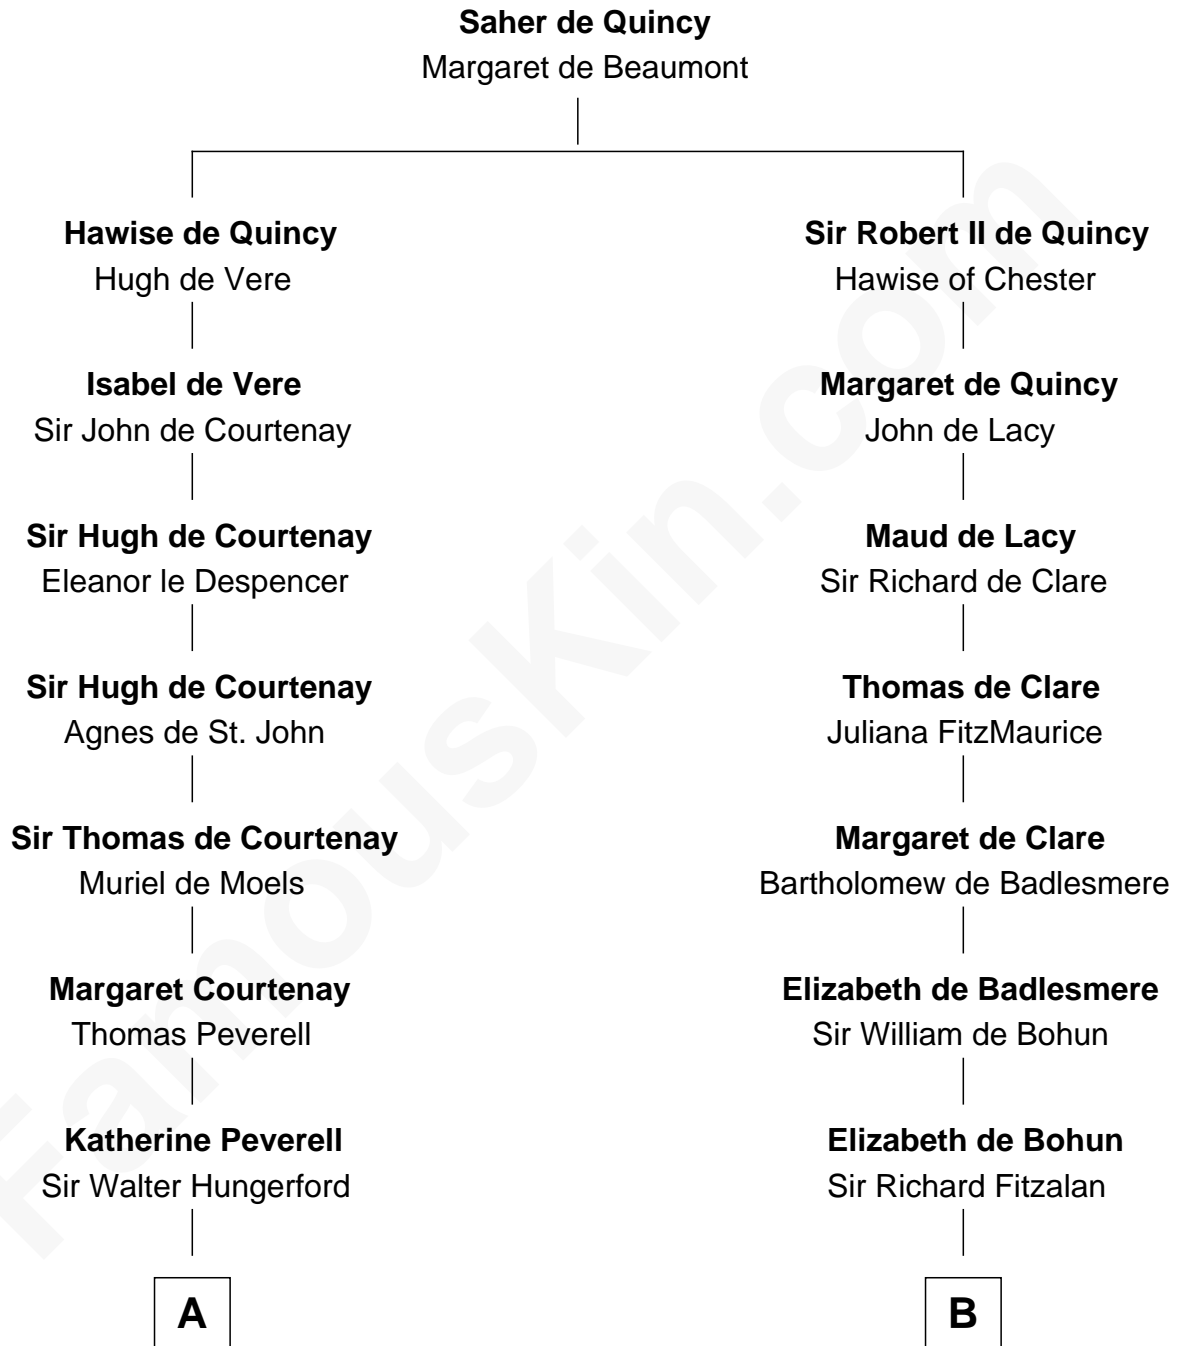

FamousKin.com Relationship Chart of

Sir Charles Tupper

6th Prime Minister of Canada

20th cousin 1 time removed of

Eli Whitney

Inventor of the Cotton Gin

C

William Bassett

Abigail Bourne

Mary Bassett

Eliakim Tupper

Charles Tupper

Elizabeth West

Rev. Charles Tupper

Miriam Lockhart

Sir Charles Tupper