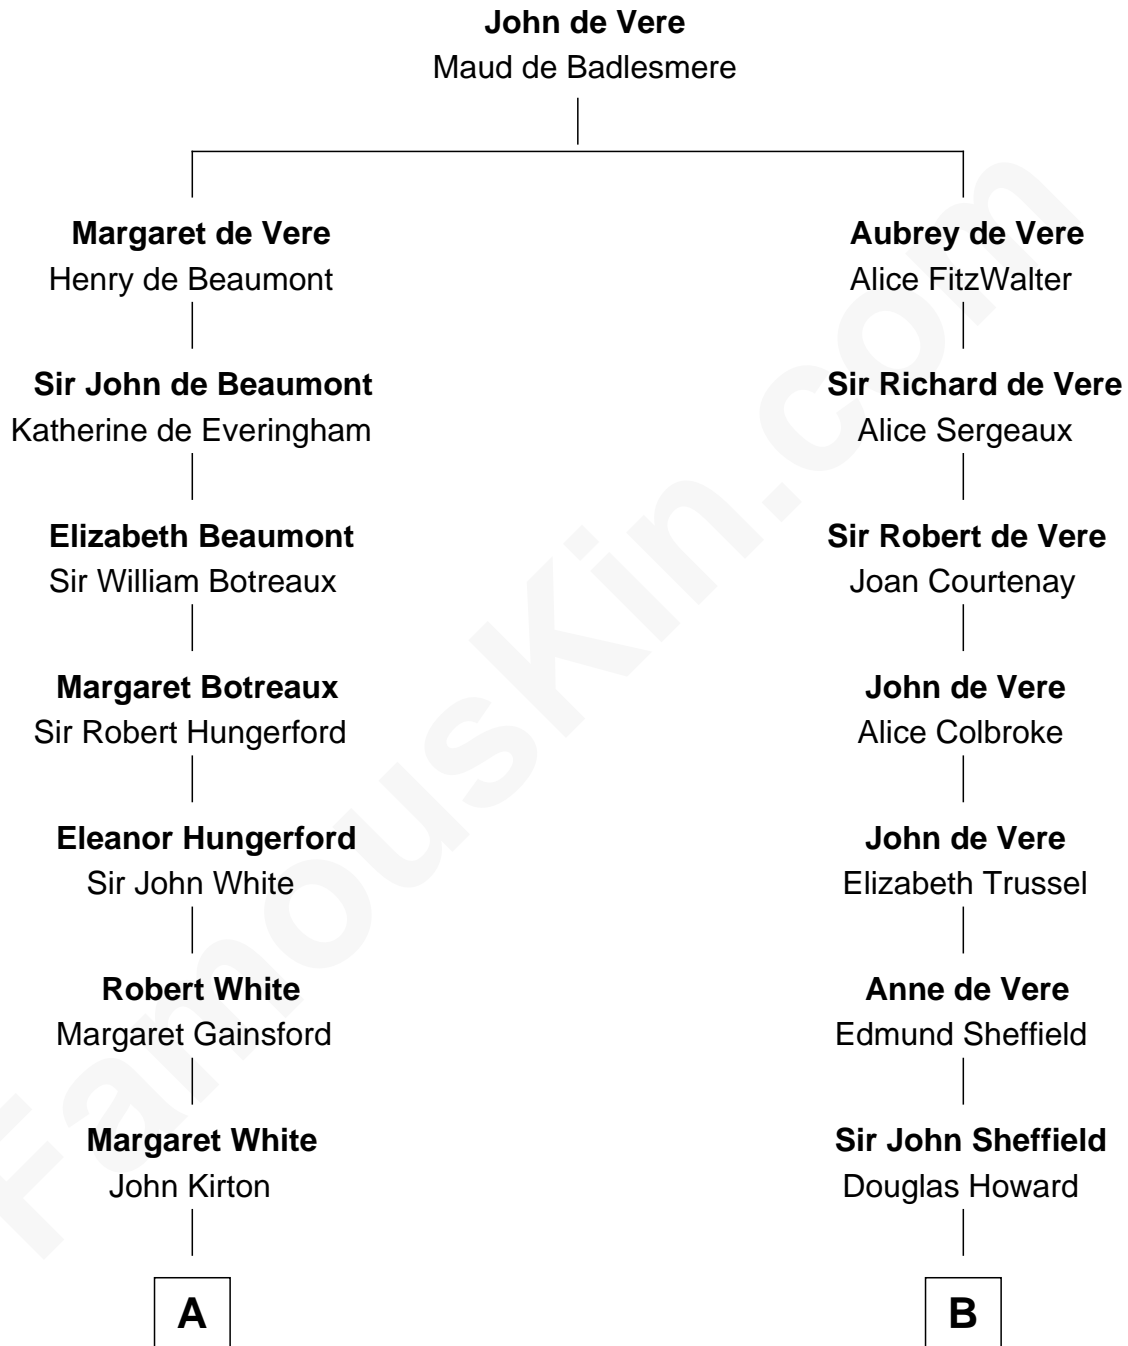

FamousKin.com Relationship Chart of

Sir Charles Tupper

6th Prime Minister of Canada

17th cousin 2 times removed of

Cara Delevingne

Fashion Model and Movie Actress

C

Jane Armyne Sheffield
Sir Jocelyn Edward Greville Stevens