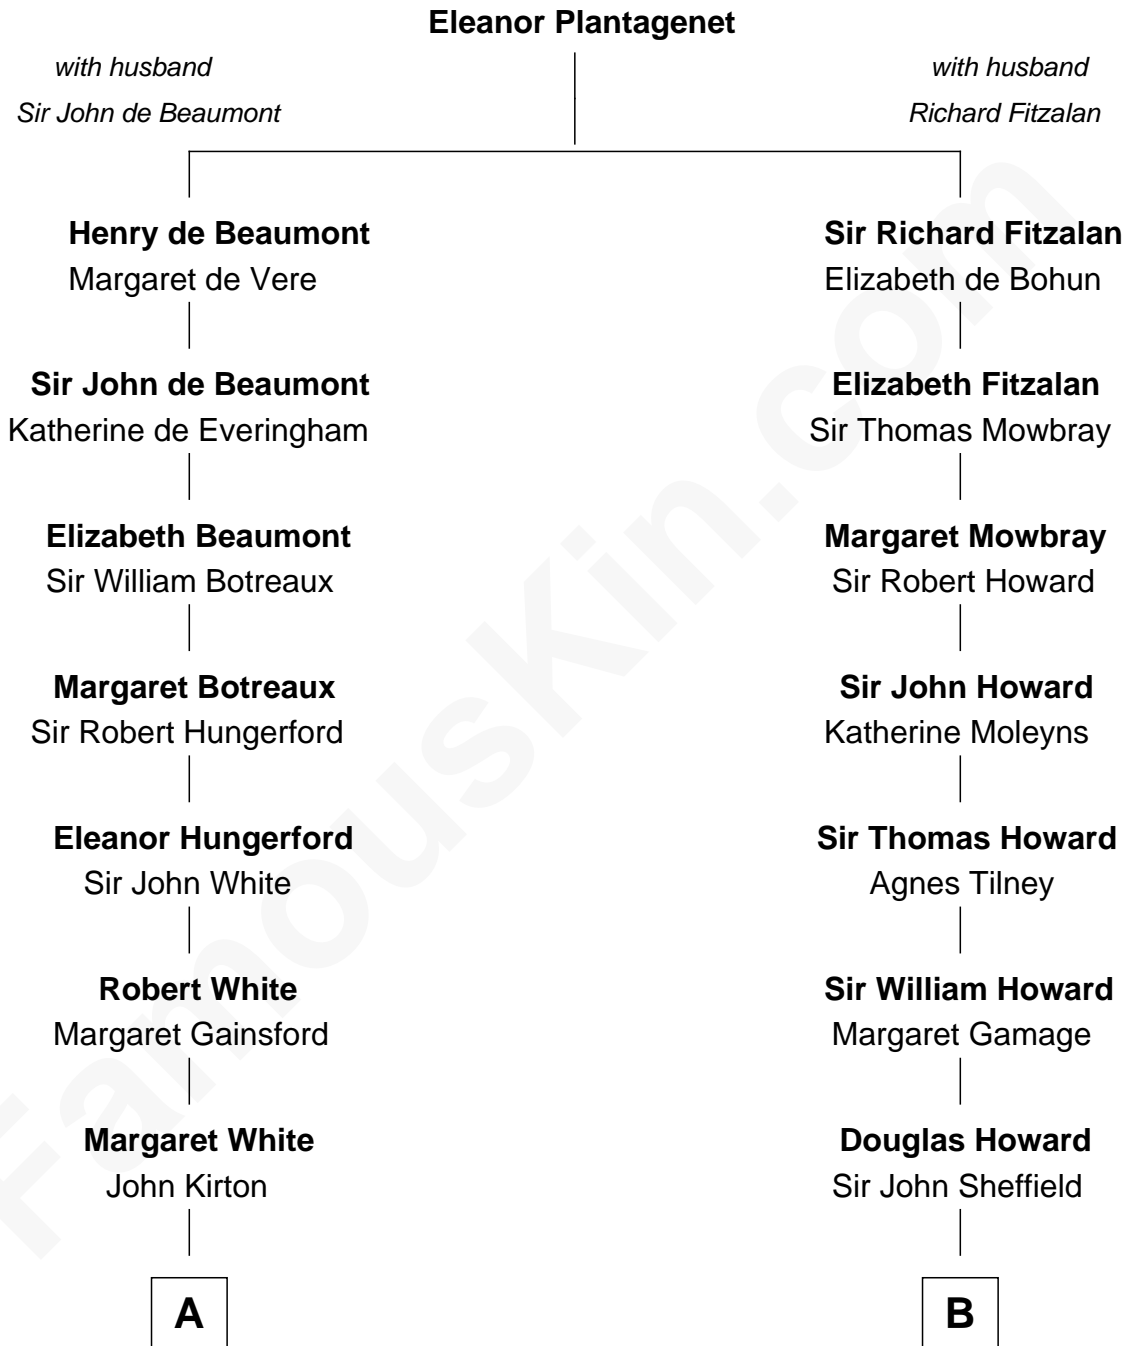

FamousKin.com

Relationship Chart of

Sir Charles Tupper

6th Prime Minister of Canada

17th cousin 2 times removed of

Cara Delevingne

Fashion Model and Movie Actress

C

Jane Armyne Sheffield
Sir Jocelyn Edward Greville Stevens

Pandora Anne Stevens
Charles Hamar Delevingne

Cara Delevingne
Model and Actress