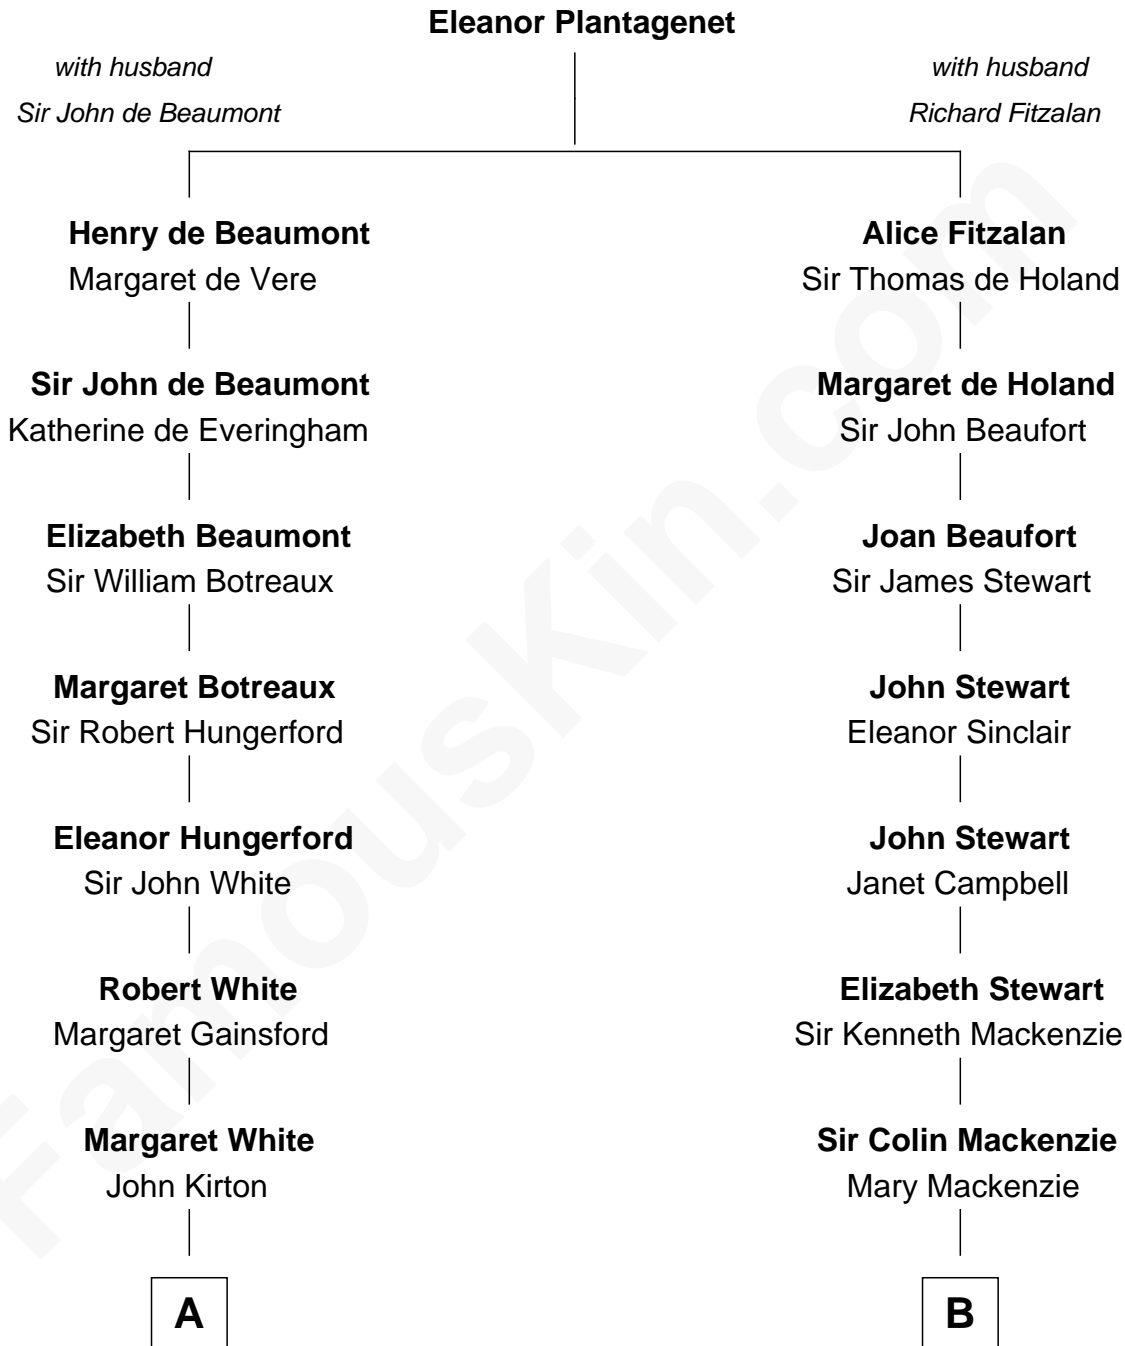

# FamousKin.com Relationship Chart of

**Sir Charles Tupper**

*6th Prime Minister of Canada*

17th cousin of

**Eleanor Roosevelt**

*First Lady of President Franklin D. Roosevelt*

**A**

**Stephen Kirton**  
Margaret Offley

**Thomas Kirton**  
Mary Sadler

**Mary Kirton**  
Robert Rainsford

**Edward Rainsford**  
Mary - - - - -

**Mary Rainsford**  
William Bassett

**William Bassett**  
Rachel Willison

**William Bassett**  
Abigail Bourne