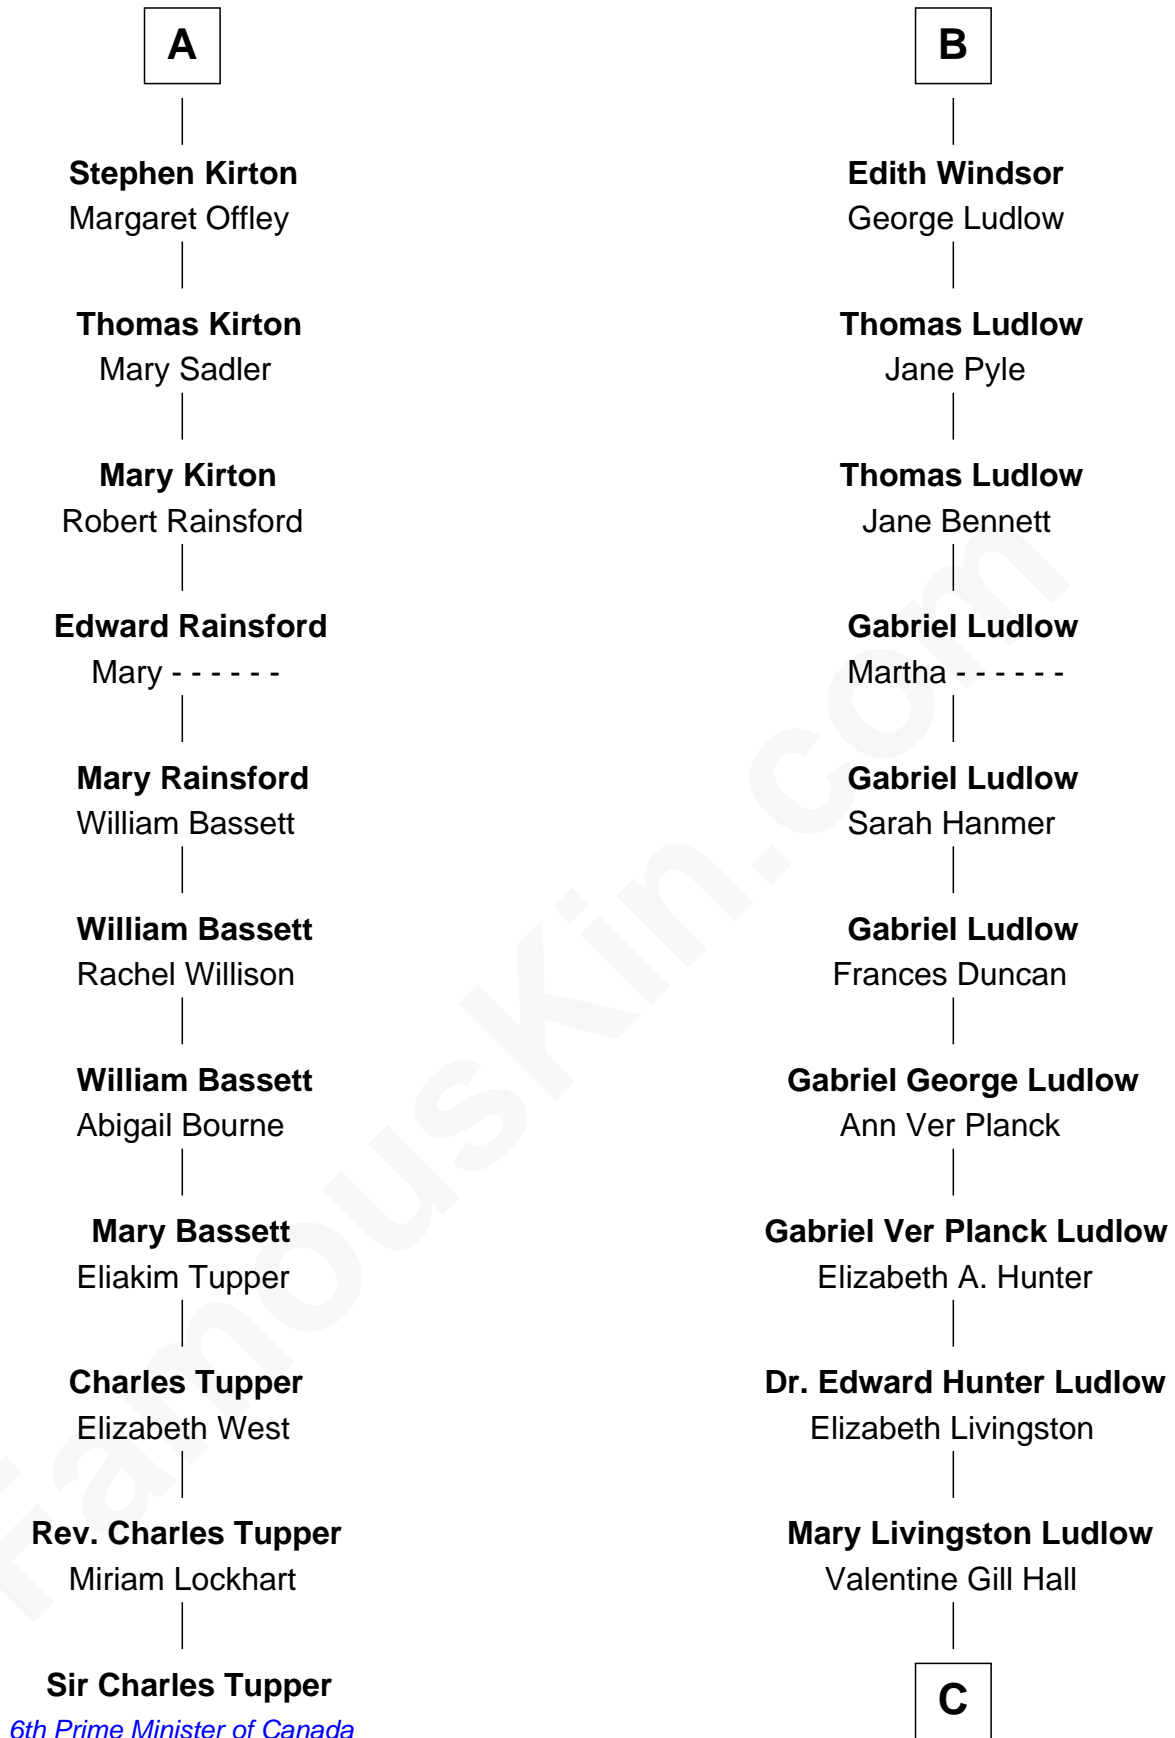

## Relationship Chart of

**Sir Charles Tupper**

*6th Prime Minister of Canada*

17th cousin 1 time removed of

**Eleanor Roosevelt**

*First Lady of President Franklin D. Roosevelt*

**Sir Hugh de Courtenay**

Agnes de St. John

**Eleanor Hungerford**

Sir John White

**Robert White**

Margaret Gainsford

**Margaret White**

John Kirton

**A**

**Sir Hugh de Courtenay**

John Andrews

**Elizabeth Andrews**

Sir Thomas de Windsor

**Sir Andrews de Windsor**

Elizabeth Blount

**B**

**C**

—  
**Anna Rebecca Hall**

Elliott Roosevelt

—  
**Eleanor Roosevelt**

*First Lady of Franklin Roosevelt*

FamousKin.com