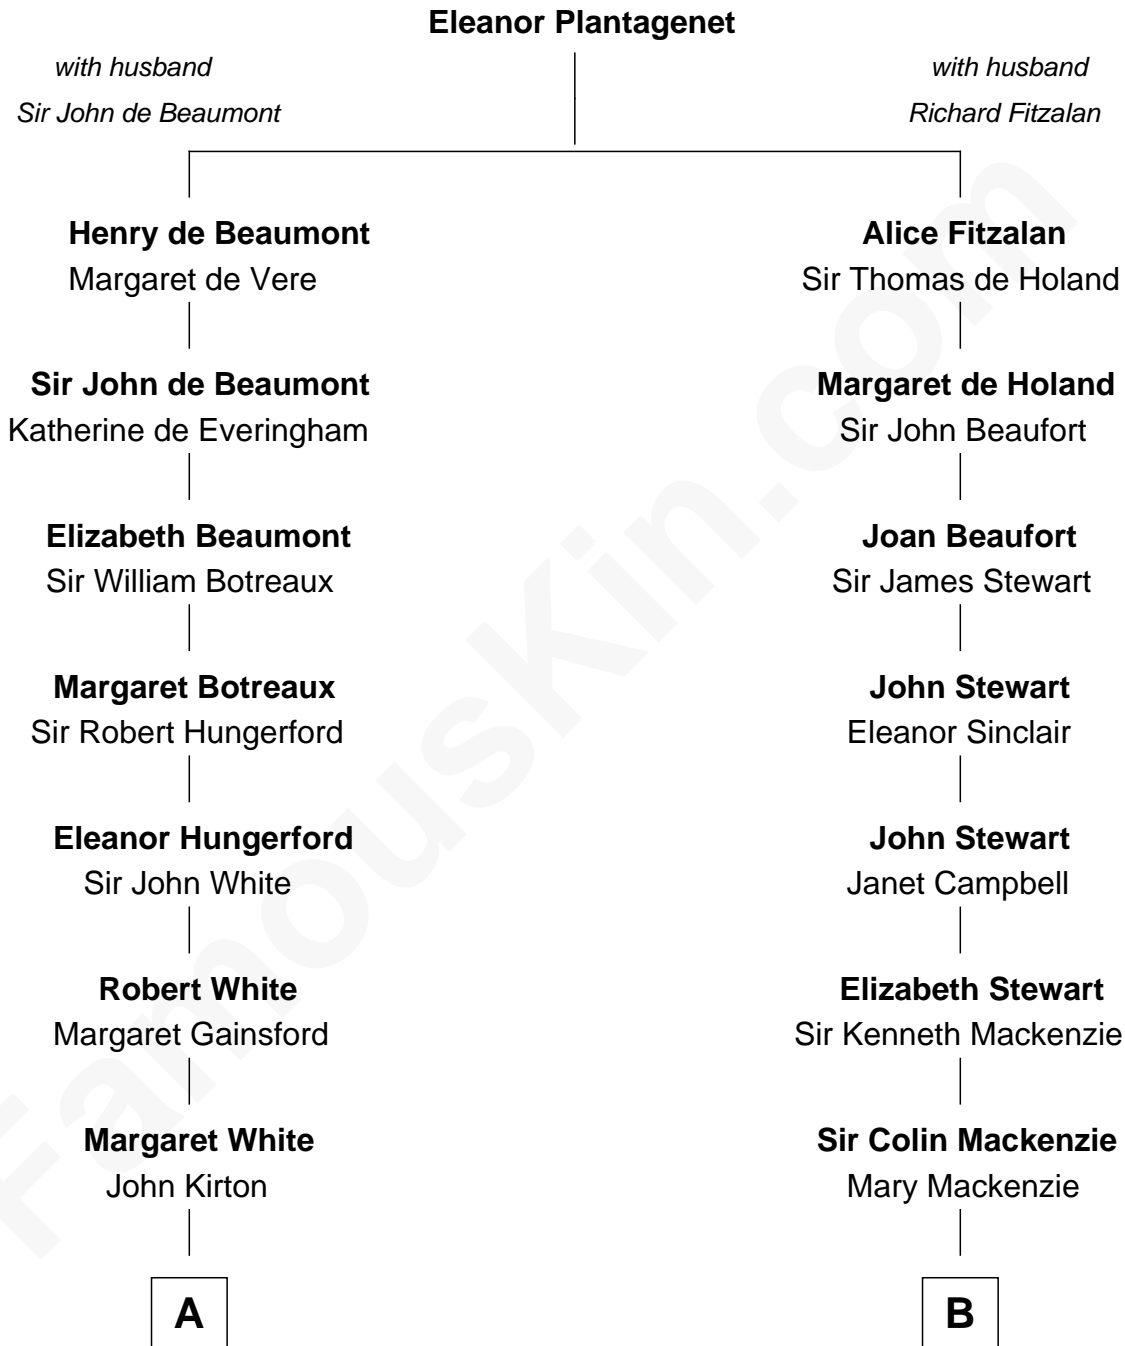

# FamousKin.com Relationship Chart of

**Sir Charles Tupper**

*6th Prime Minister of Canada*

16th cousin 1 time removed of

**Theodore Roosevelt**

*26th U.S. President*

**A**

**Stephen Kirton**  
Margaret Offley

**Thomas Kirton**  
Mary Sadler

**Mary Kirton**  
Robert Rainsford

**Edward Rainsford**  
Mary - - - - -

**Mary Rainsford**  
William Bassett

**William Bassett**  
Rachel Willison

**William Bassett**  
Abigail Bourne