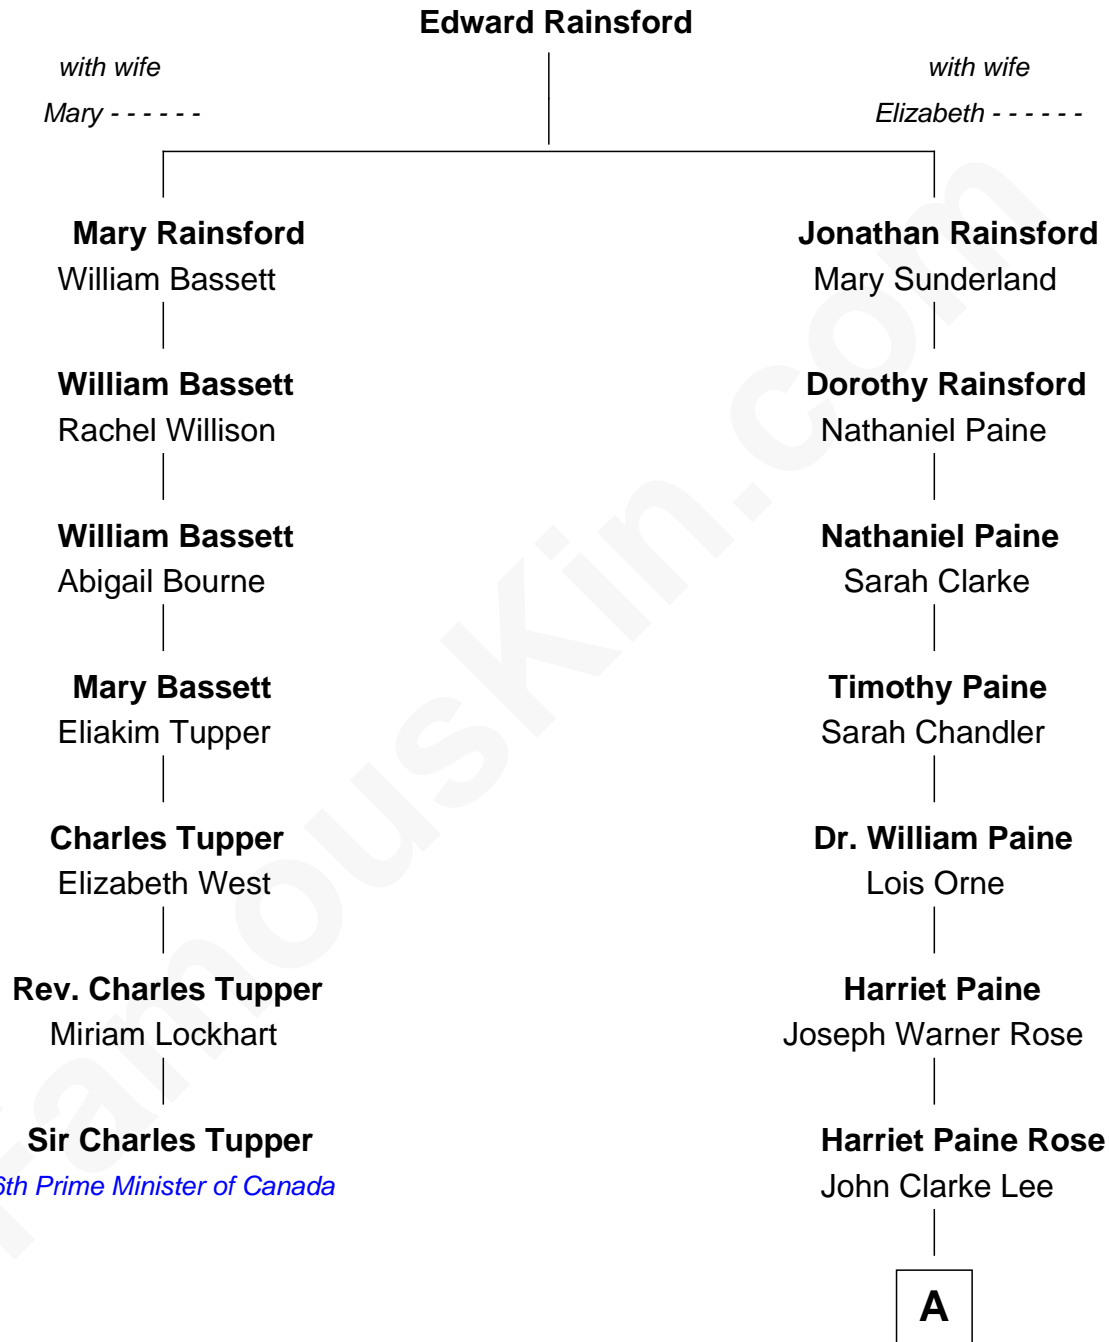

FamousKin.com Relationship Chart of

Sir Charles Tupper

6th Prime Minister of Canada

6th cousin 2 times removed of

Alice (Lee) Roosevelt

First Wife of President Theodore Roosevelt

A

George Cabot Lee
Caroline Watts Haskell

Alice (Lee) Roosevelt
Wife of President Theodore Roosevelt

FamousKin.com