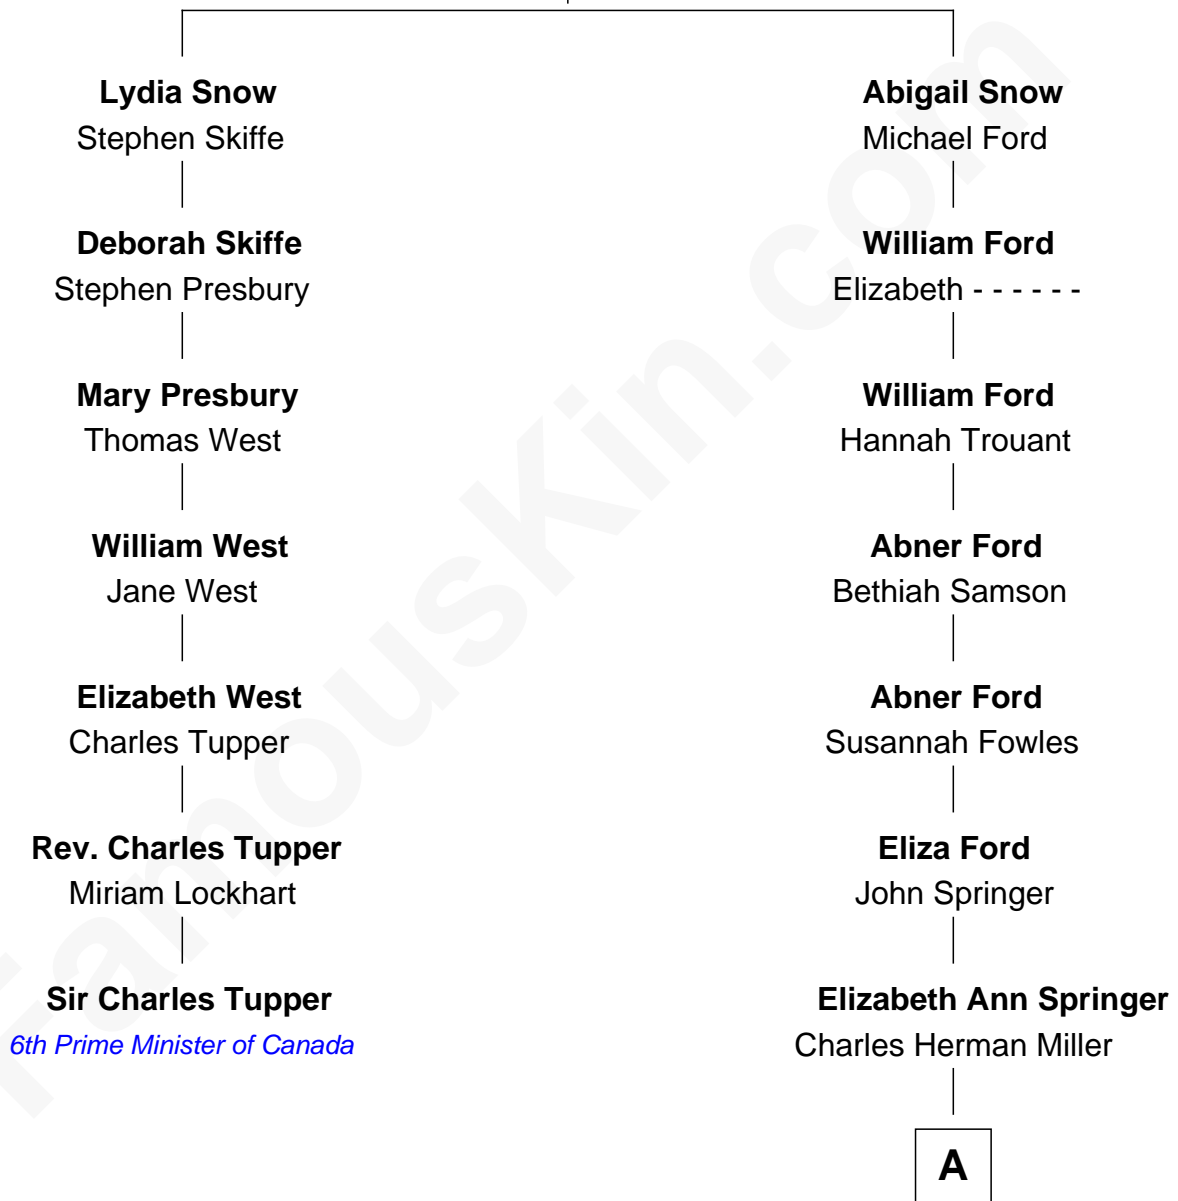

FamousKin.com Relationship Chart of

Sir Charles Tupper

6th Prime Minister of Canada

6th cousin 4 times removed of

Marie-Chantal Miller

Crown Princess of Greece

Anthony Snow

Abigail Warren