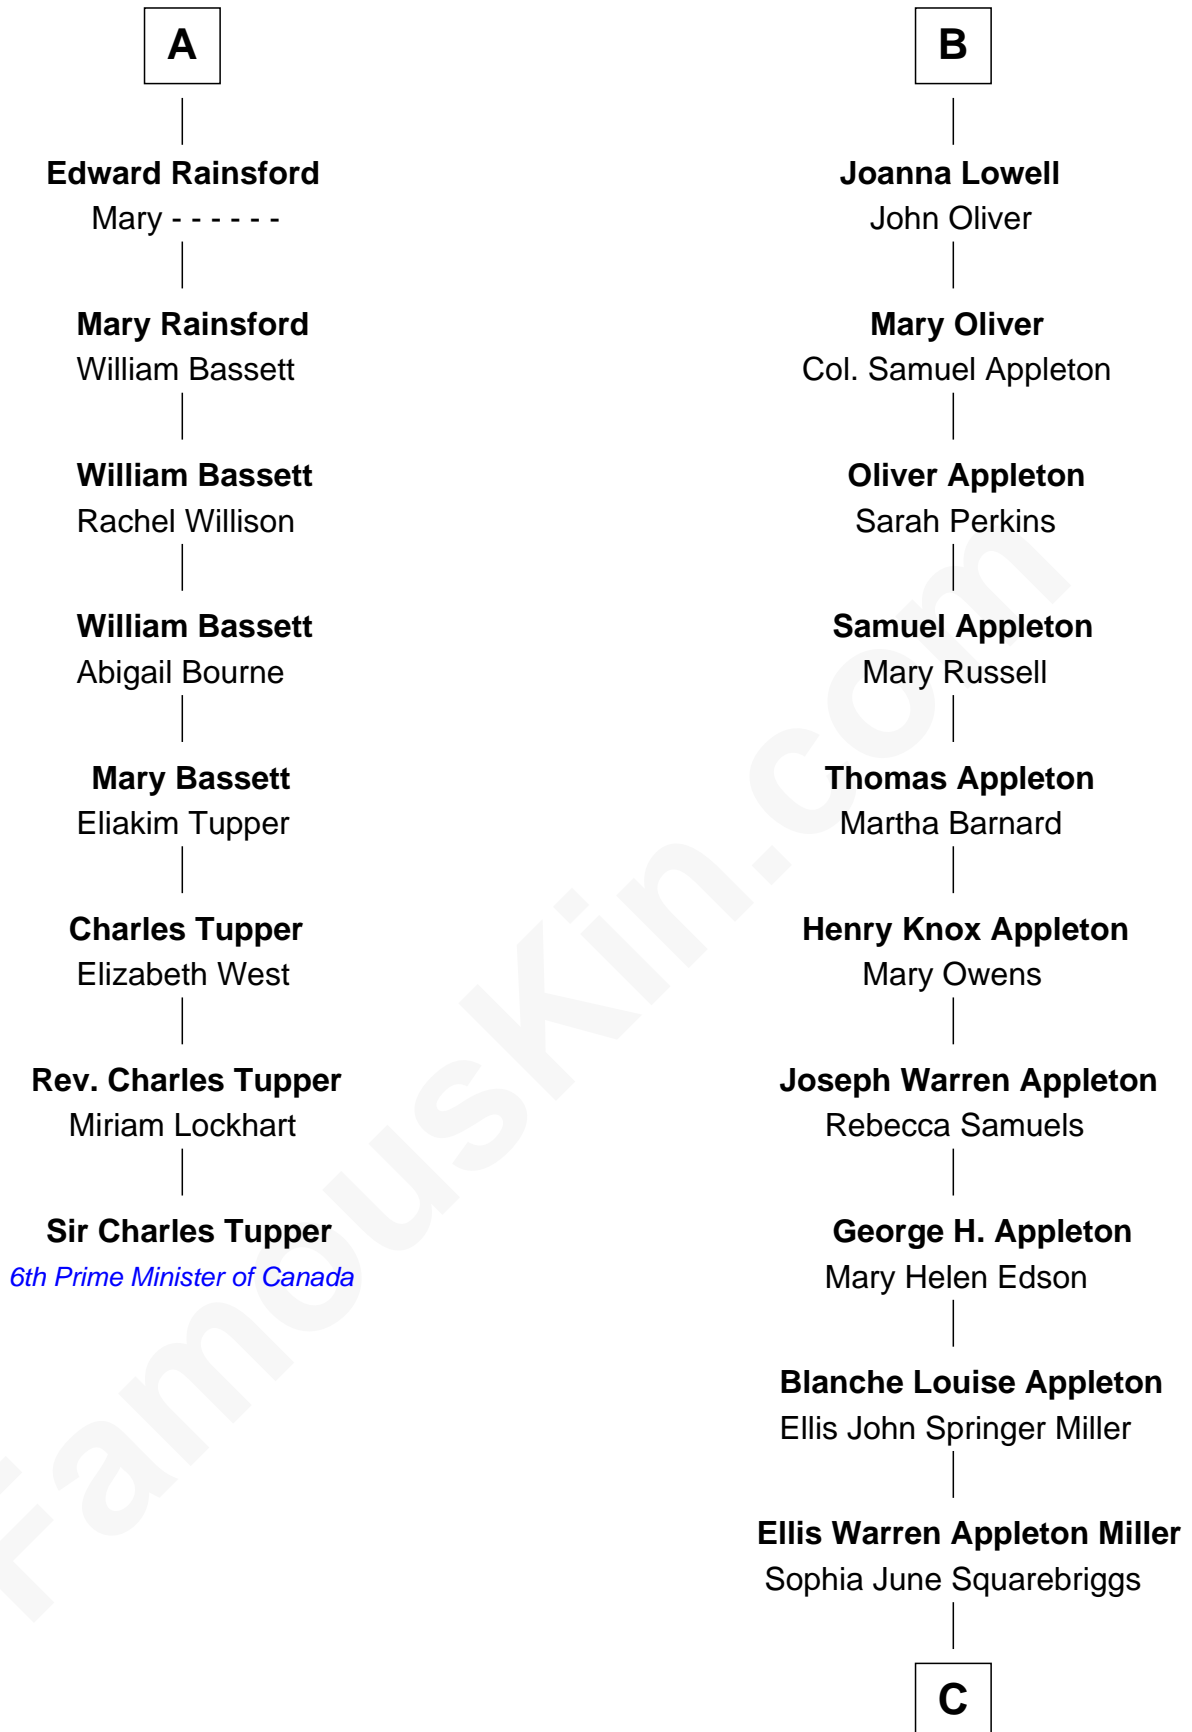

FamousKin.com Relationship Chart of

Sir Charles Tupper

6th Prime Minister of Canada

14th cousin 4 times removed of

Marie-Chantal Miller

Crown Princess of Greece

Sir Walter Hungerford

Katherine Peverell

Sir Robert Hungerford

Margaret Botreaux

Eleanor Hungerford

Sir John White

Robert White

Margaret Gainsford

Margaret White

John Kirton

Stephen Kirton

Margaret Offley

Thomas Kirton

Mary Sadler

Mary Kirton

Robert Rainsford

A

Elizabeth Hungerford

Edmund Percival

Christian Percival

Richard Lowle

Percival Lowell

Rebecca - - - - -

B

C

Robert Warren Miller
Marie Clara Pesantes