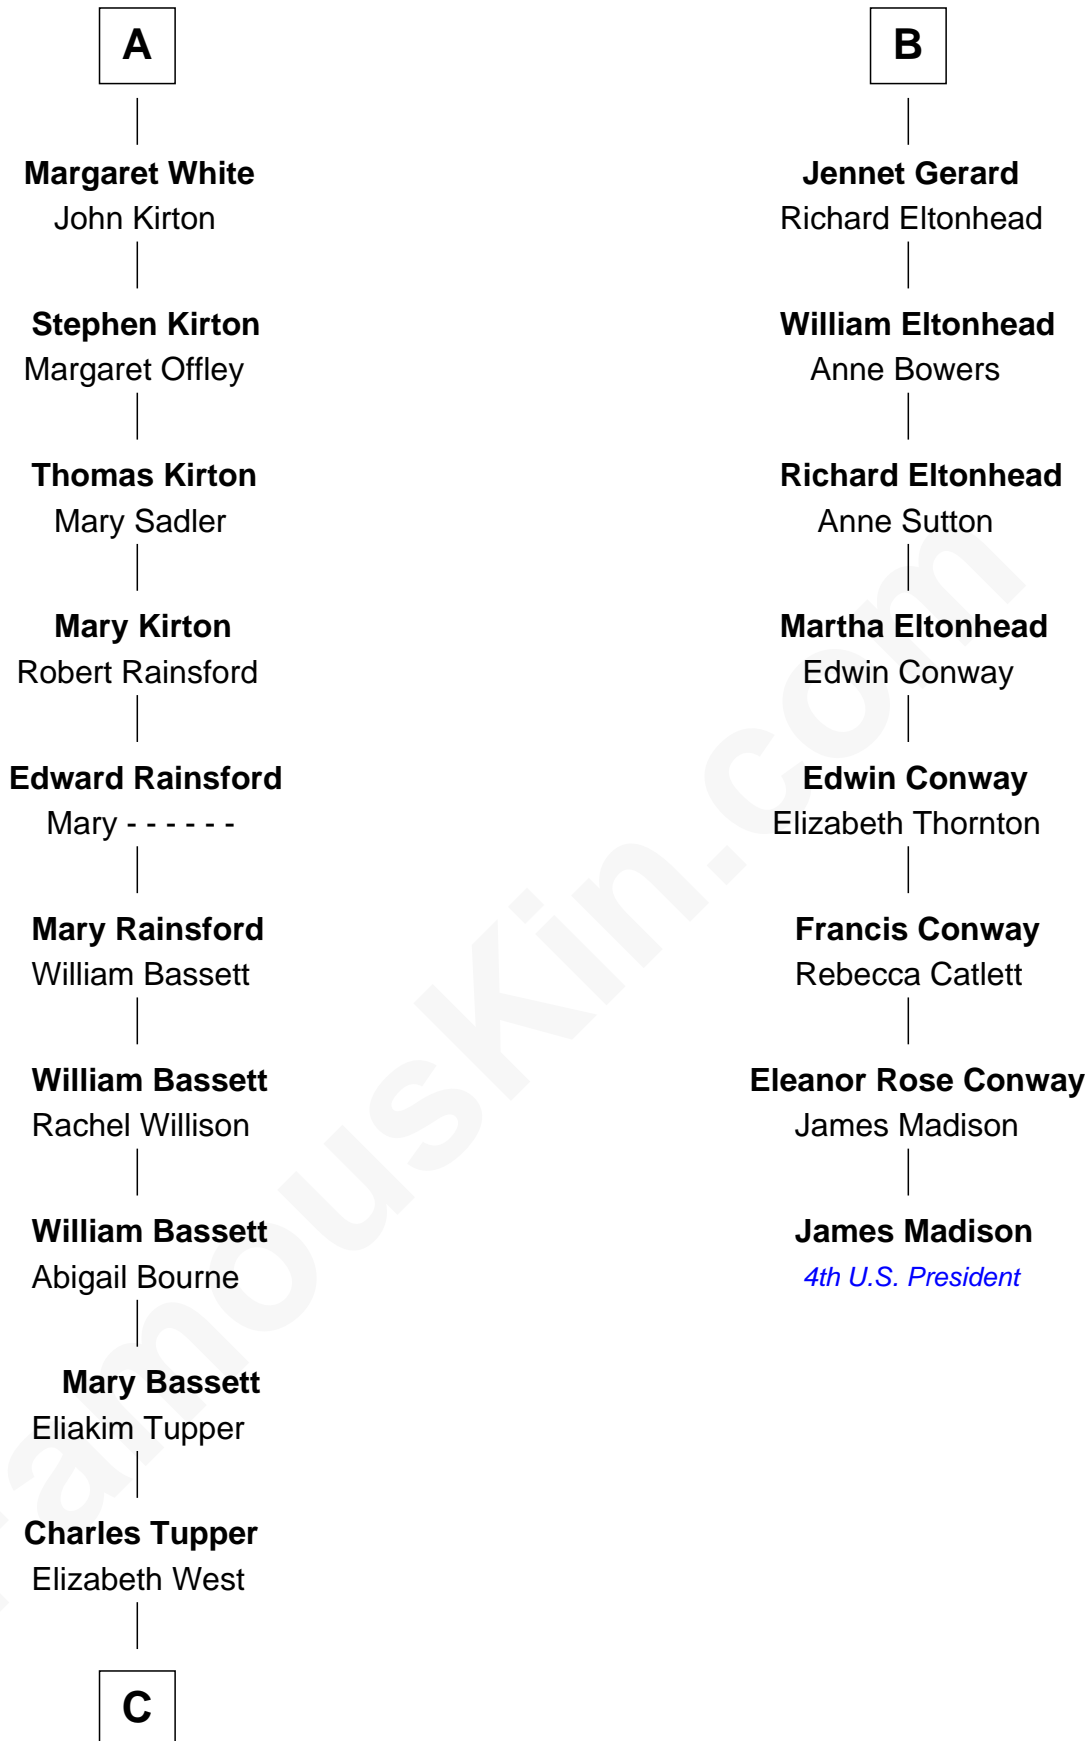

FamousKin.com Relationship Chart of

Sir Charles Tupper

6th Prime Minister of Canada

14th cousin 4 times removed of

James Madison

4th U.S. President

Bartholomew de Badlesmere

Margaret de Clare

C

Rev. Charles Tupper

Miriam Lockhart

Sir Charles Tupper

6th Prime Minister of Canada

FamousKin.com