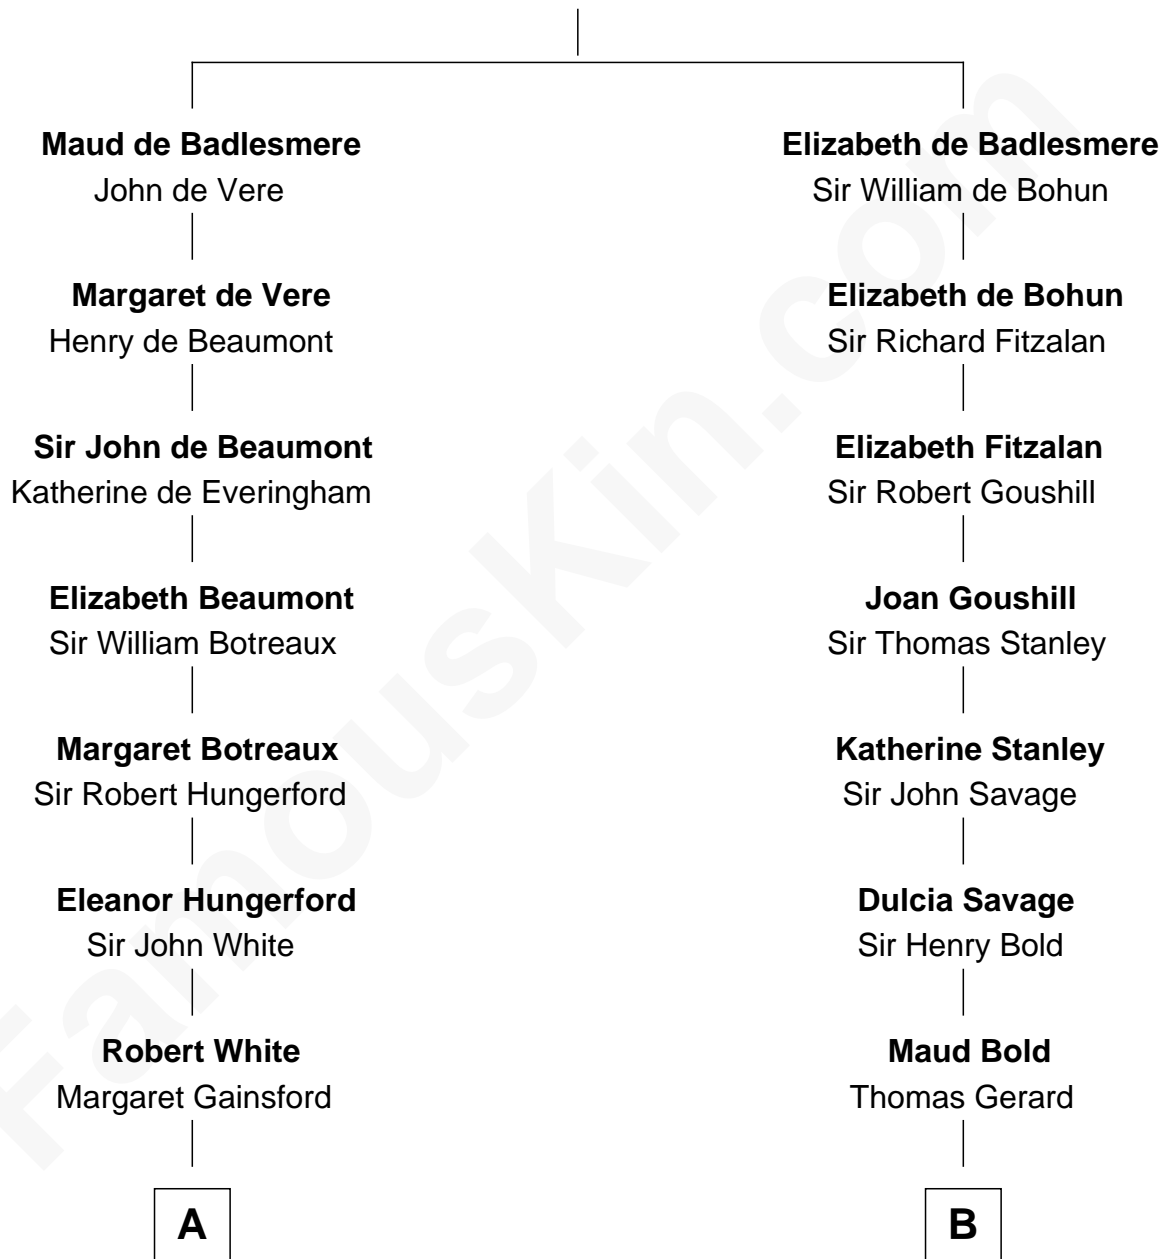

FamousKin.com Relationship Chart of

Sir Charles Tupper

6th Prime Minister of Canada

14th cousin 4 times removed of

James Madison

4th U.S. President

Bartholomew de Badlesmere

Margaret de Clare

C

Rev. Charles Tupper

Miriam Lockhart

Sir Charles Tupper

6th Prime Minister of Canada

FamousKin.com