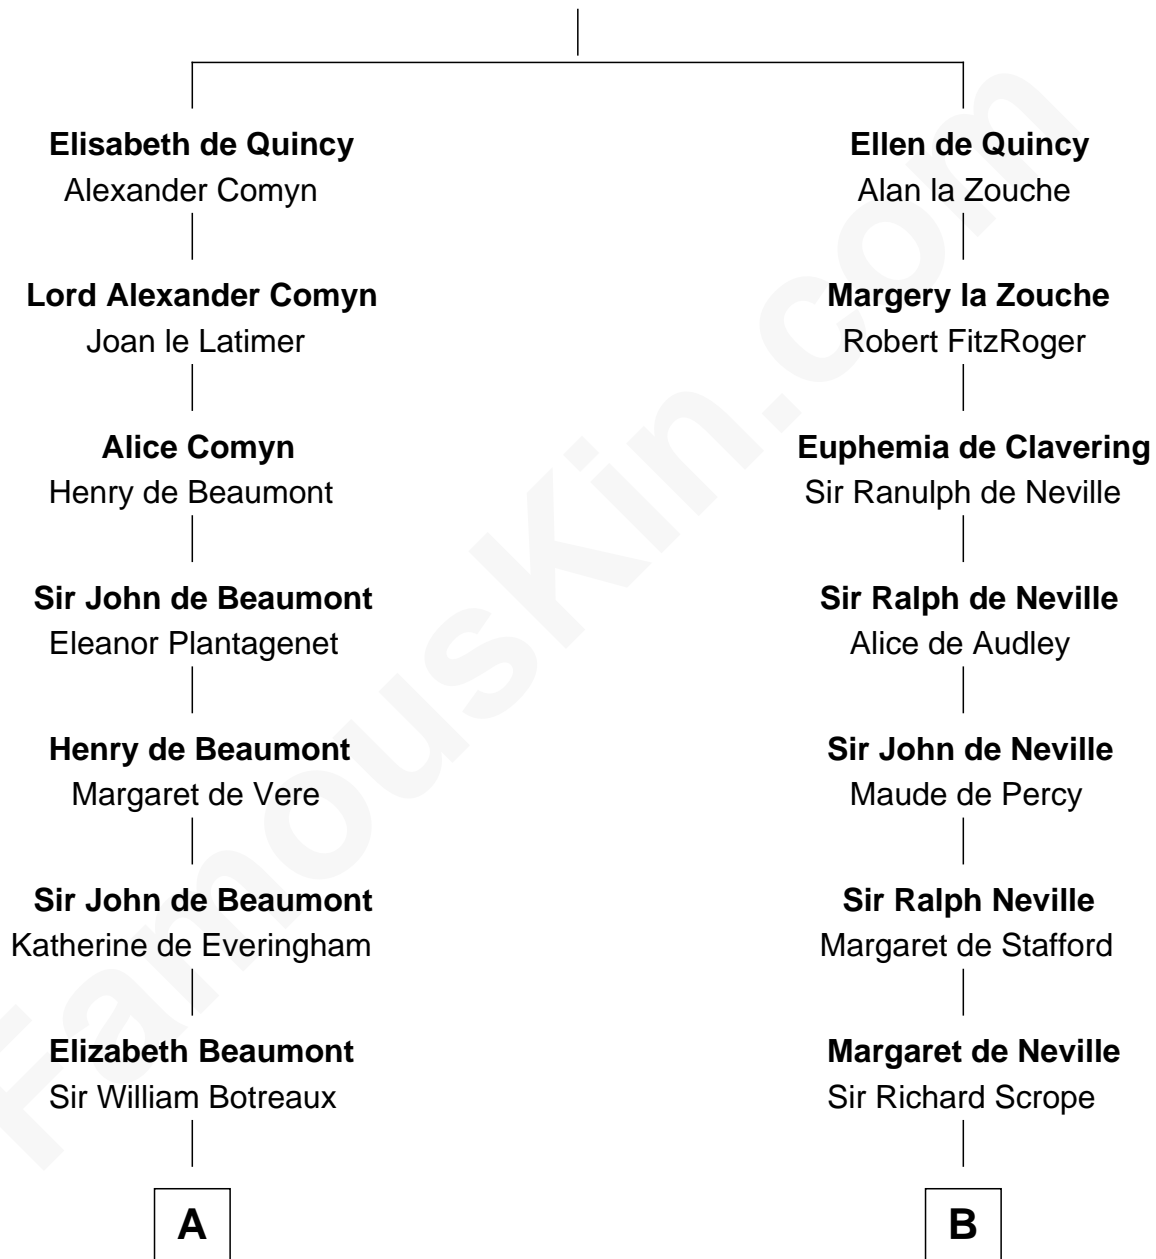

# FamousKin.com Relationship Chart of

**Sir Charles Tupper**

*6th Prime Minister of Canada*

17th cousin 4 times removed of

**James Madison**

*4th U.S. President*

**Sir Roger de Quincy**

Helen of Galloway

**C**

William Bassett

Abigail Bourne

Mary Bassett

Eliakim Tupper

Charles Tupper

Elizabeth West

Rev. Charles Tupper

Miriam Lockhart

Sir Charles Tupper

*6th Prime Minister of Canada*

FamousKin.com