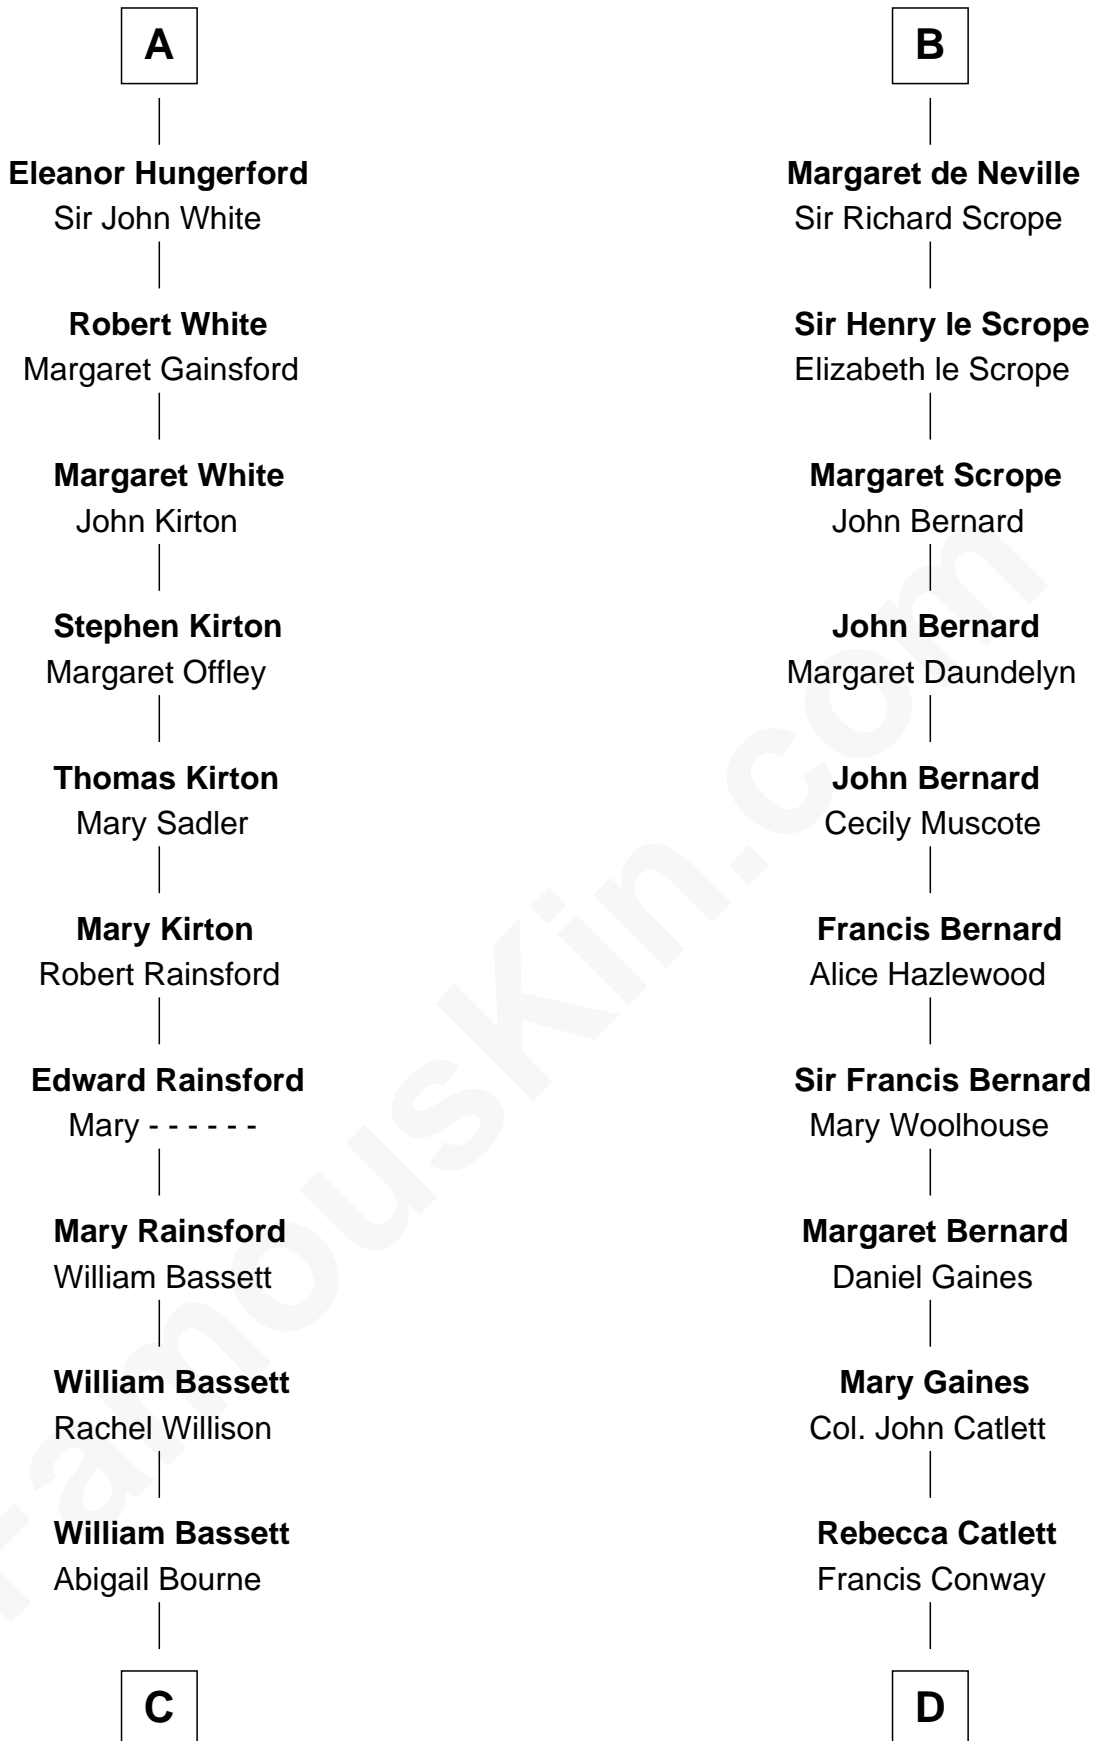

FamousKin.com Relationship Chart of

Sir Charles Tupper

6th Prime Minister of Canada

18th cousin 2 times removed of

James Madison

4th U.S. President

John de Brienne
Berenguela of Leon

C

Mary Bassett
Eliakim Tupper

Charles Tupper
Elizabeth West

Rev. Charles Tupper
Miriam Lockhart

Sir Charles Tupper
6th Prime Minister of Canada

D

Eleanor Rose Conway
James Madison

James Madison
4th U.S. President