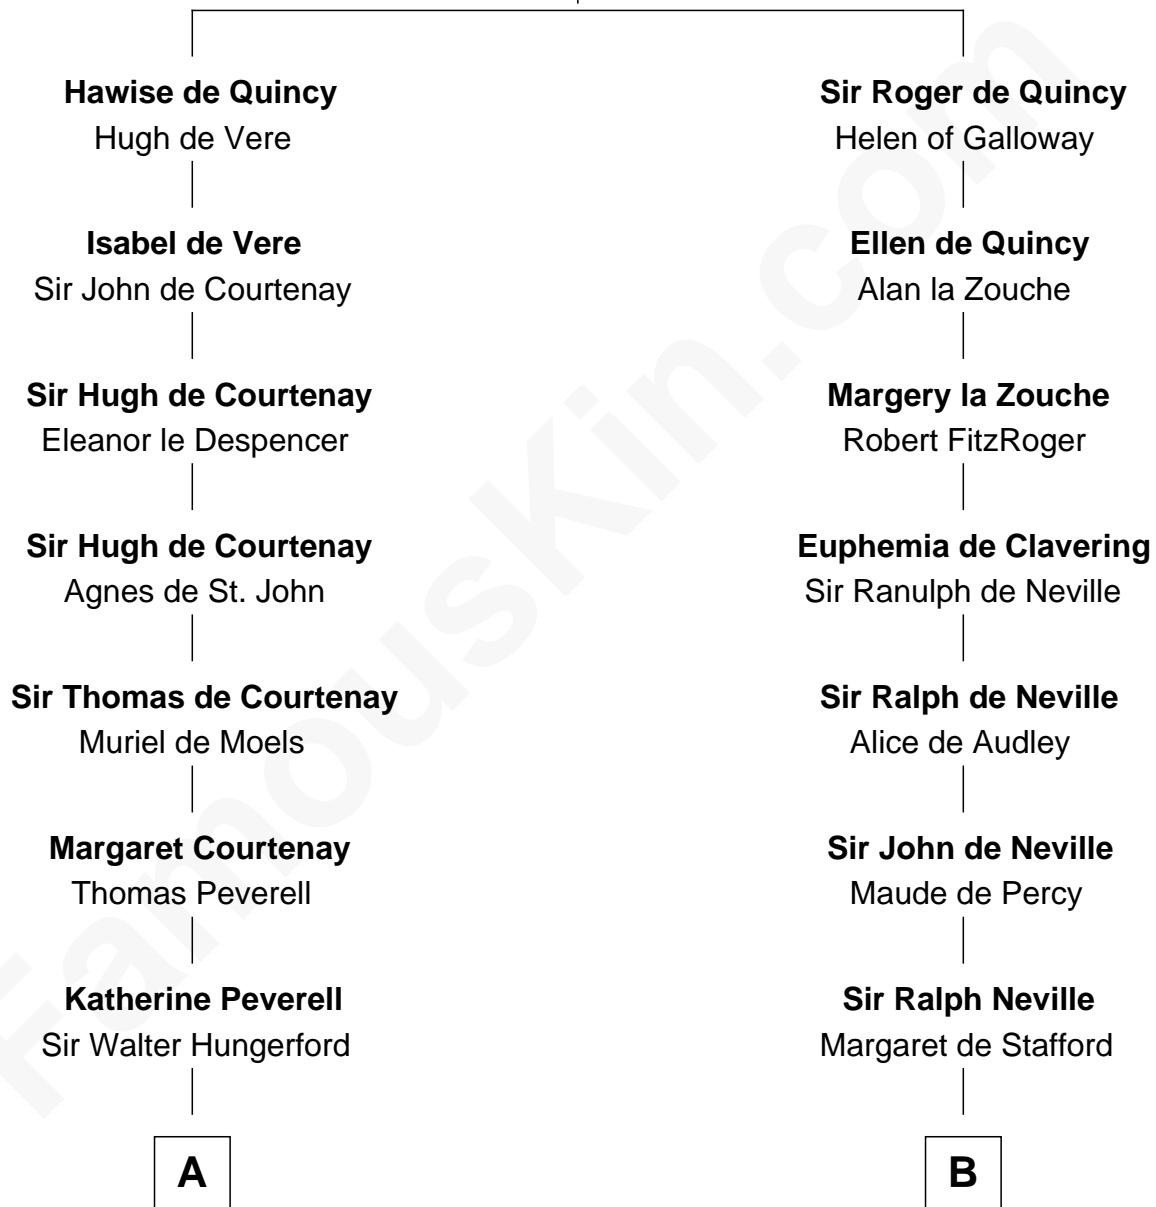

FamousKin.com Relationship Chart of

Sir Charles Tupper

6th Prime Minister of Canada

18th cousin 3 times removed of

James Madison

4th U.S. President

Saher de Quincy
Margaret de Beaumont

C

William Bassett

Abigail Bourne

Mary Bassett

Eliakim Tupper

Charles Tupper

Elizabeth West

Rev. Charles Tupper

Miriam Lockhart

Sir Charles Tupper

6th Prime Minister of Canada

D

Eleanor Rose Conway

James Madison

James Madison

4th U.S. President

FamousKin.com