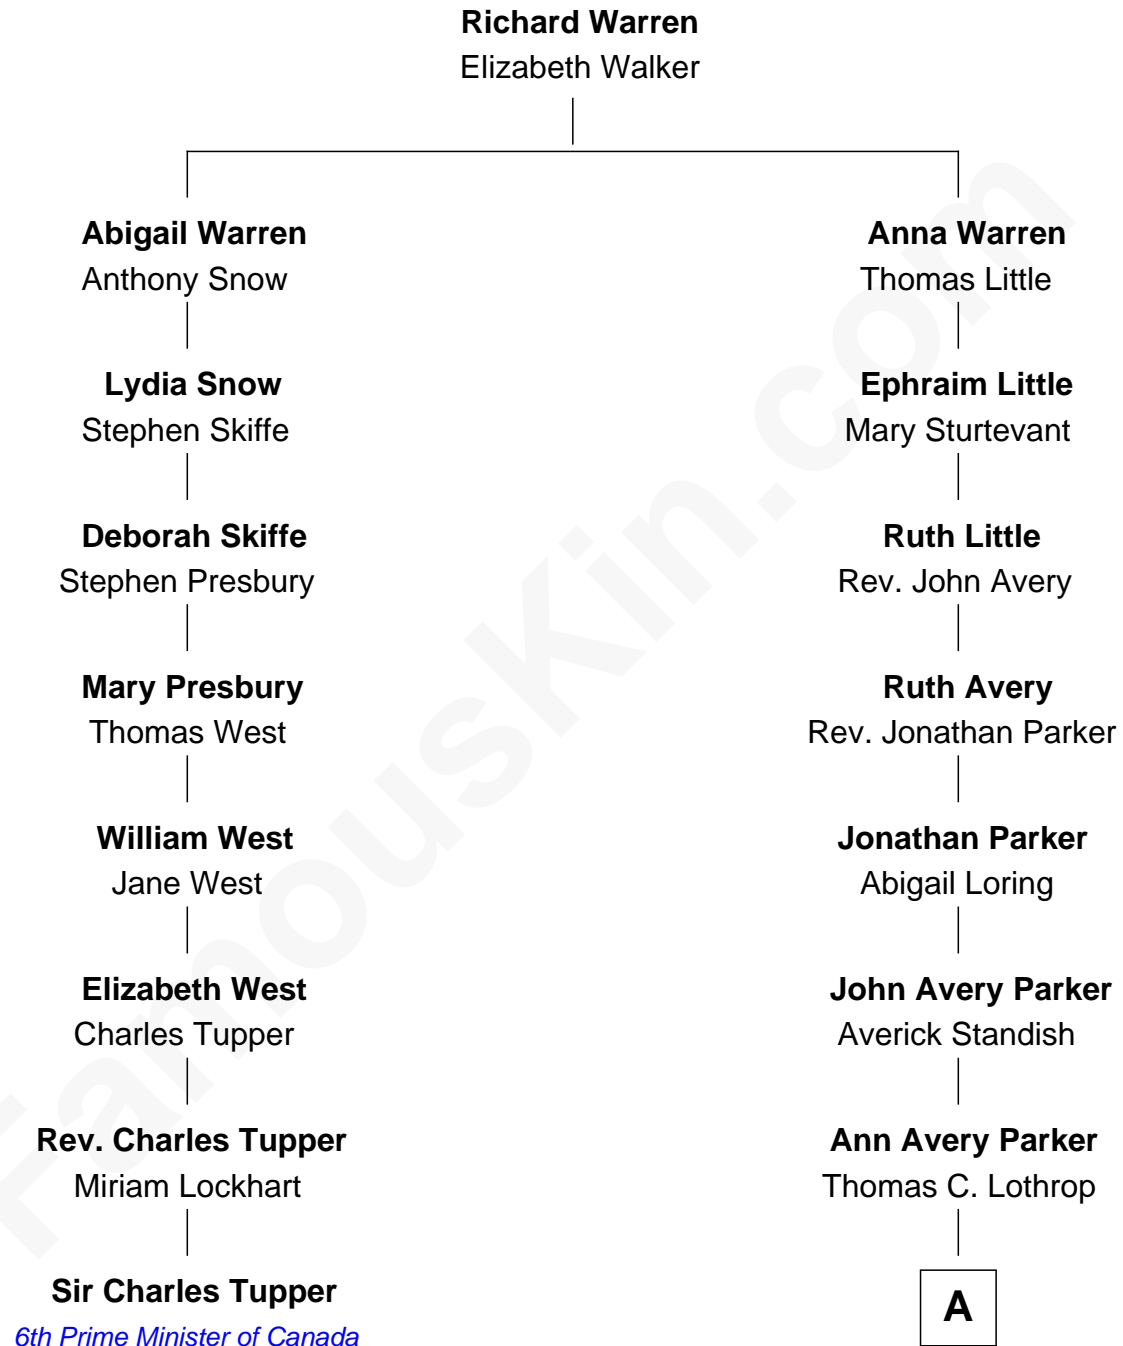

## Relationship Chart of

### Sir Charles Tupper

6th Prime Minister of Canada

7th cousin 3 times removed of

**Tuesday Weld**

TV and Movie Actress

**A**

—  
**Sarah Williams Lothrop**

George Parsons King

—  
**Sarah Lothrop King**

Edward Motley Weld

—  
**Lothrop Motley Weld**

Yosene Balfour Ker

—  
**Tuesday Weld**

*TV and Movie Actress*

FamousKin.com