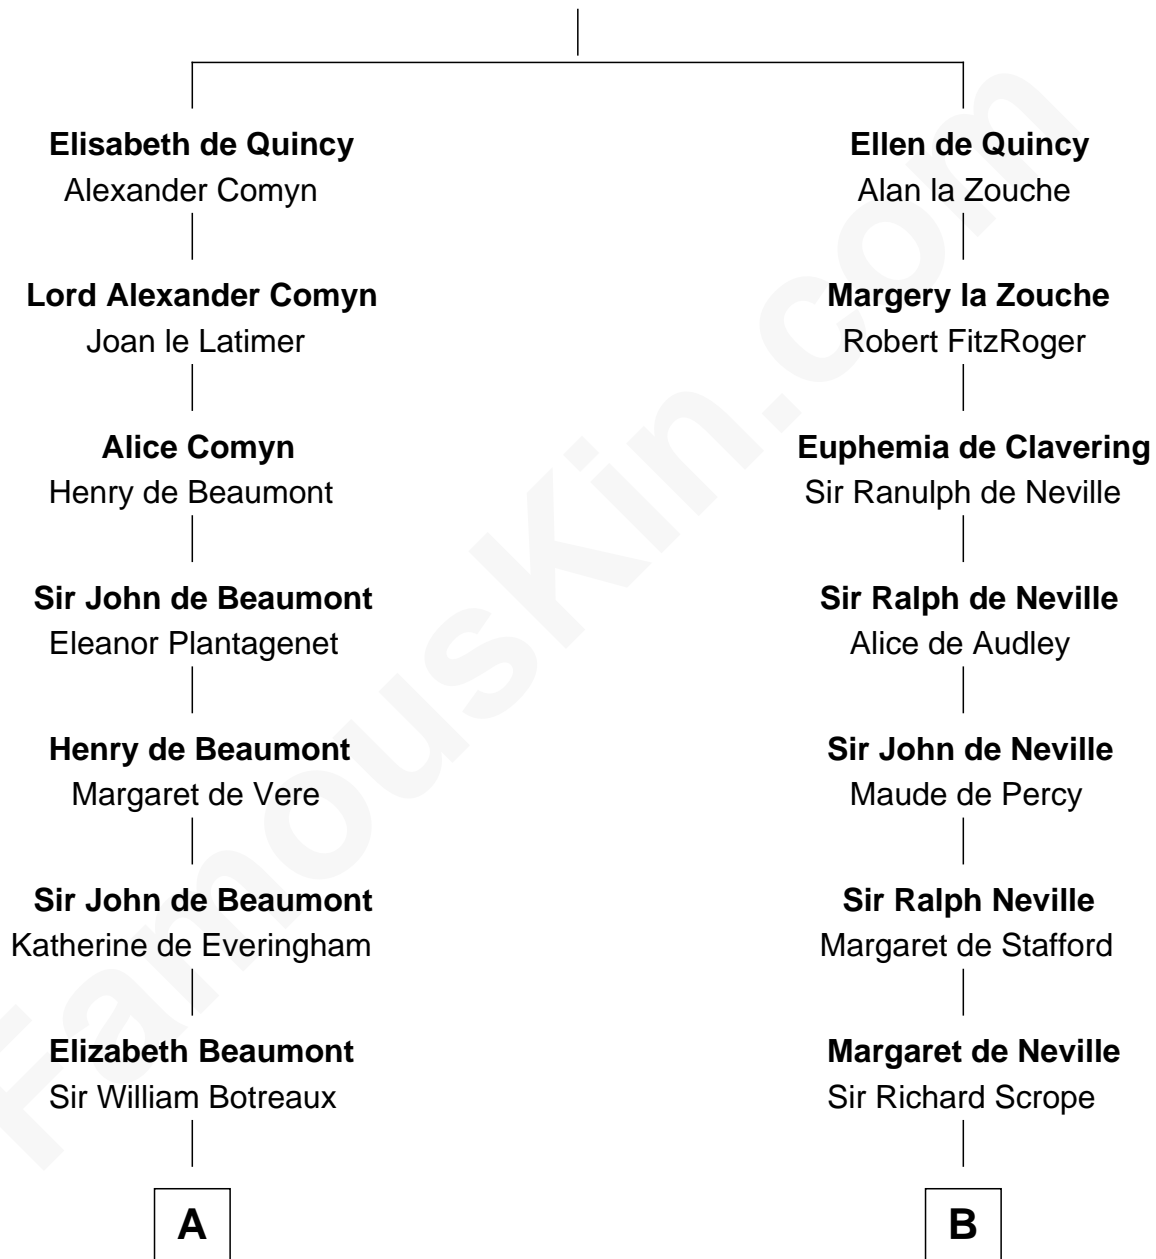

## Relationship Chart of

**Sir Charles Tupper**

*6th Prime Minister of Canada*

20th cousin 1 time removed of

**Helen Keller**

*Author and Activist*

**Sir Roger de Quincy**

*Helen of Galloway*

**C**

**William Bassett**

Abigail Bourne

**Mary Bassett**

Eliakim Tupper

**Charles Tupper**

Elizabeth West

**Rev. Charles Tupper**

Miriam Lockhart

**Sir Charles Tupper**

*6th Prime Minister of Canada*

**D**

**Col. Alexander Spotswood Moore**

Elizabeth Aylett

**Mary Fairfax Moore**

David Keller