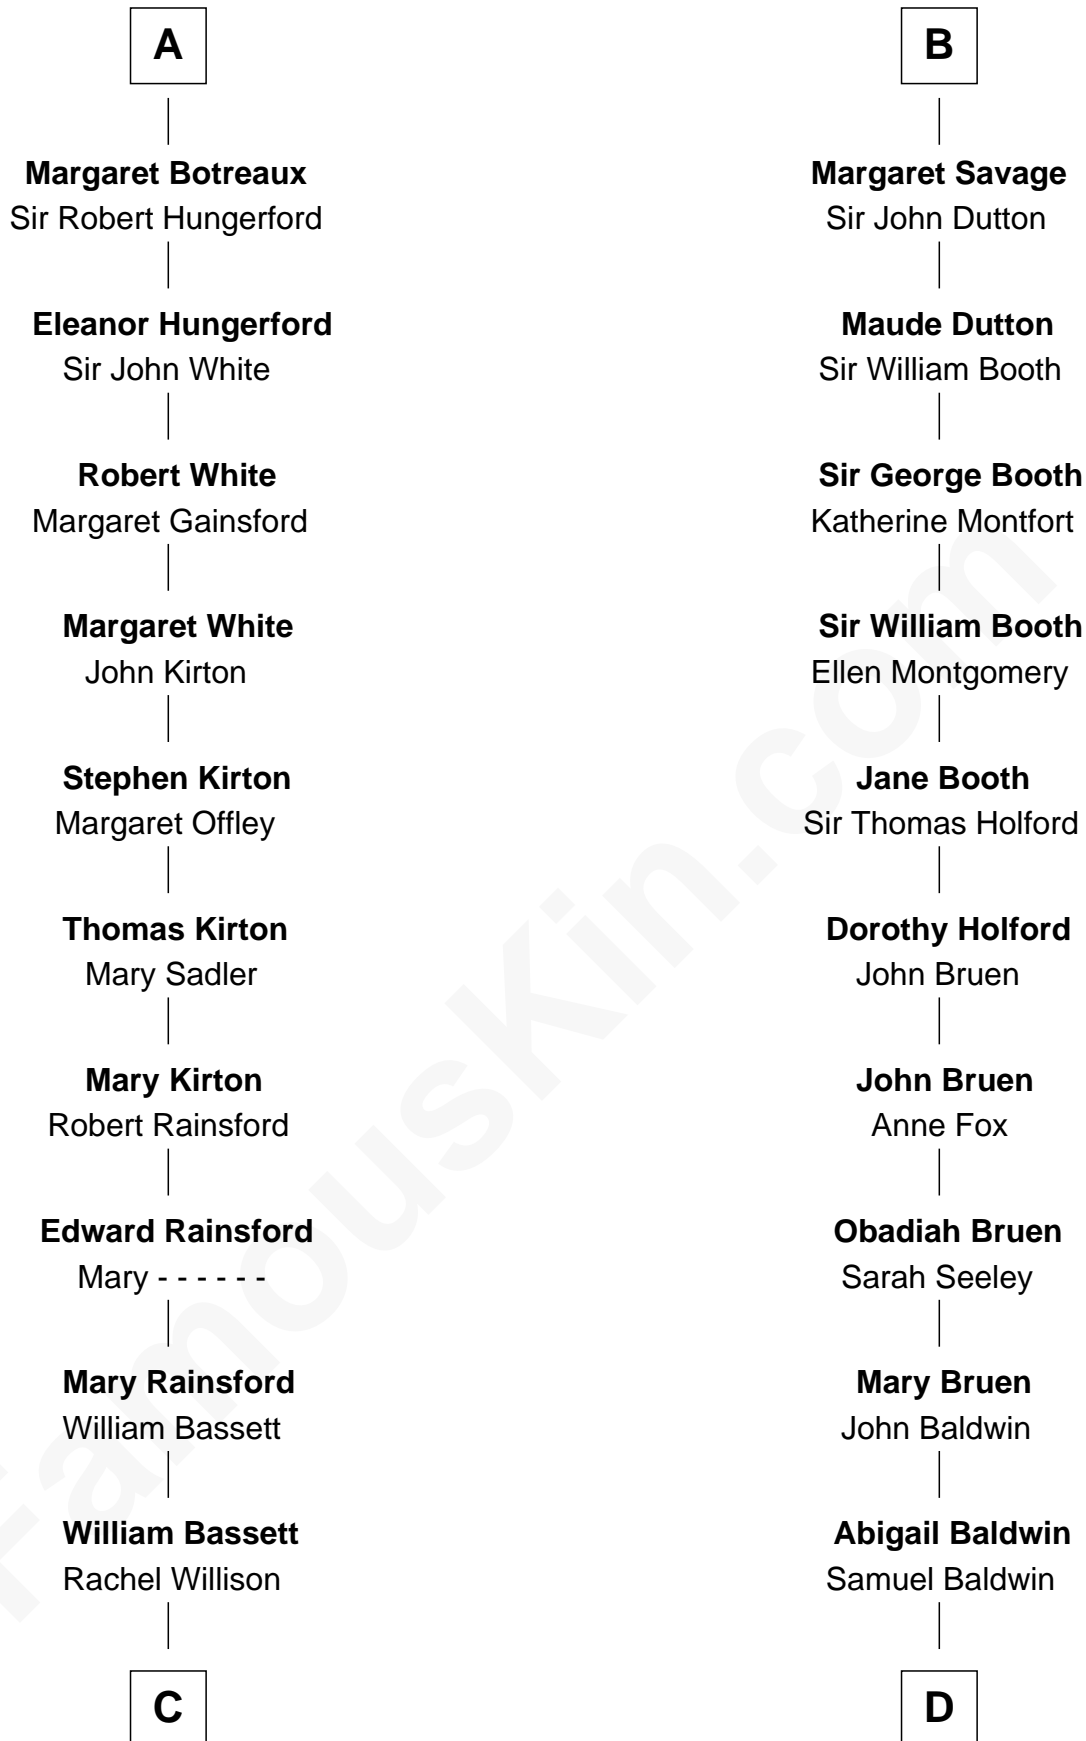

# FamousKin.com Relationship Chart of

**Sir Charles Tupper**

*6th Prime Minister of Canada*

19th cousin 2 times removed of

**Abraham Baldwin**

*Signer of the U.S. Constitution*

**C**

**William Bassett**

Abigail Bourne

**Mary Bassett**

Eliakim Tupper

**Charles Tupper**

Elizabeth West

**Rev. Charles Tupper**

Miriam Lockhart

**Sir Charles Tupper**

*6th Prime Minister of Canada*

**D**

**Timothy Baldwin**

Bathsheba Stone

**Michael Baldwin**

Lucy Dudley

**Abraham Baldwin**

*Signer of the U.S. Constitution*