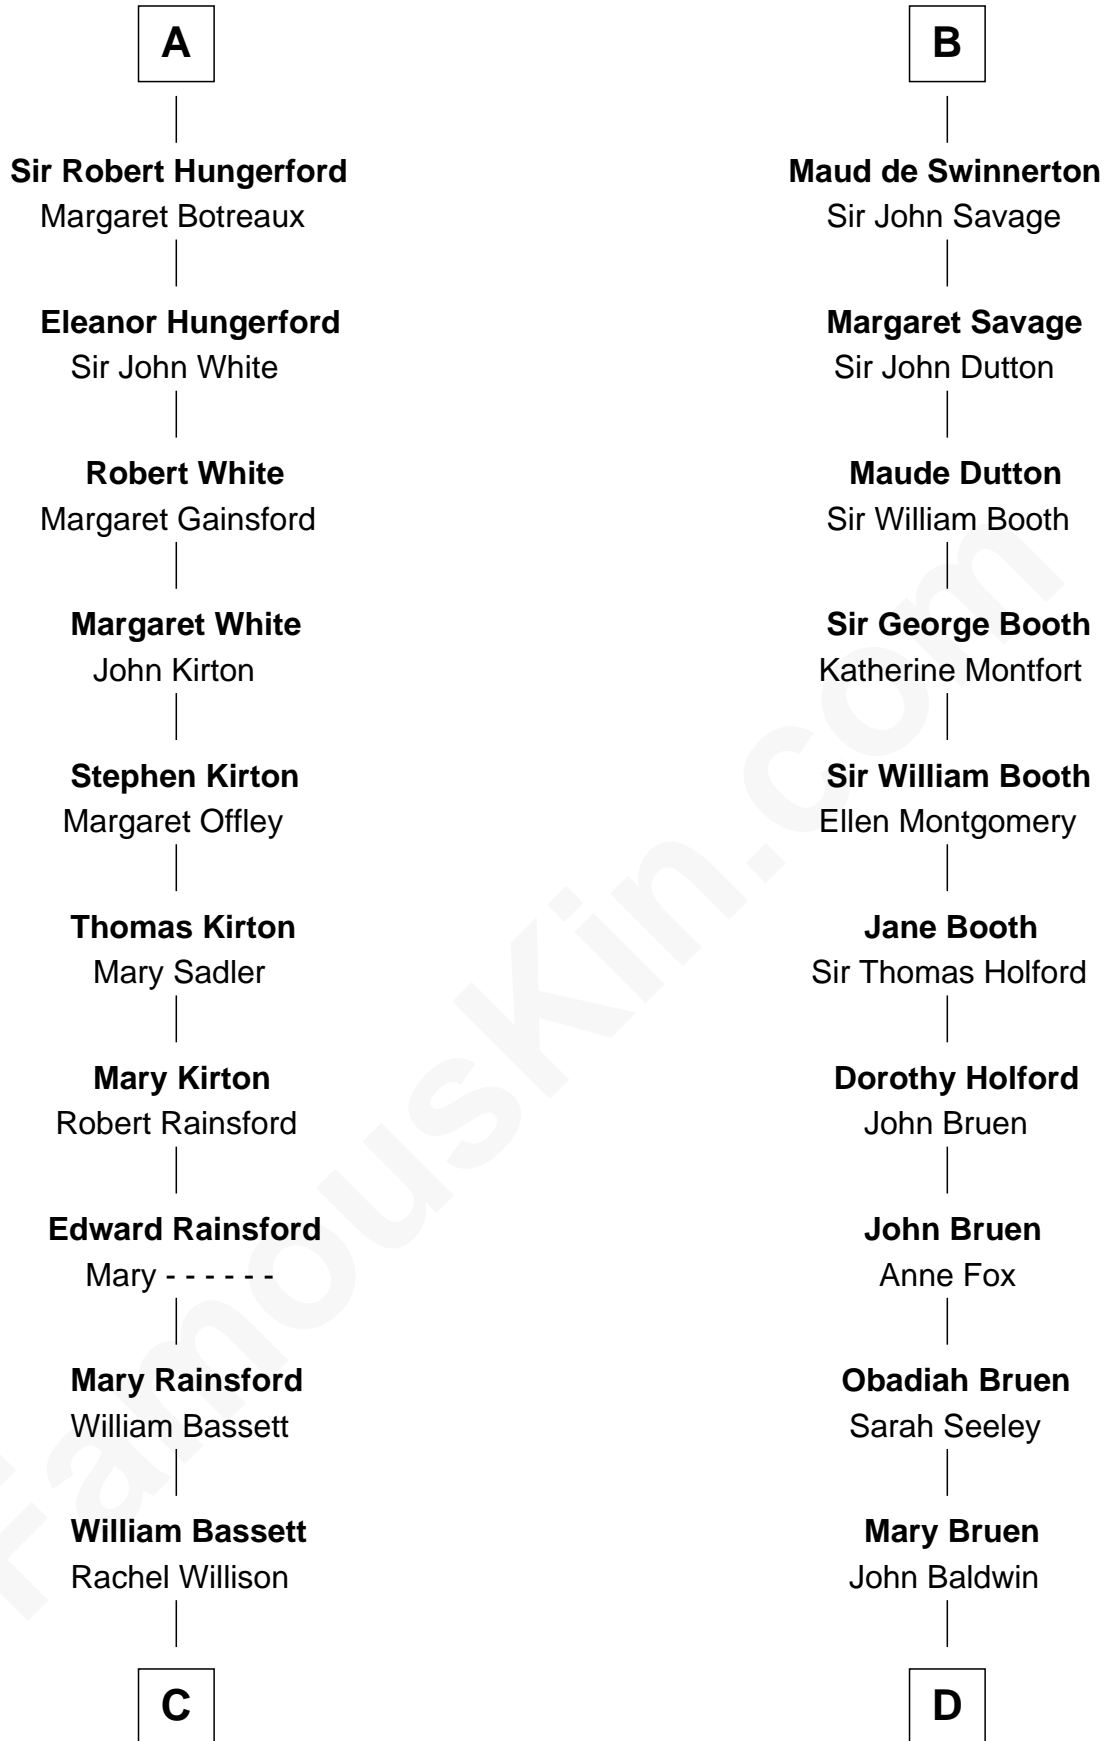

FamousKin.com Relationship Chart of

Sir Charles Tupper

6th Prime Minister of Canada

20th cousin 1 time removed of

Abraham Baldwin

Signer of the U.S. Constitution

C

William Bassett

Abigail Bourne

Mary Bassett

Eliakim Tupper

Charles Tupper

Elizabeth West

Rev. Charles Tupper

Miriam Lockhart

Sir Charles Tupper