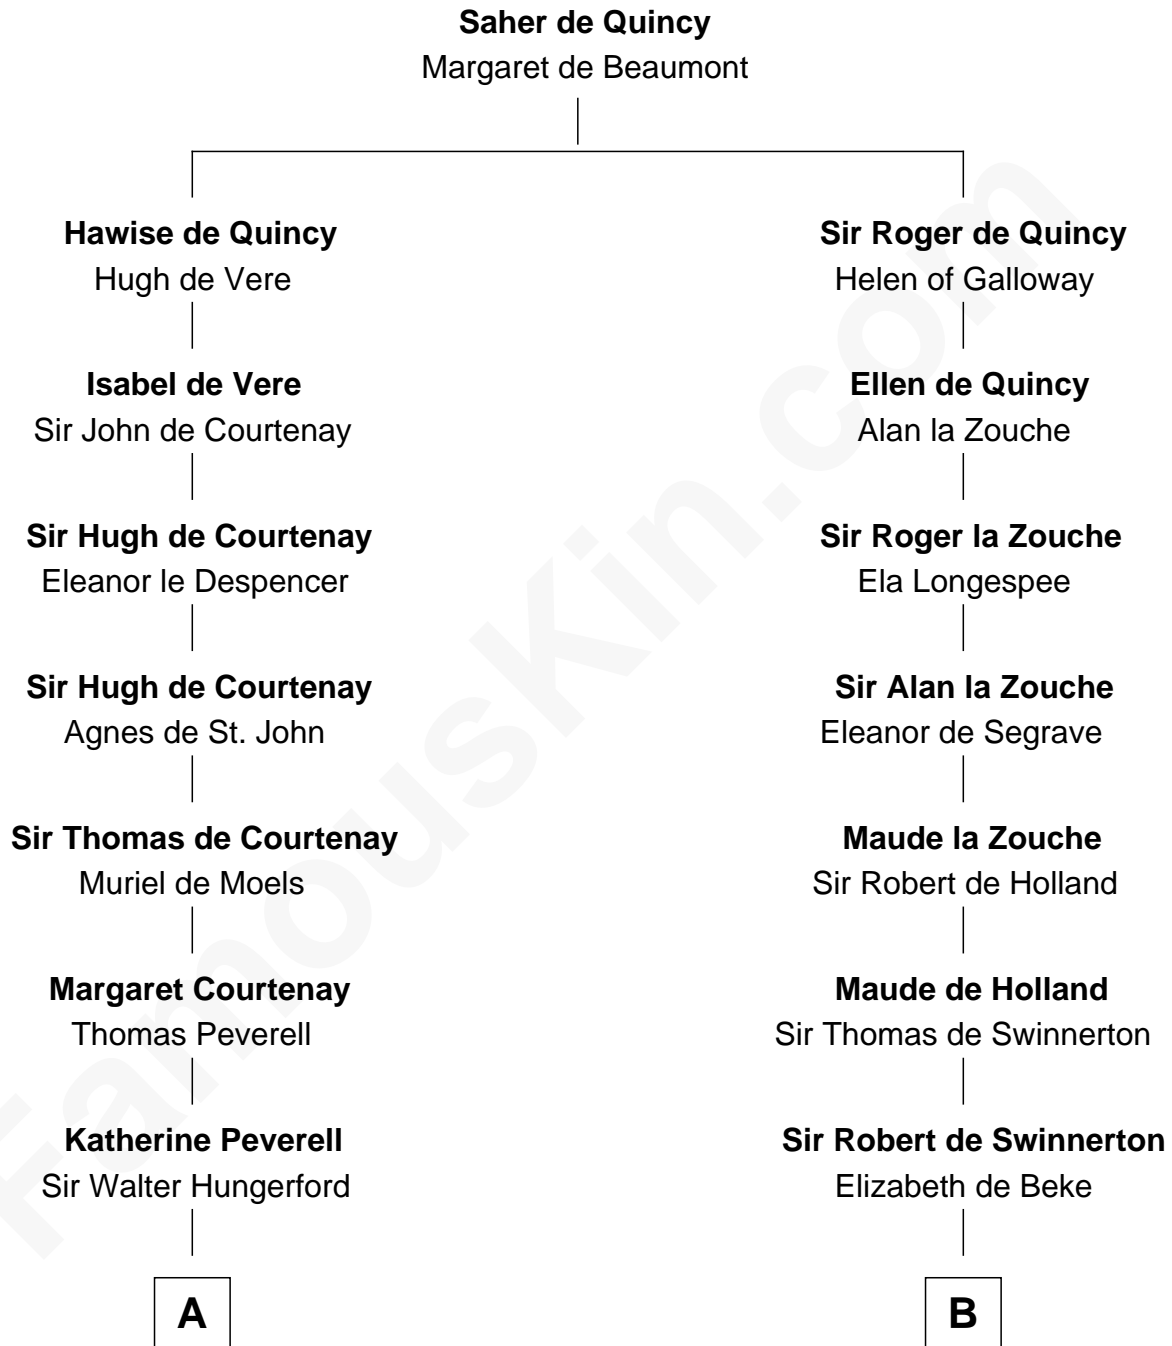

FamousKin.com Relationship Chart of

Sir Charles Tupper

6th Prime Minister of Canada

20th cousin 1 time removed of

Abraham Baldwin

Signer of the U.S. Constitution

C

William Bassett

Abigail Bourne

Mary Bassett

Eliakim Tupper

Charles Tupper

Elizabeth West

Rev. Charles Tupper

Miriam Lockhart

Sir Charles Tupper