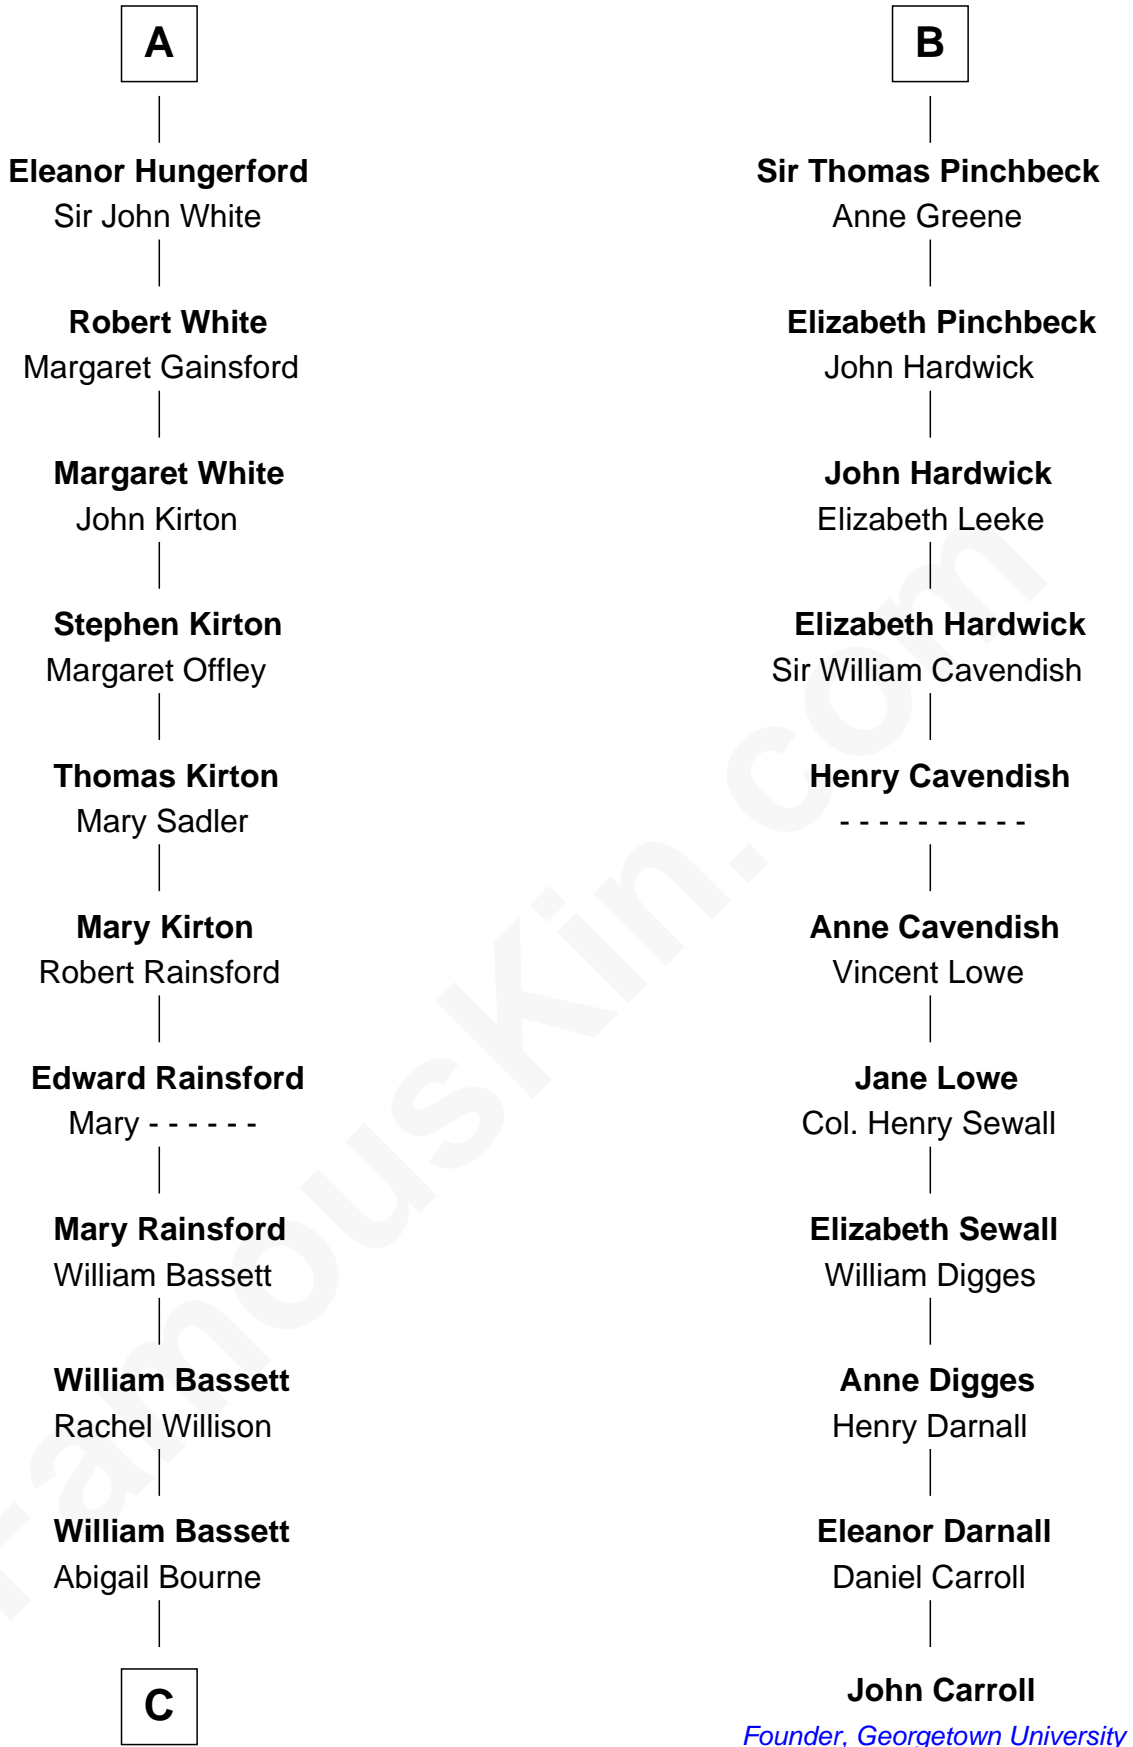

# FamousKin.com Relationship Chart of

**Sir Charles Tupper**

*6th Prime Minister of Canada*

17th cousin 3 times removed of

**John Carroll**

*Founder of Georgetown University*

**C**

—  
**Mary Bassett**  
Eliakim Tupper

—  
**Charles Tupper**  
Elizabeth West

—  
**Rev. Charles Tupper**  
Miriam Lockhart

—  
**Sir Charles Tupper**  
*6th Prime Minister of Canada*

FamousKin.com