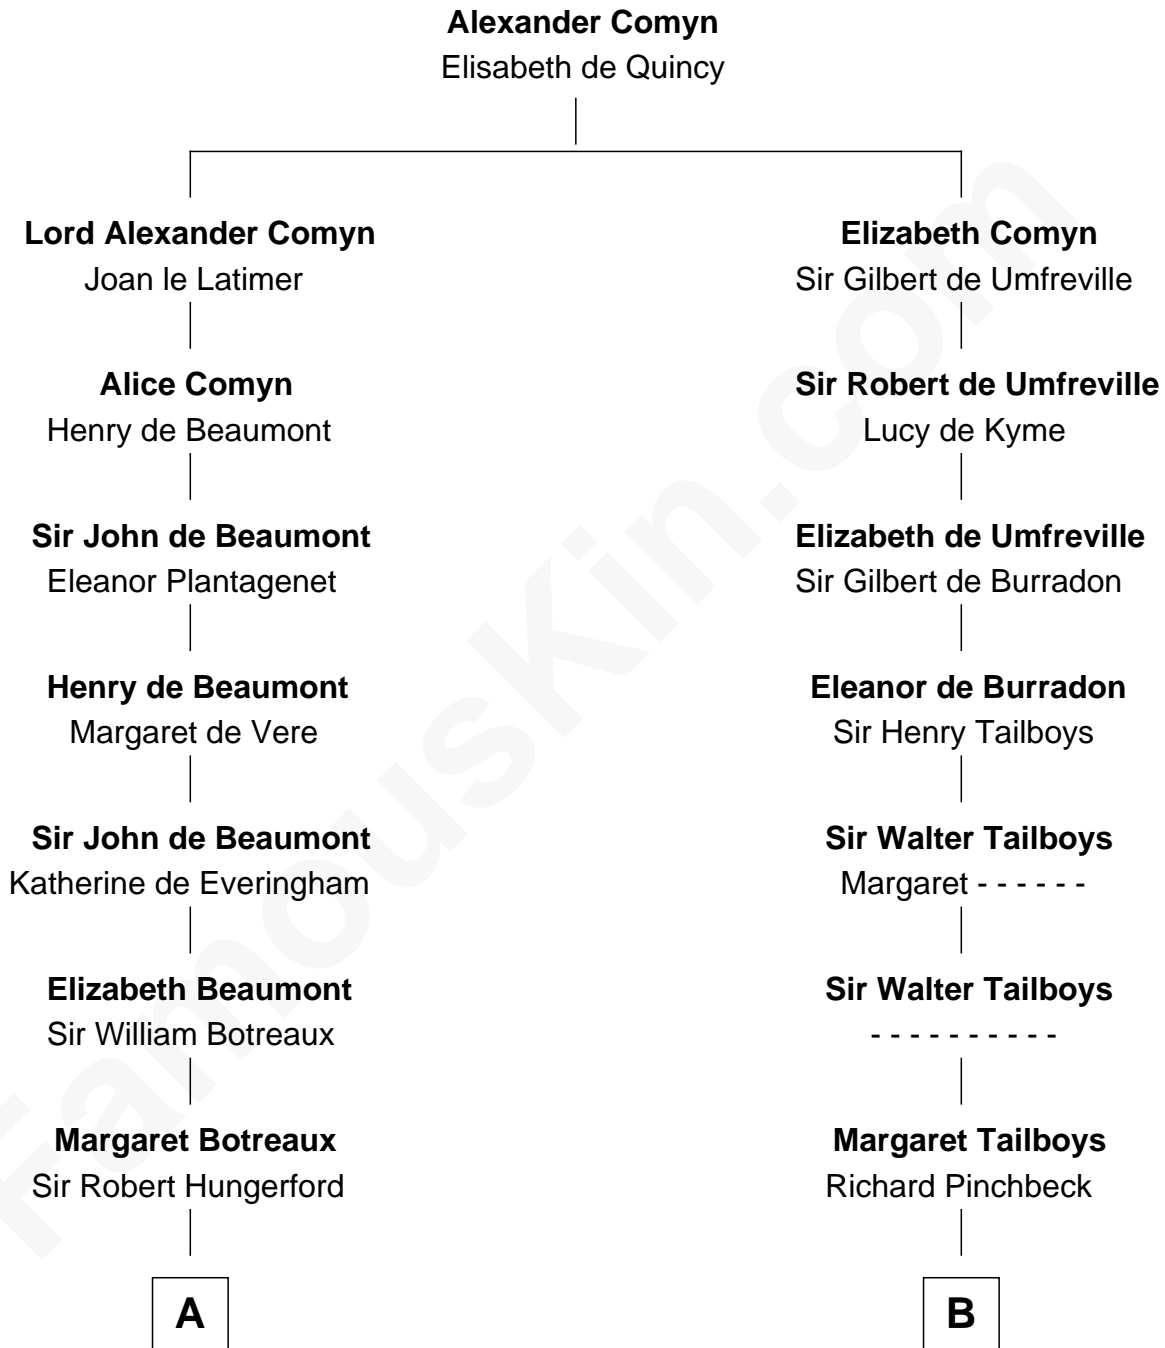

# FamousKin.com Relationship Chart of

**Sir Charles Tupper**

*6th Prime Minister of Canada*

17th cousin 3 times removed of

**John Carroll**

*Founder of Georgetown University*

**C**

—  
**Mary Bassett**  
Eliakim Tupper

—  
**Charles Tupper**  
Elizabeth West

—  
**Rev. Charles Tupper**  
Miriam Lockhart

—  
**Sir Charles Tupper**  
*6th Prime Minister of Canada*

FamousKin.com