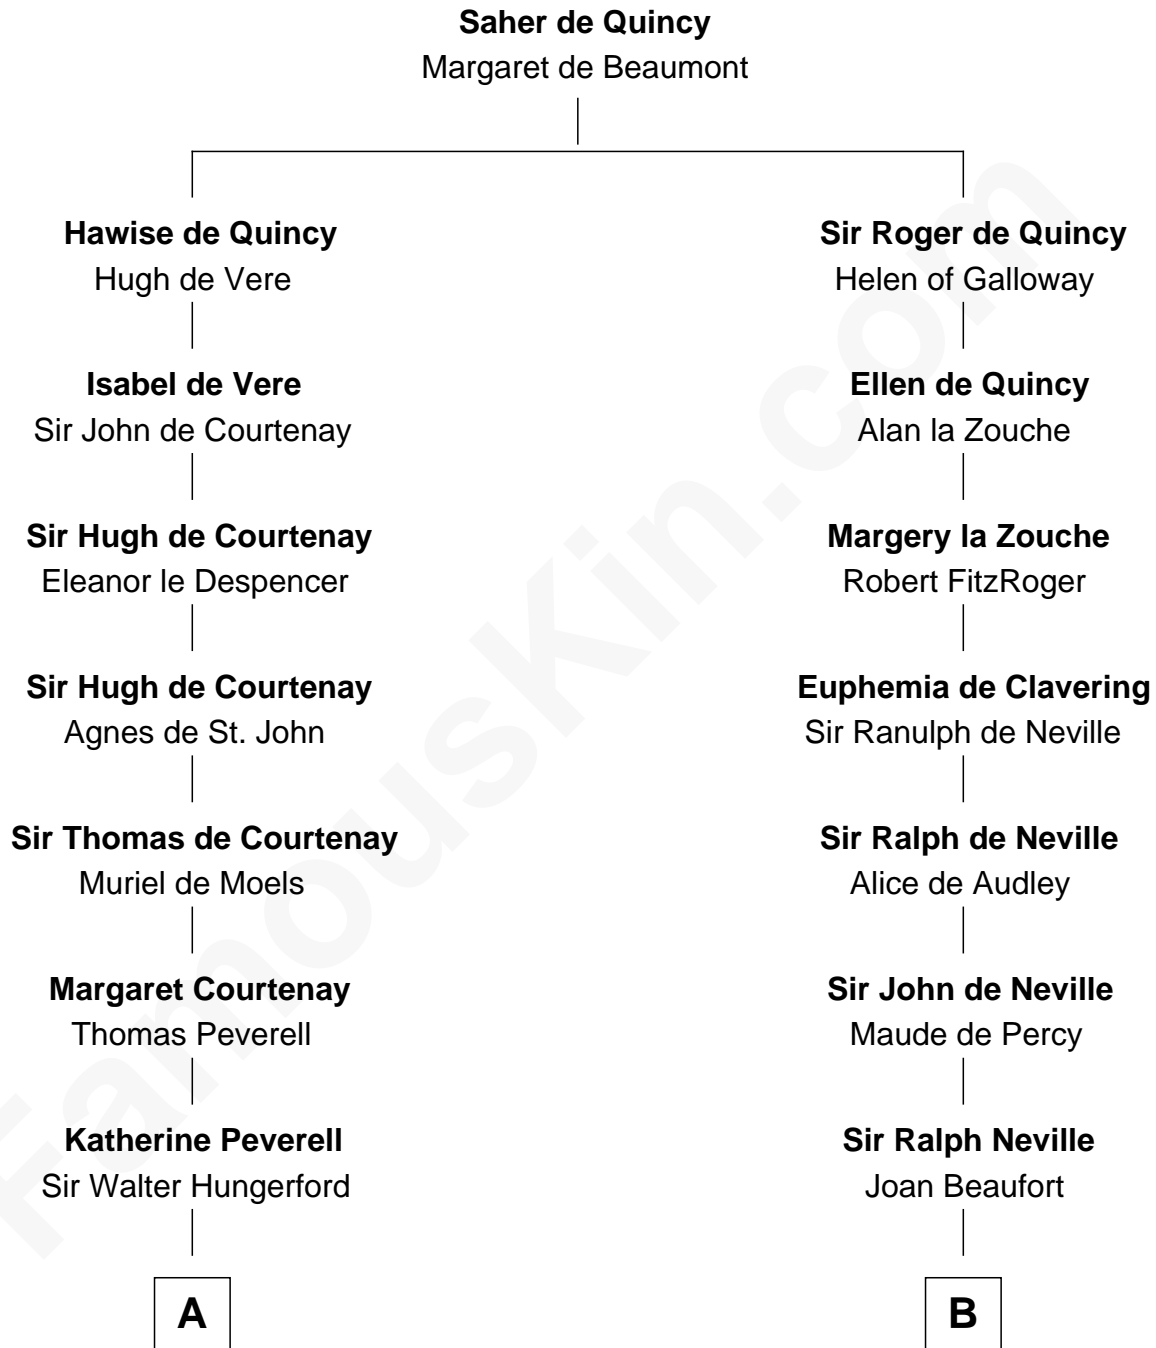

FamousKin.com

Relationship Chart of

Sir Charles Tupper

6th Prime Minister of Canada

17th cousin 4 times removed of

John Carroll

Founder of Georgetown University