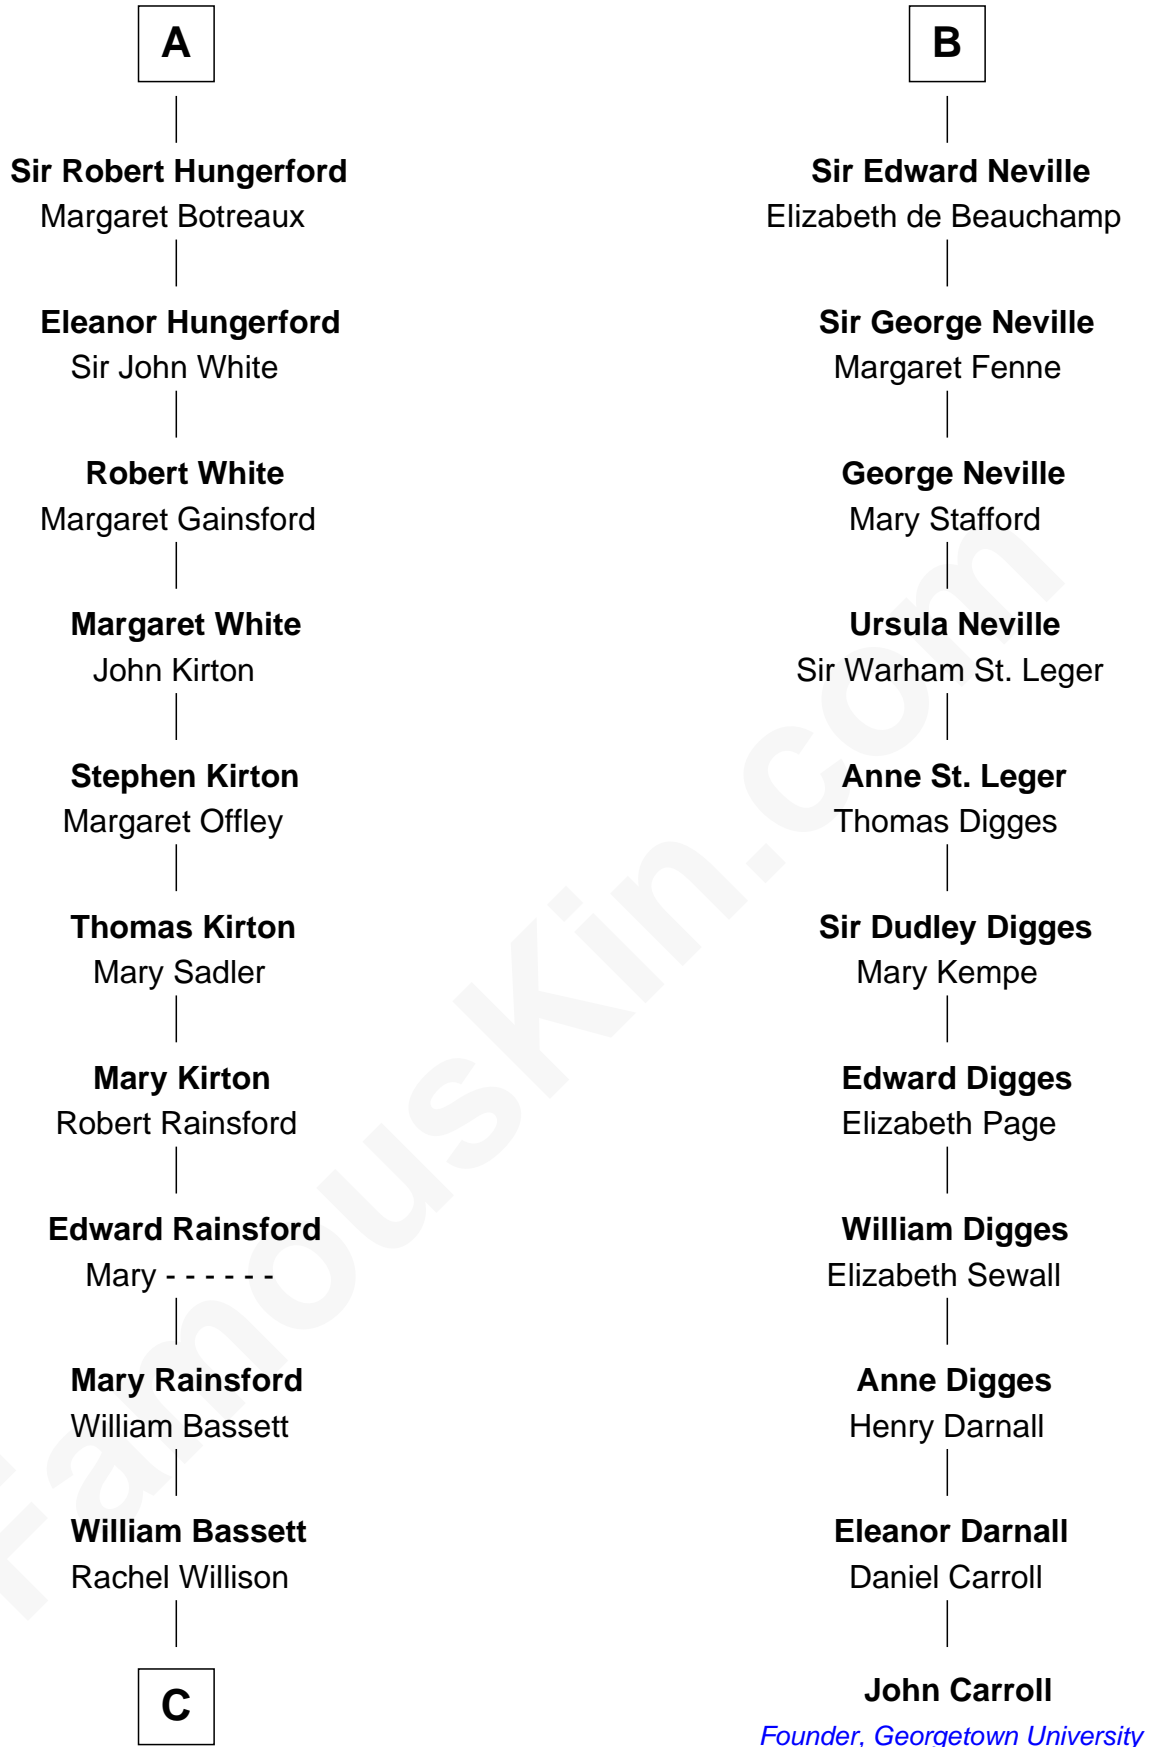

## Relationship Chart of

### Sir Charles Tupper

6th Prime Minister of Canada

17th cousin 4 times removed of

### John Carroll

Founder of Georgetown University

**C**

William Bassett

Abigail Bourne

Mary Bassett

Eliakim Tupper

Charles Tupper